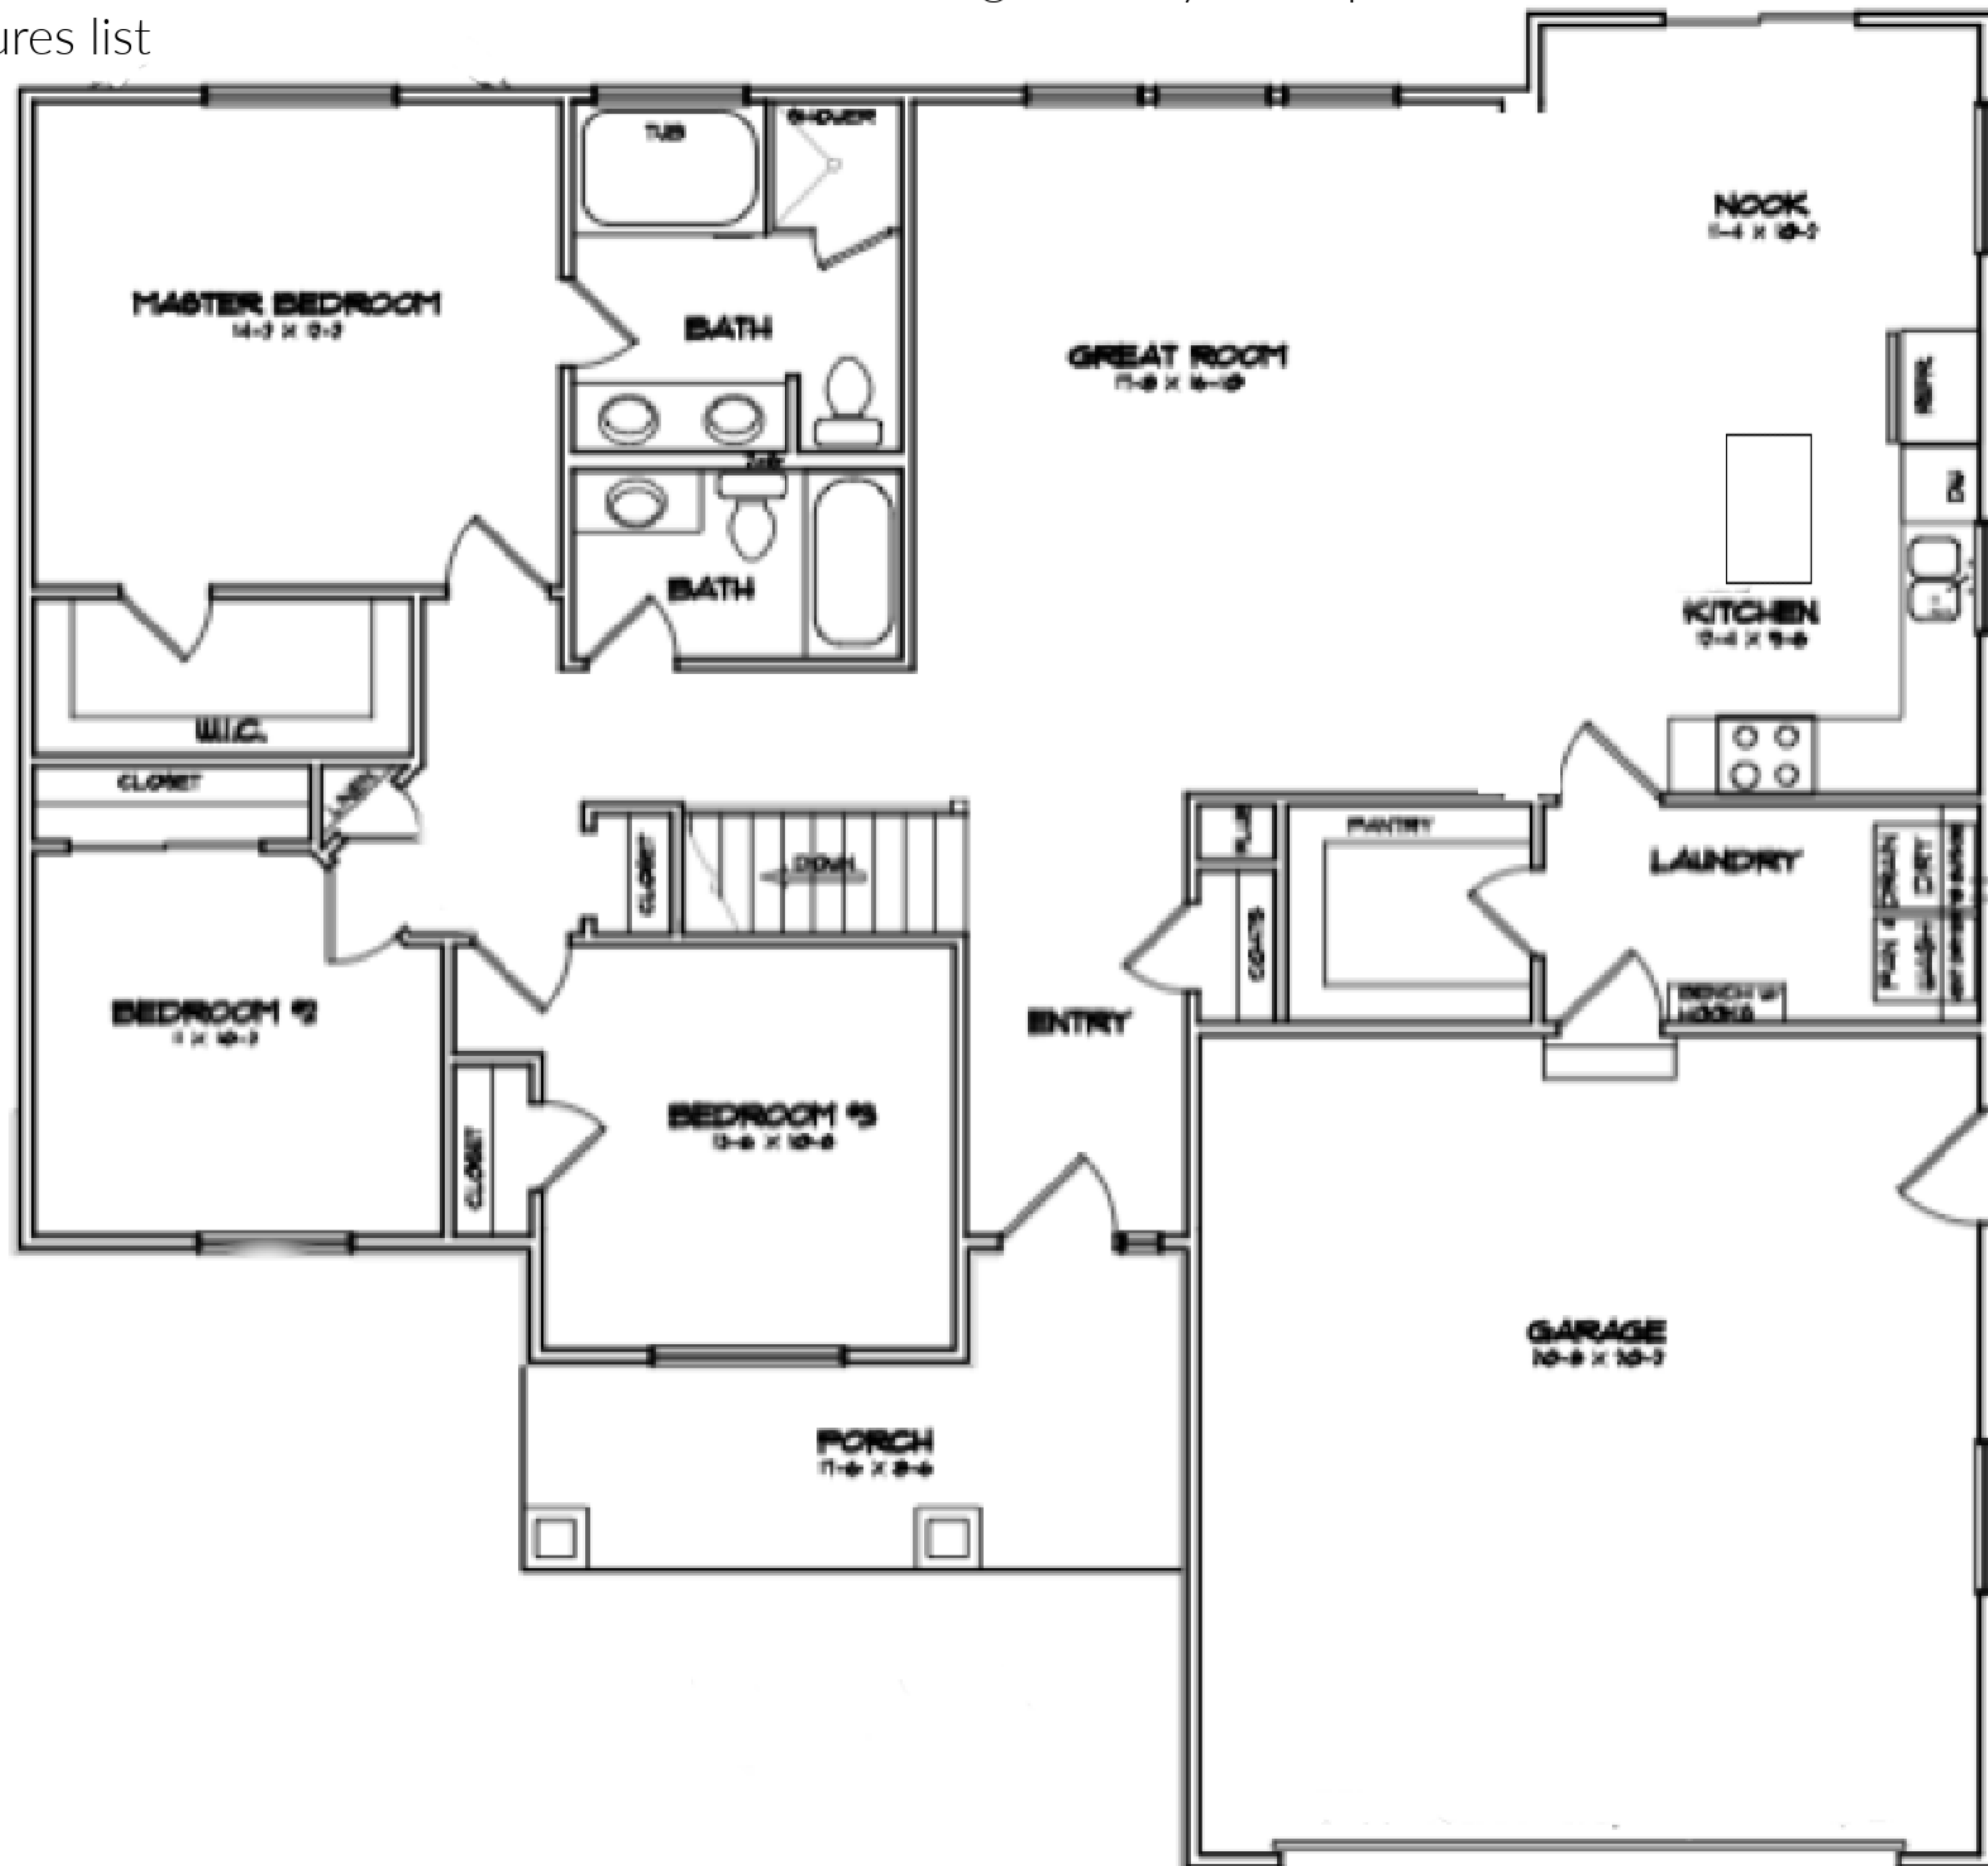

The Paige Plan

RAMBLER - 1505 FINISHED SQ FT - 3105 TOTAL SQ FT - 3 BED - 2 BATH - 3 CAR GARAGE

Exterior elevation & interior features listed are an artist rendering and may not represent the final standard features.
See standard features list