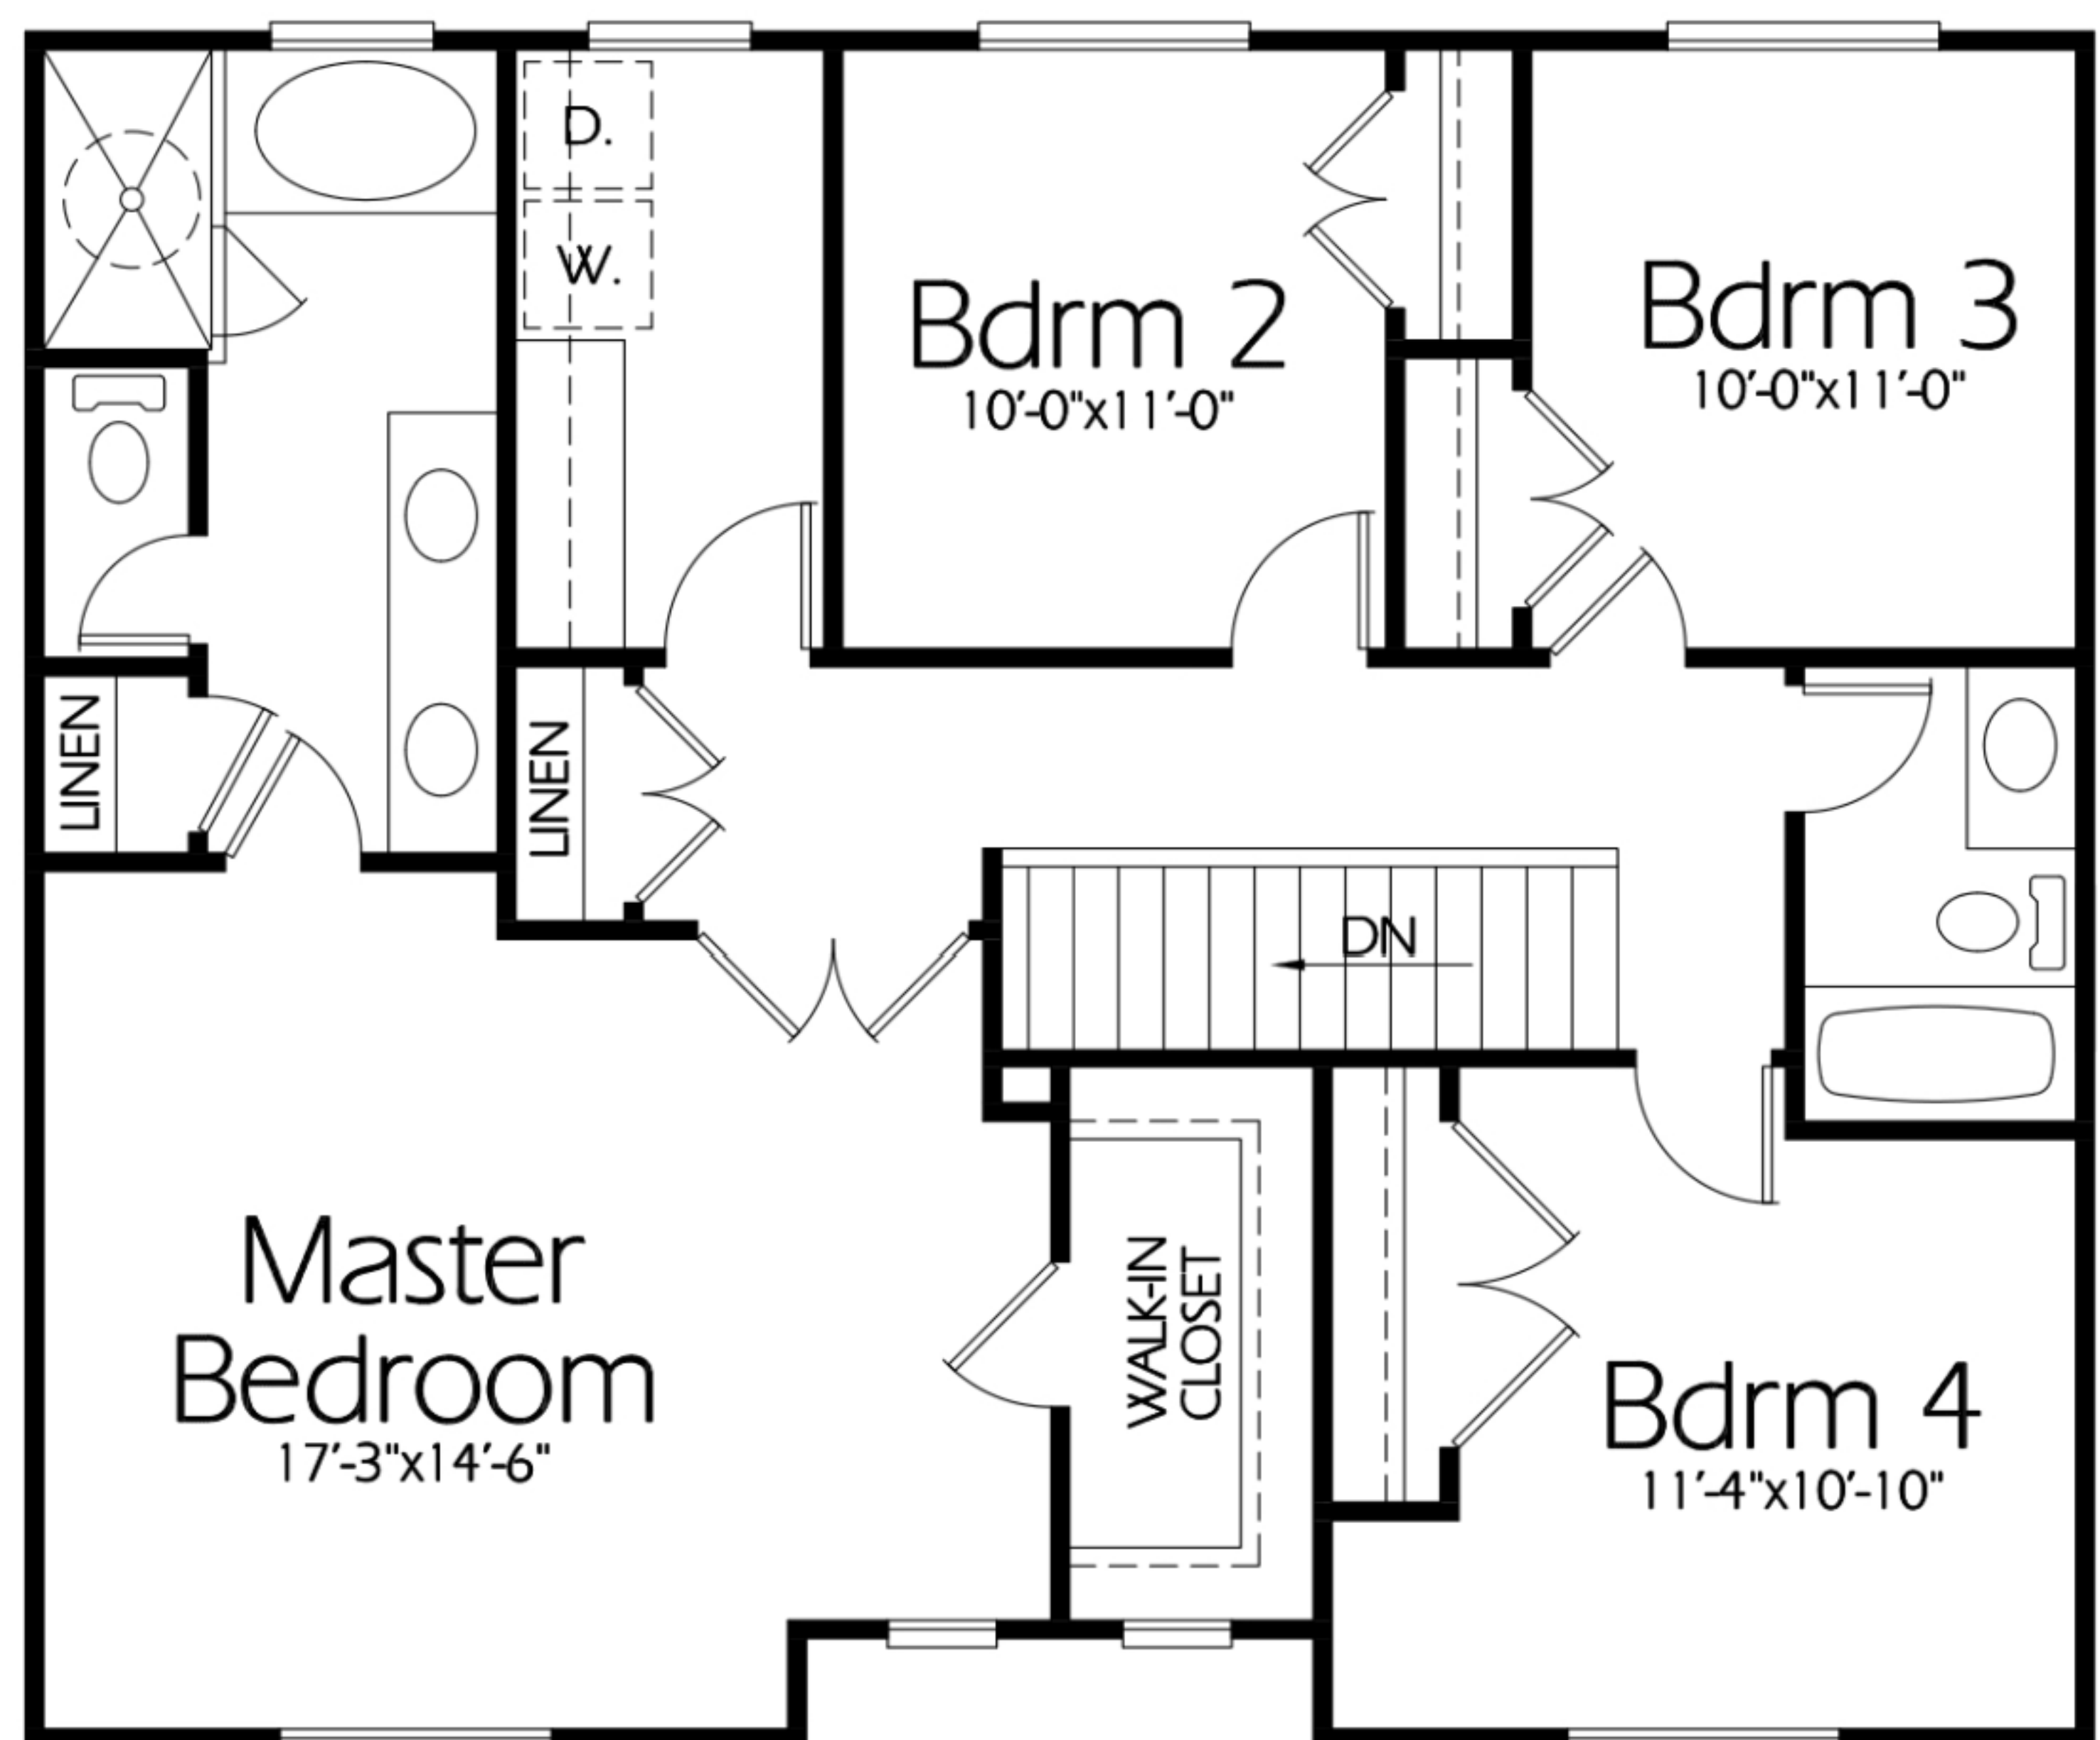

The McCade Plan

TWO-STORY - 2062 SQ FT - 3030 TOTAL SQ FT - 3 BED - 2 BATH - 3 CAR GARAGE

Exterior elevation is an artist rendering and may not represent the final exterior finishes. SEE STANDARD FEATURES LIST