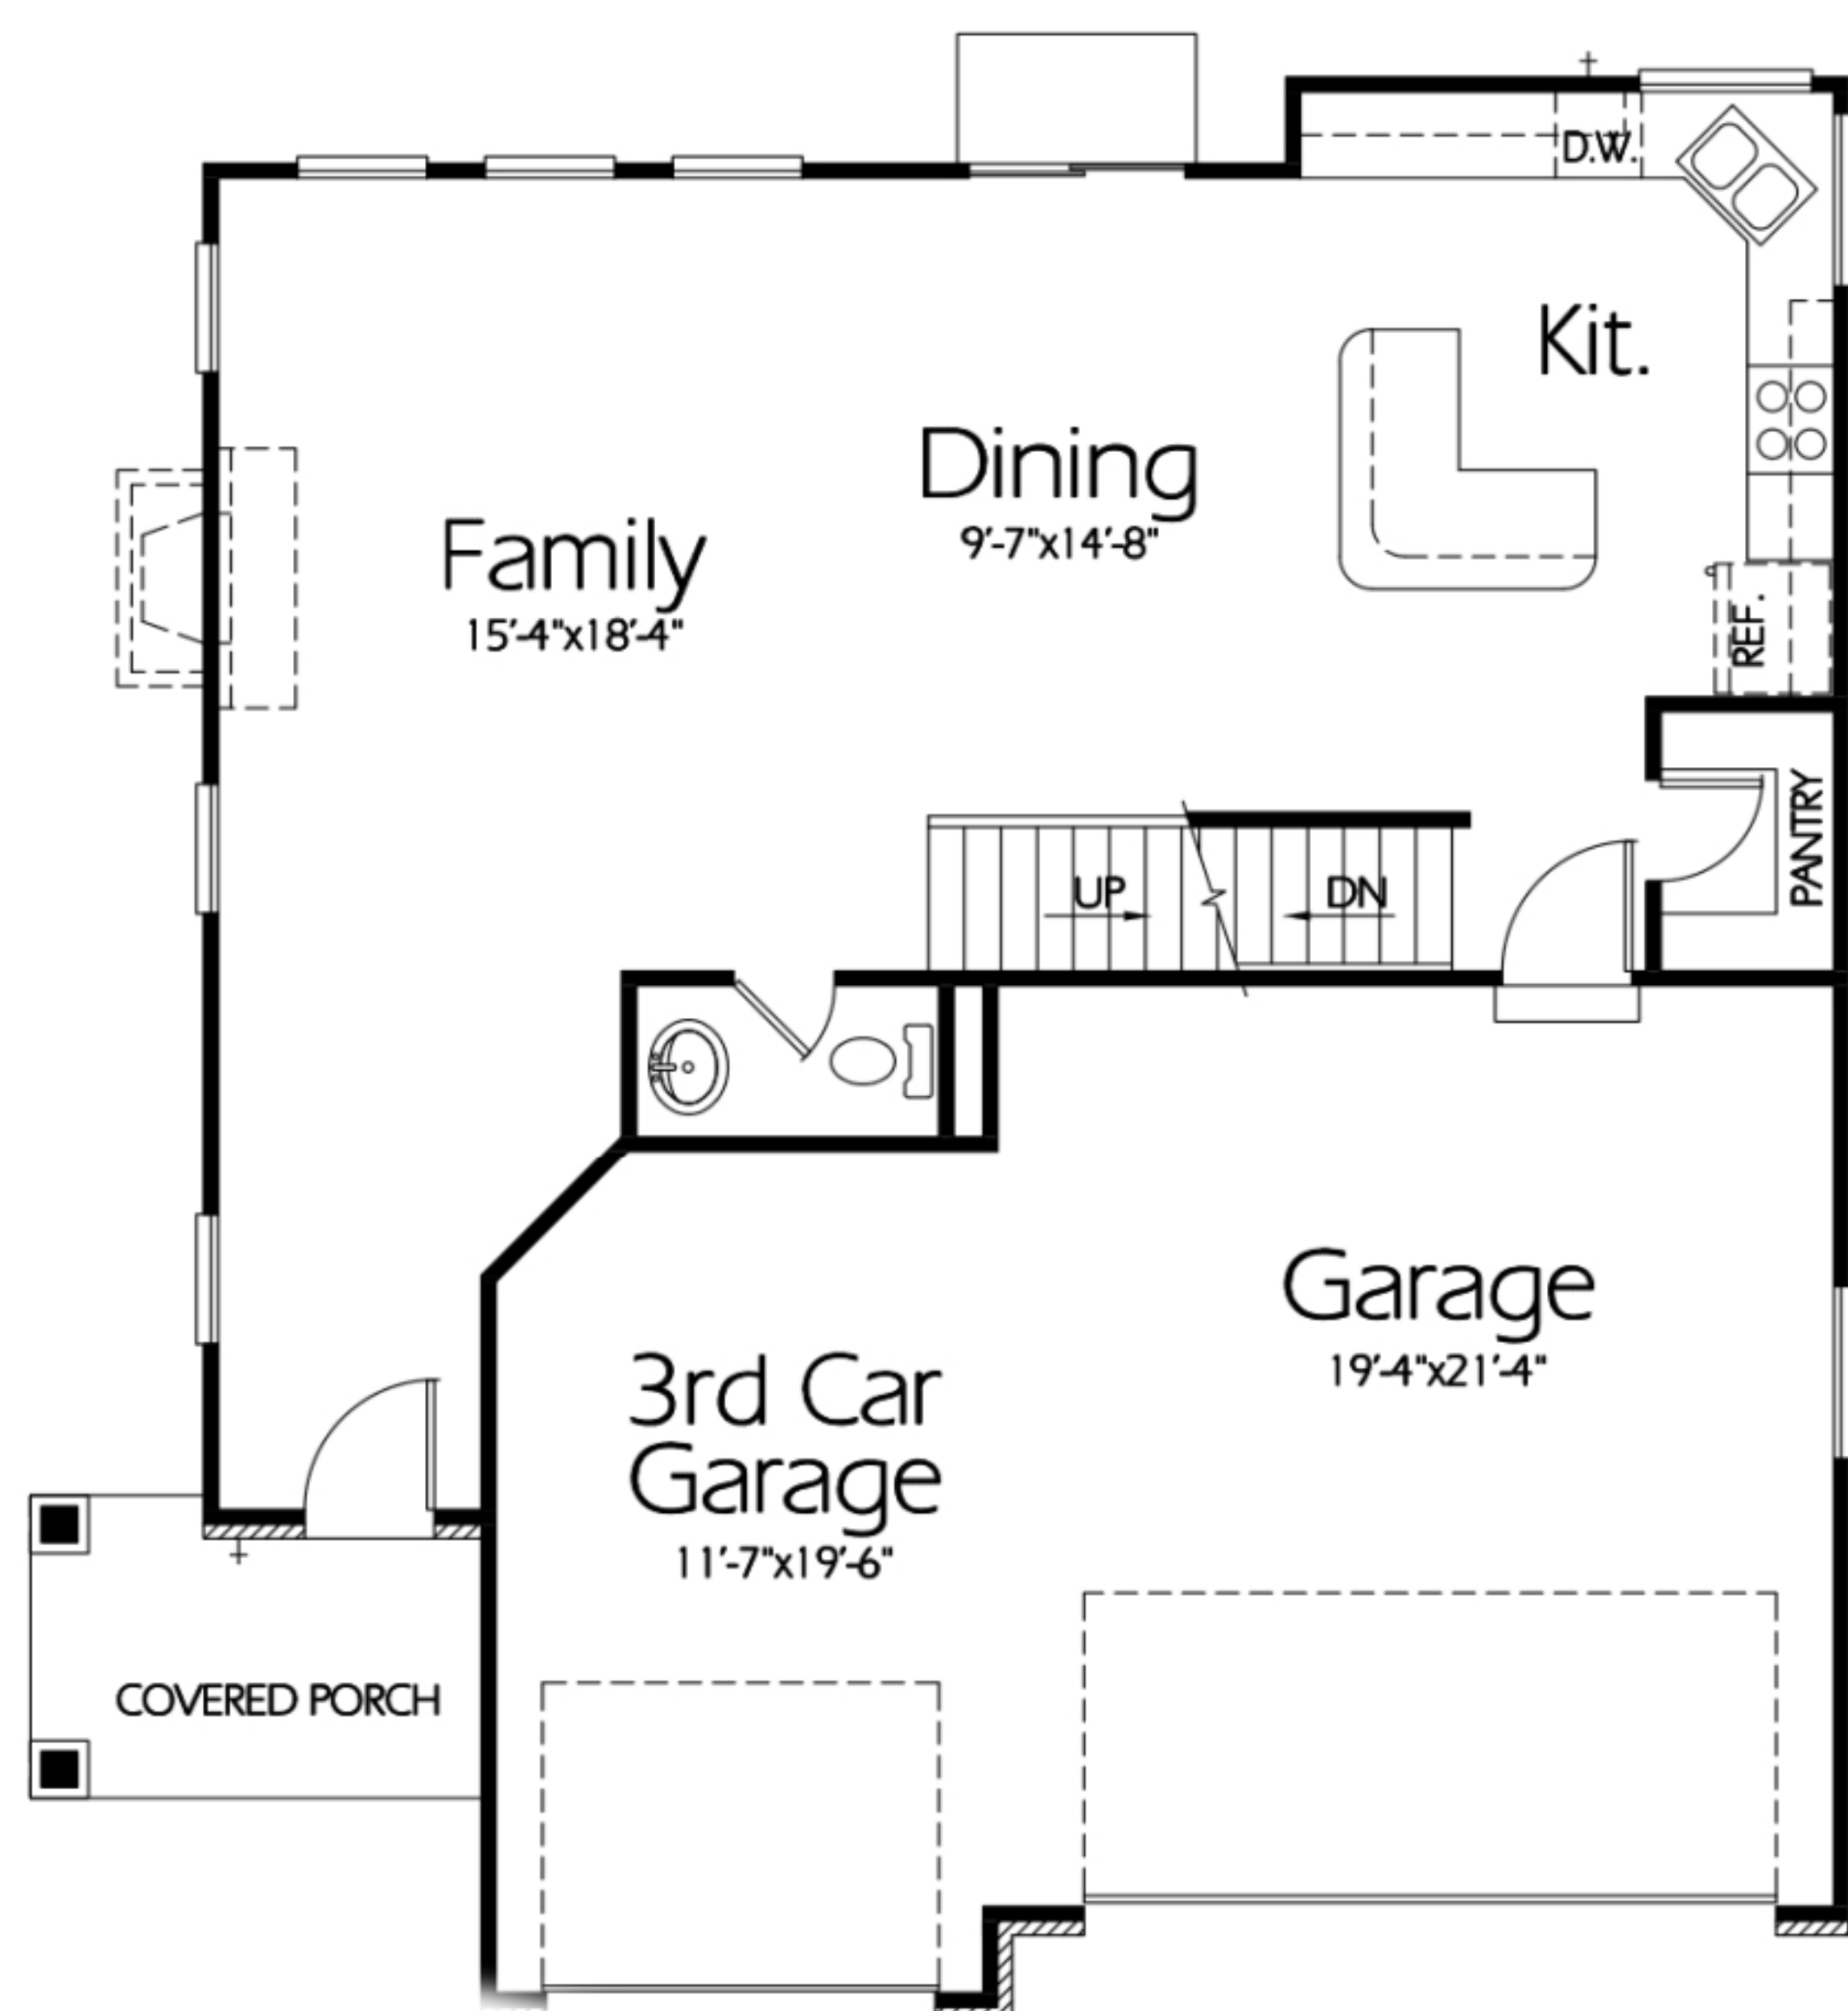

The McCade Plan

TWO-STORY - 2062 SQ FT - 3030 TOTAL SQ FT - 3 BED - 2 BATH - 3 CAR GARAGE

Exterior elevation is an artist rendering and may not represent the final exterior finishes. SEE STANDARD FEATURES LIST