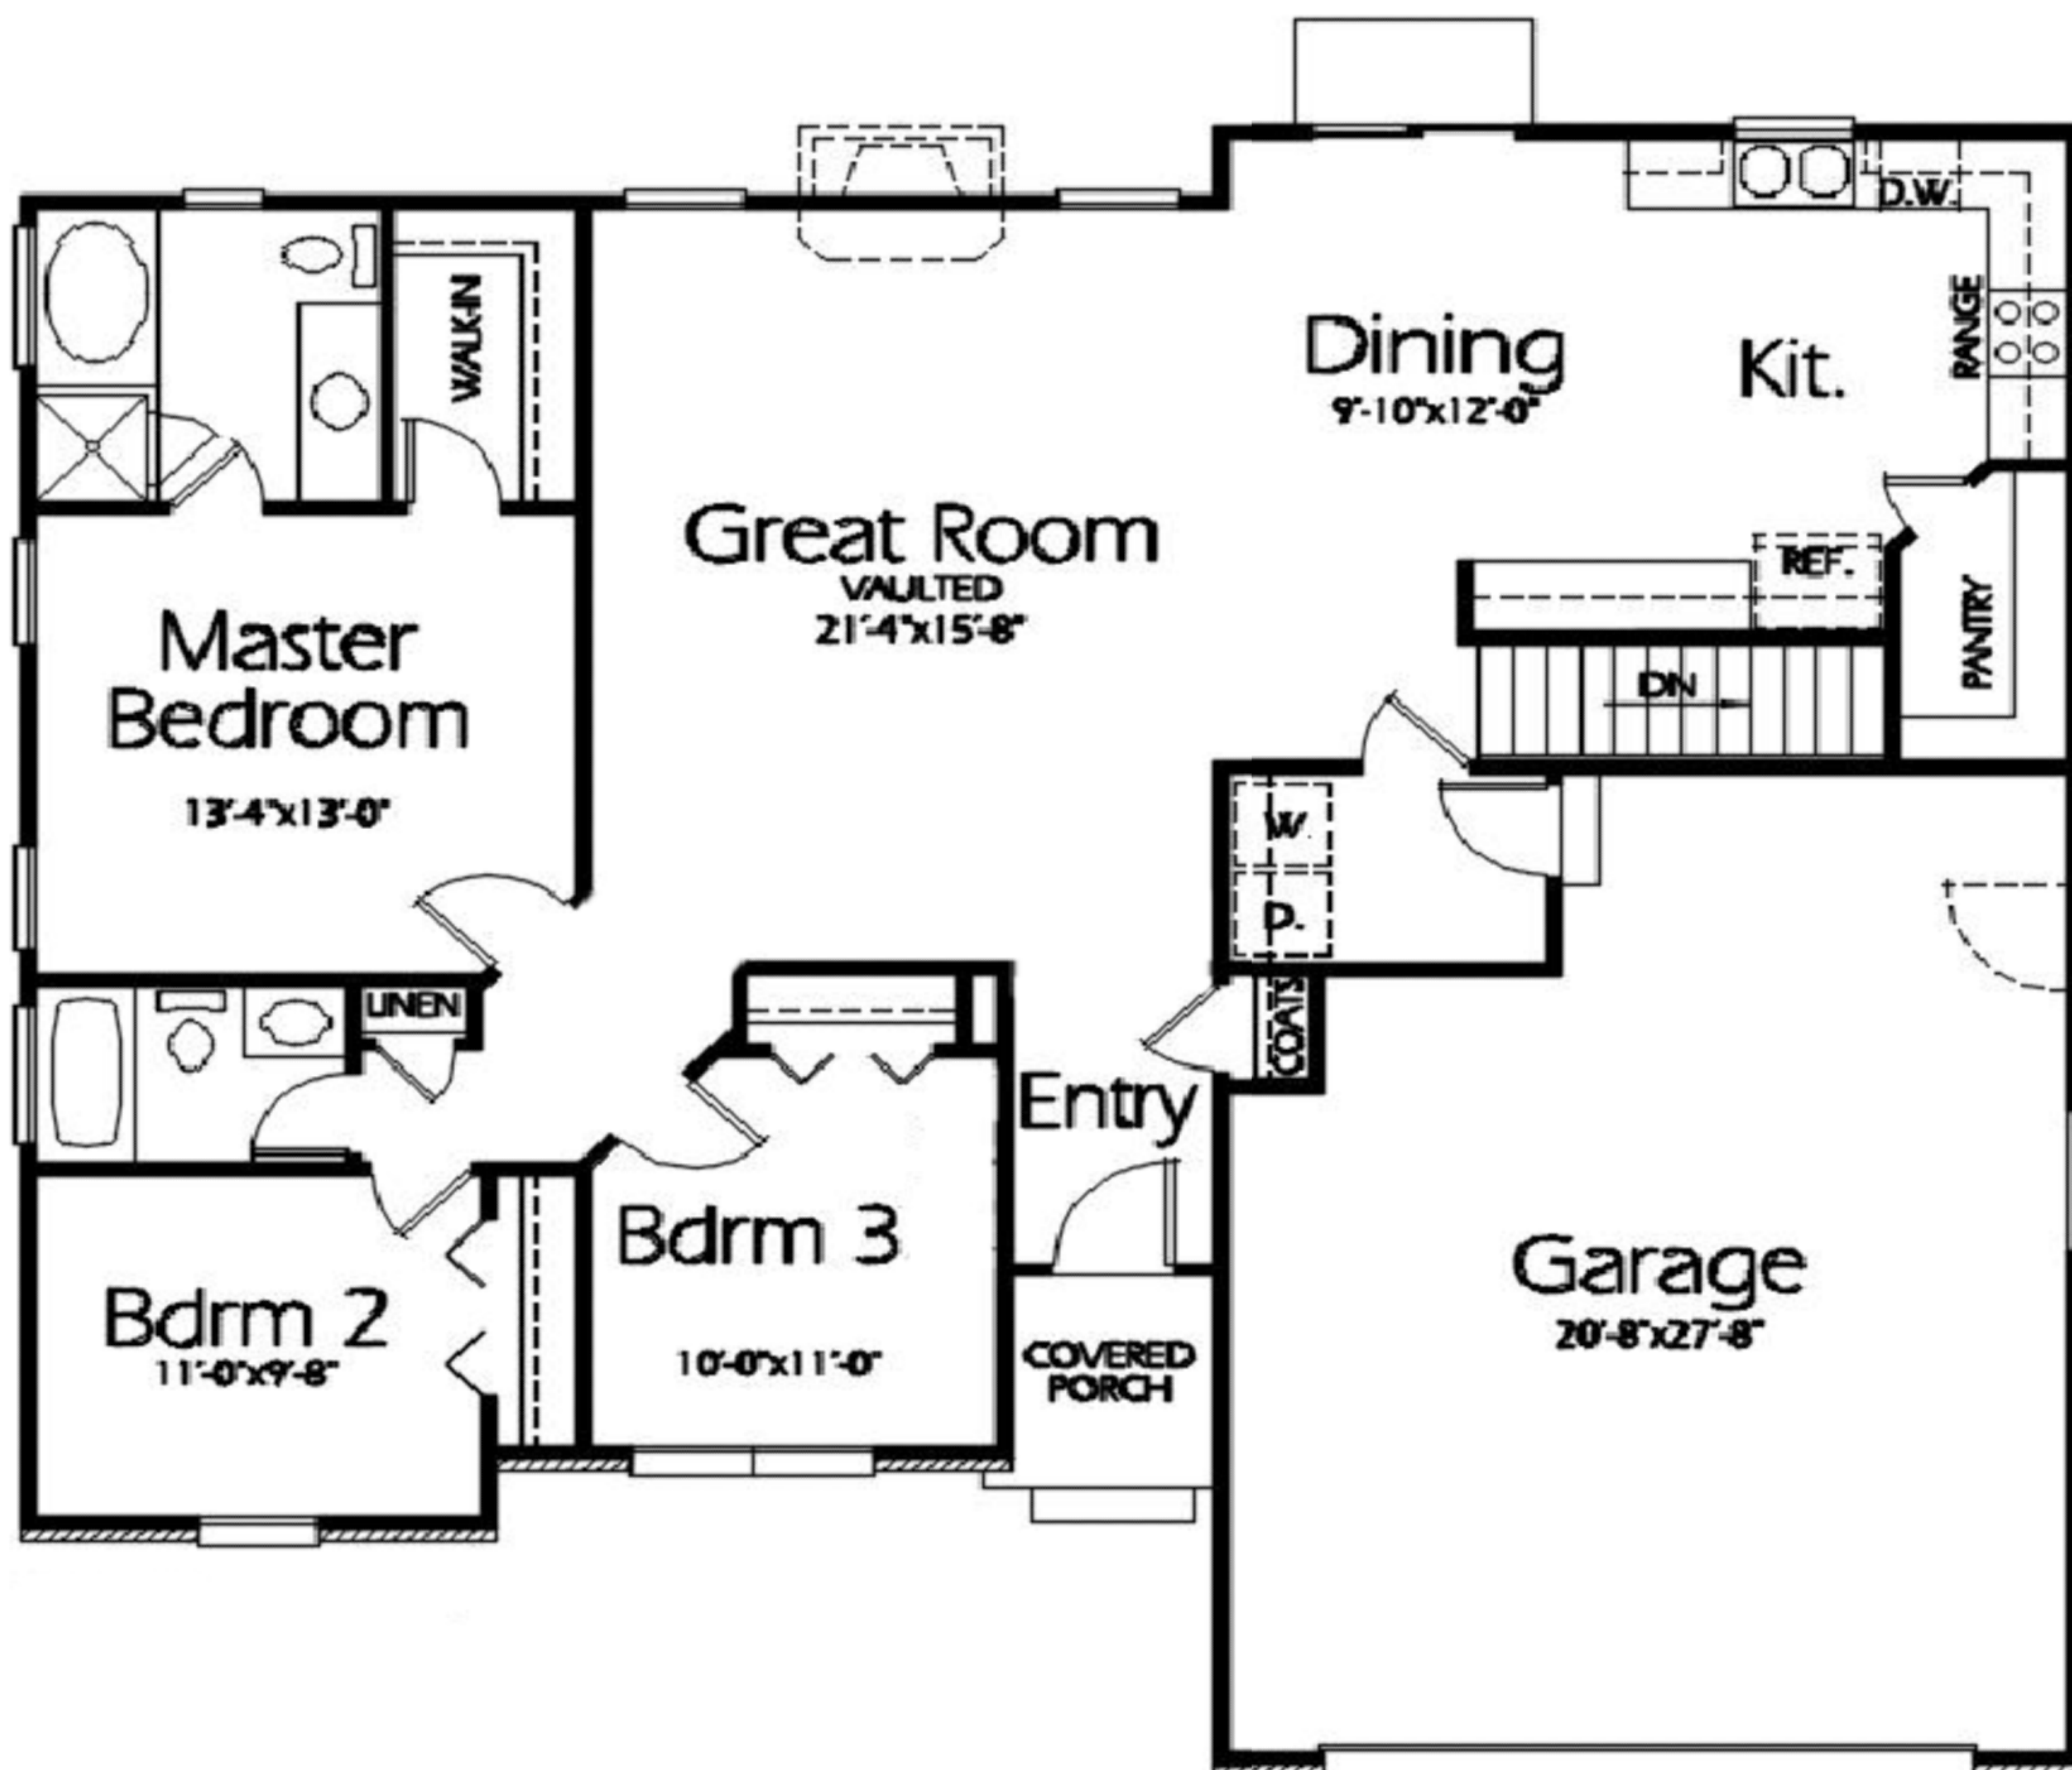

# The Chloe Plan

RAMBLER - 1502 FINISHED SQ FT - 2962 TOTAL SQ FT - 3 BED - 2 BATH - 2 CAR GARAGE

Exterior & interior elevations are an artist rendering and may not represent the final exterior finishes. See standard features list.