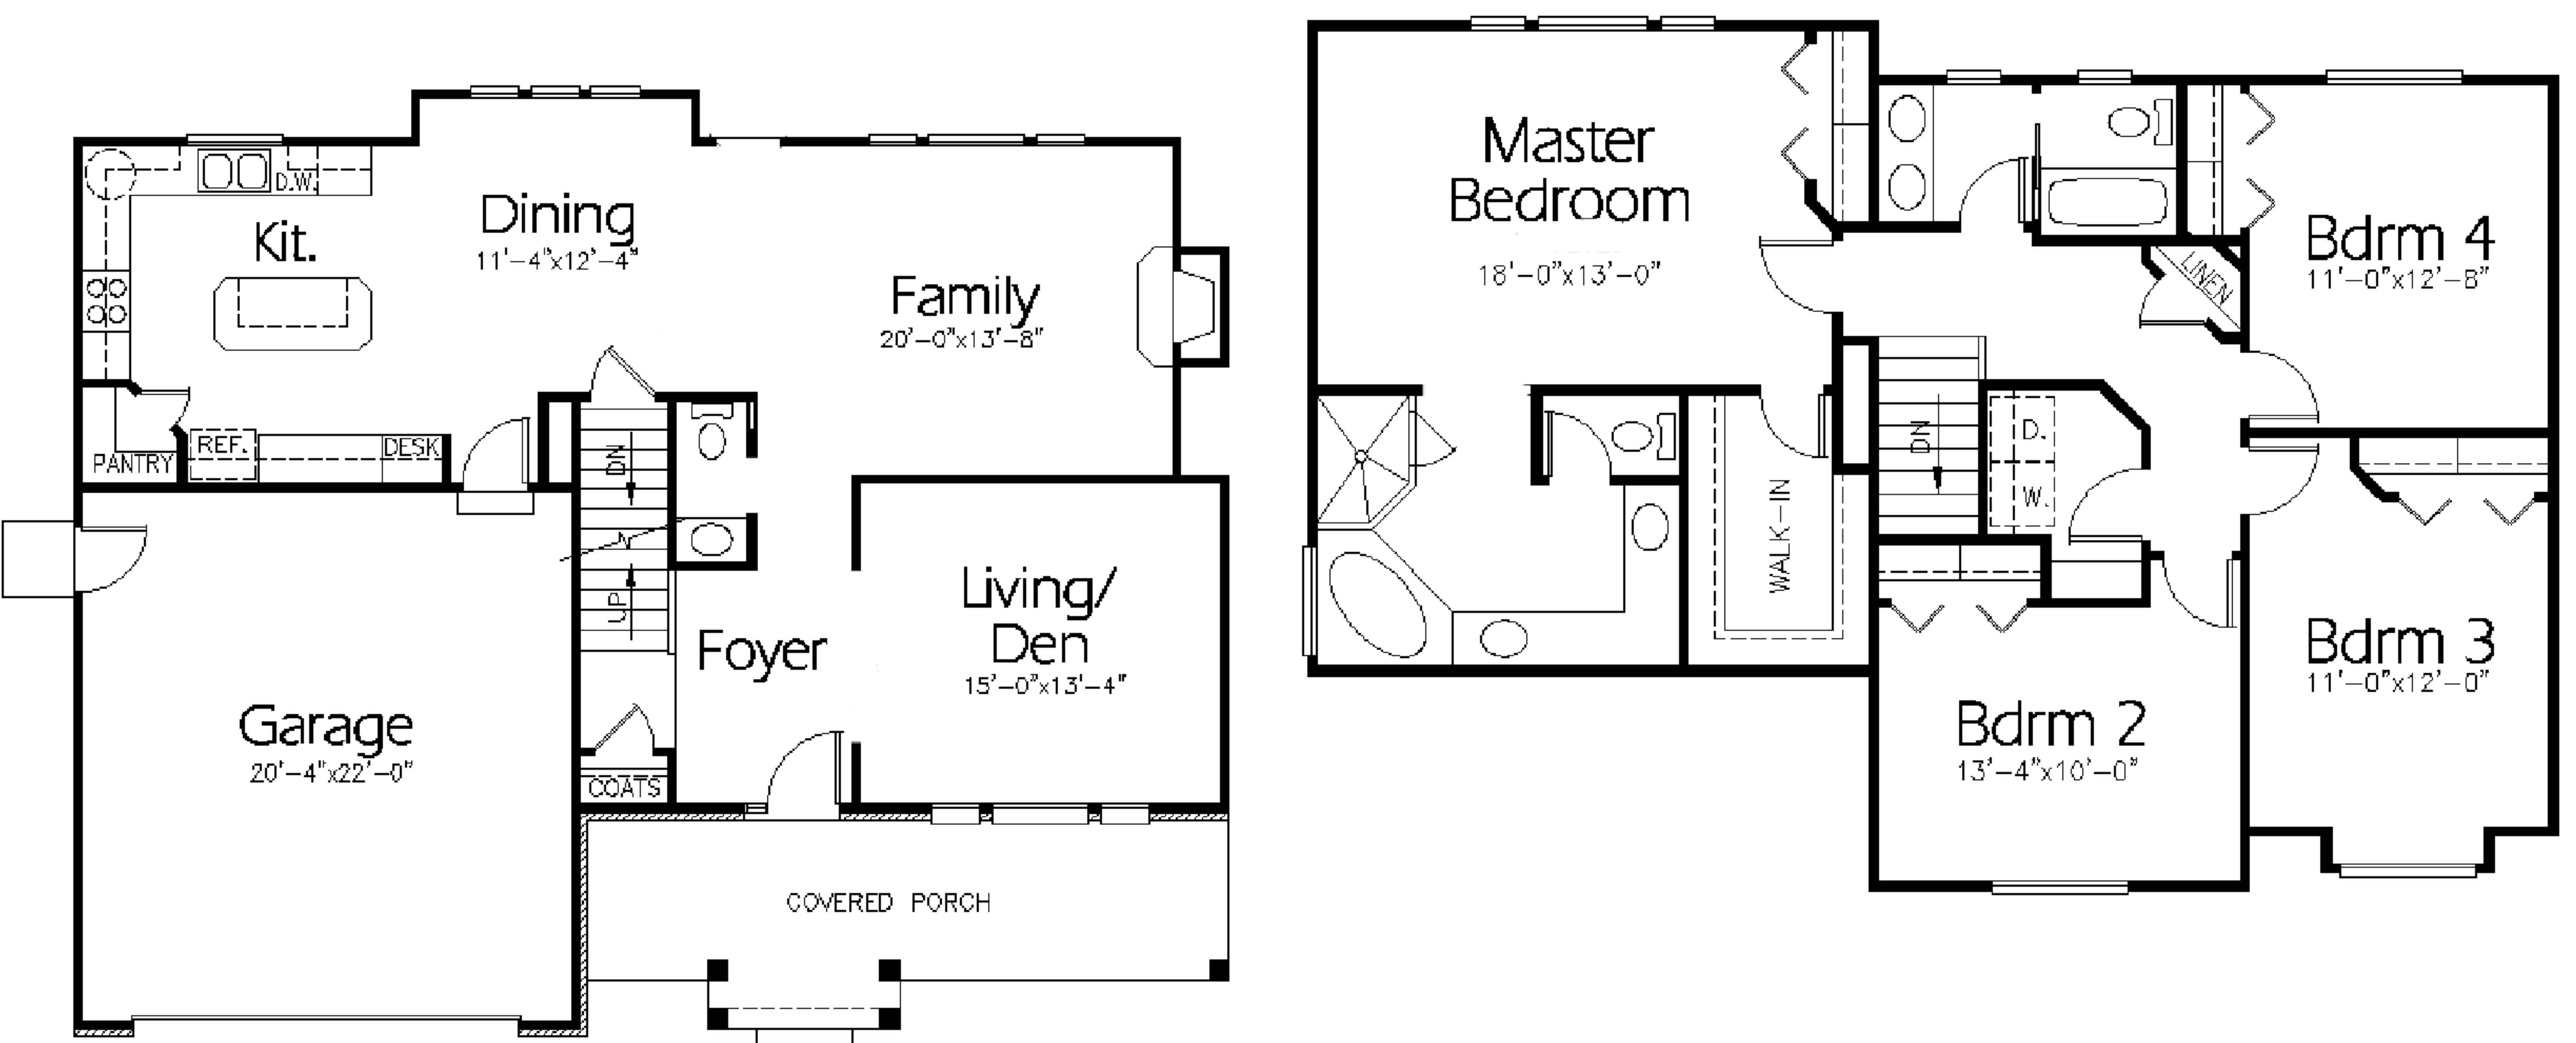

The Savannah Plan

TWO-STORY - 2302 FINISHED SQ FT - 3581 TOTAL SQ FT - 4 BEDS - 2.5 BATHS

Exterior & interior elevation are an artist rendering and may not represent the final finishes.. see features sheet.