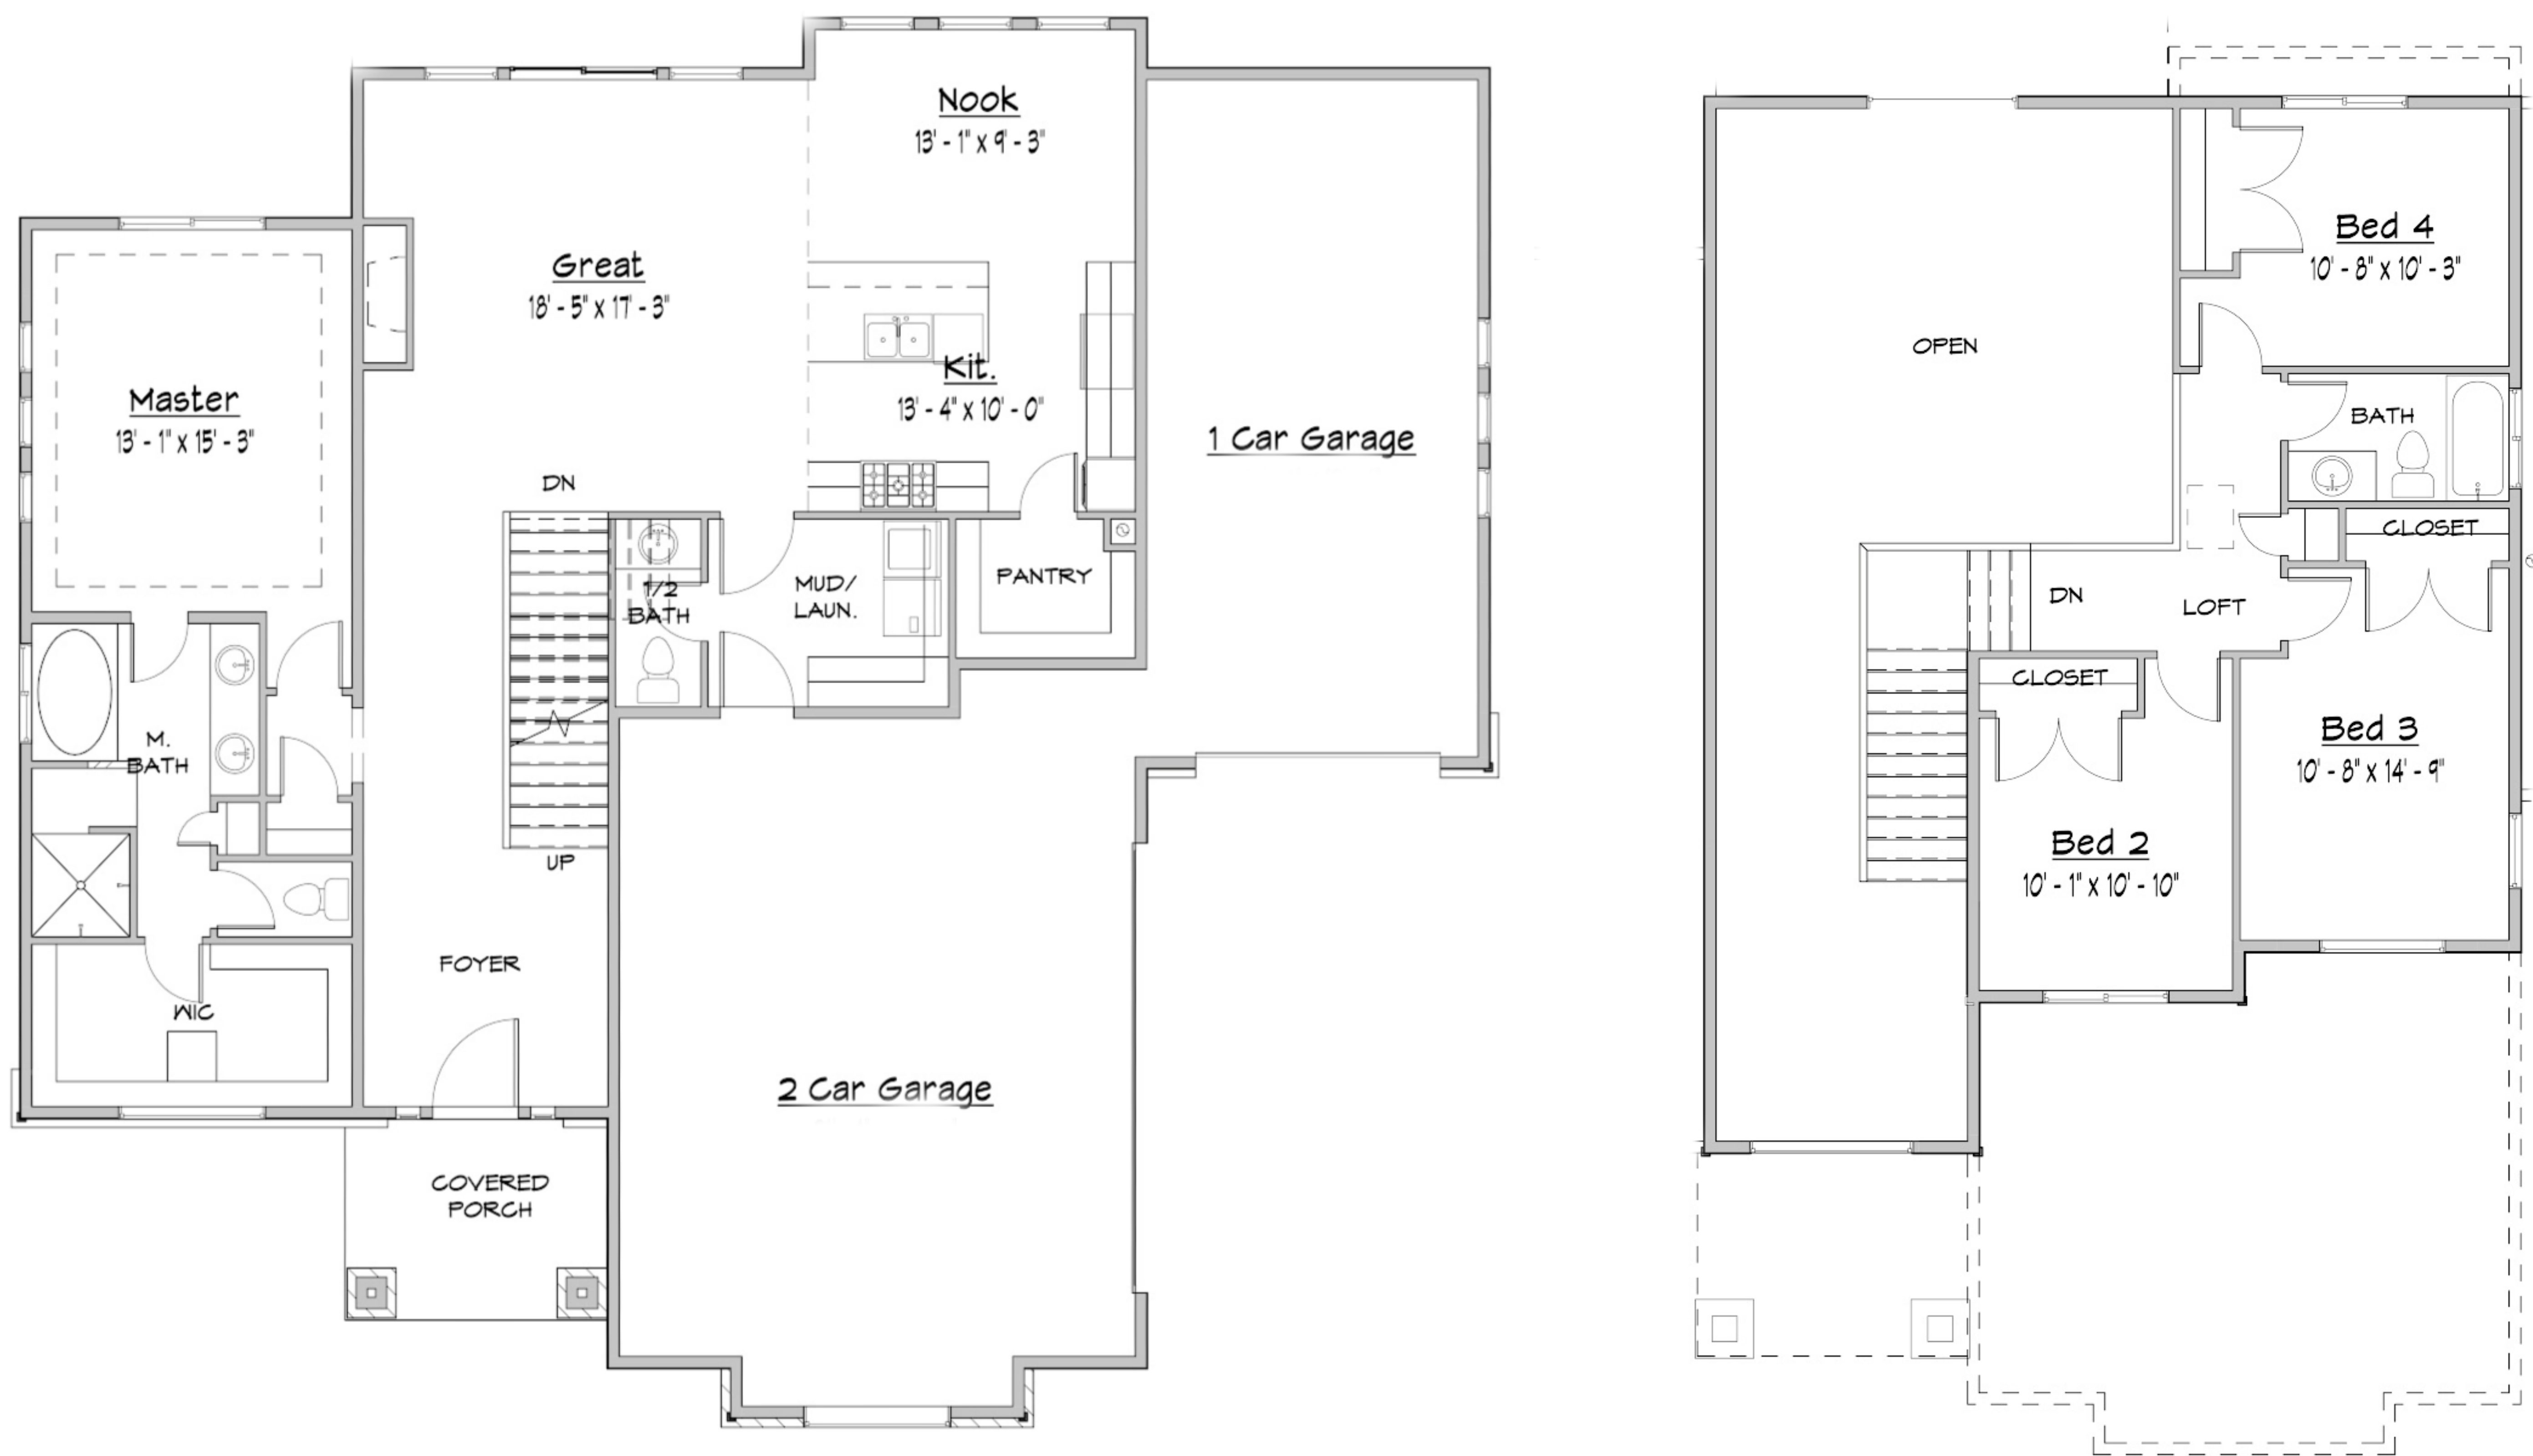

The Launchlin Plan

TWO-STORY - 2146 FINISHED SQ FT- 3573 TOTAL SQ FT - 4 BED - 2.5 BATHS - 3 CAR GARAGE

Exterior elevation & interior features listed are an artist rendering and may not represent the final standard features. See standard features list