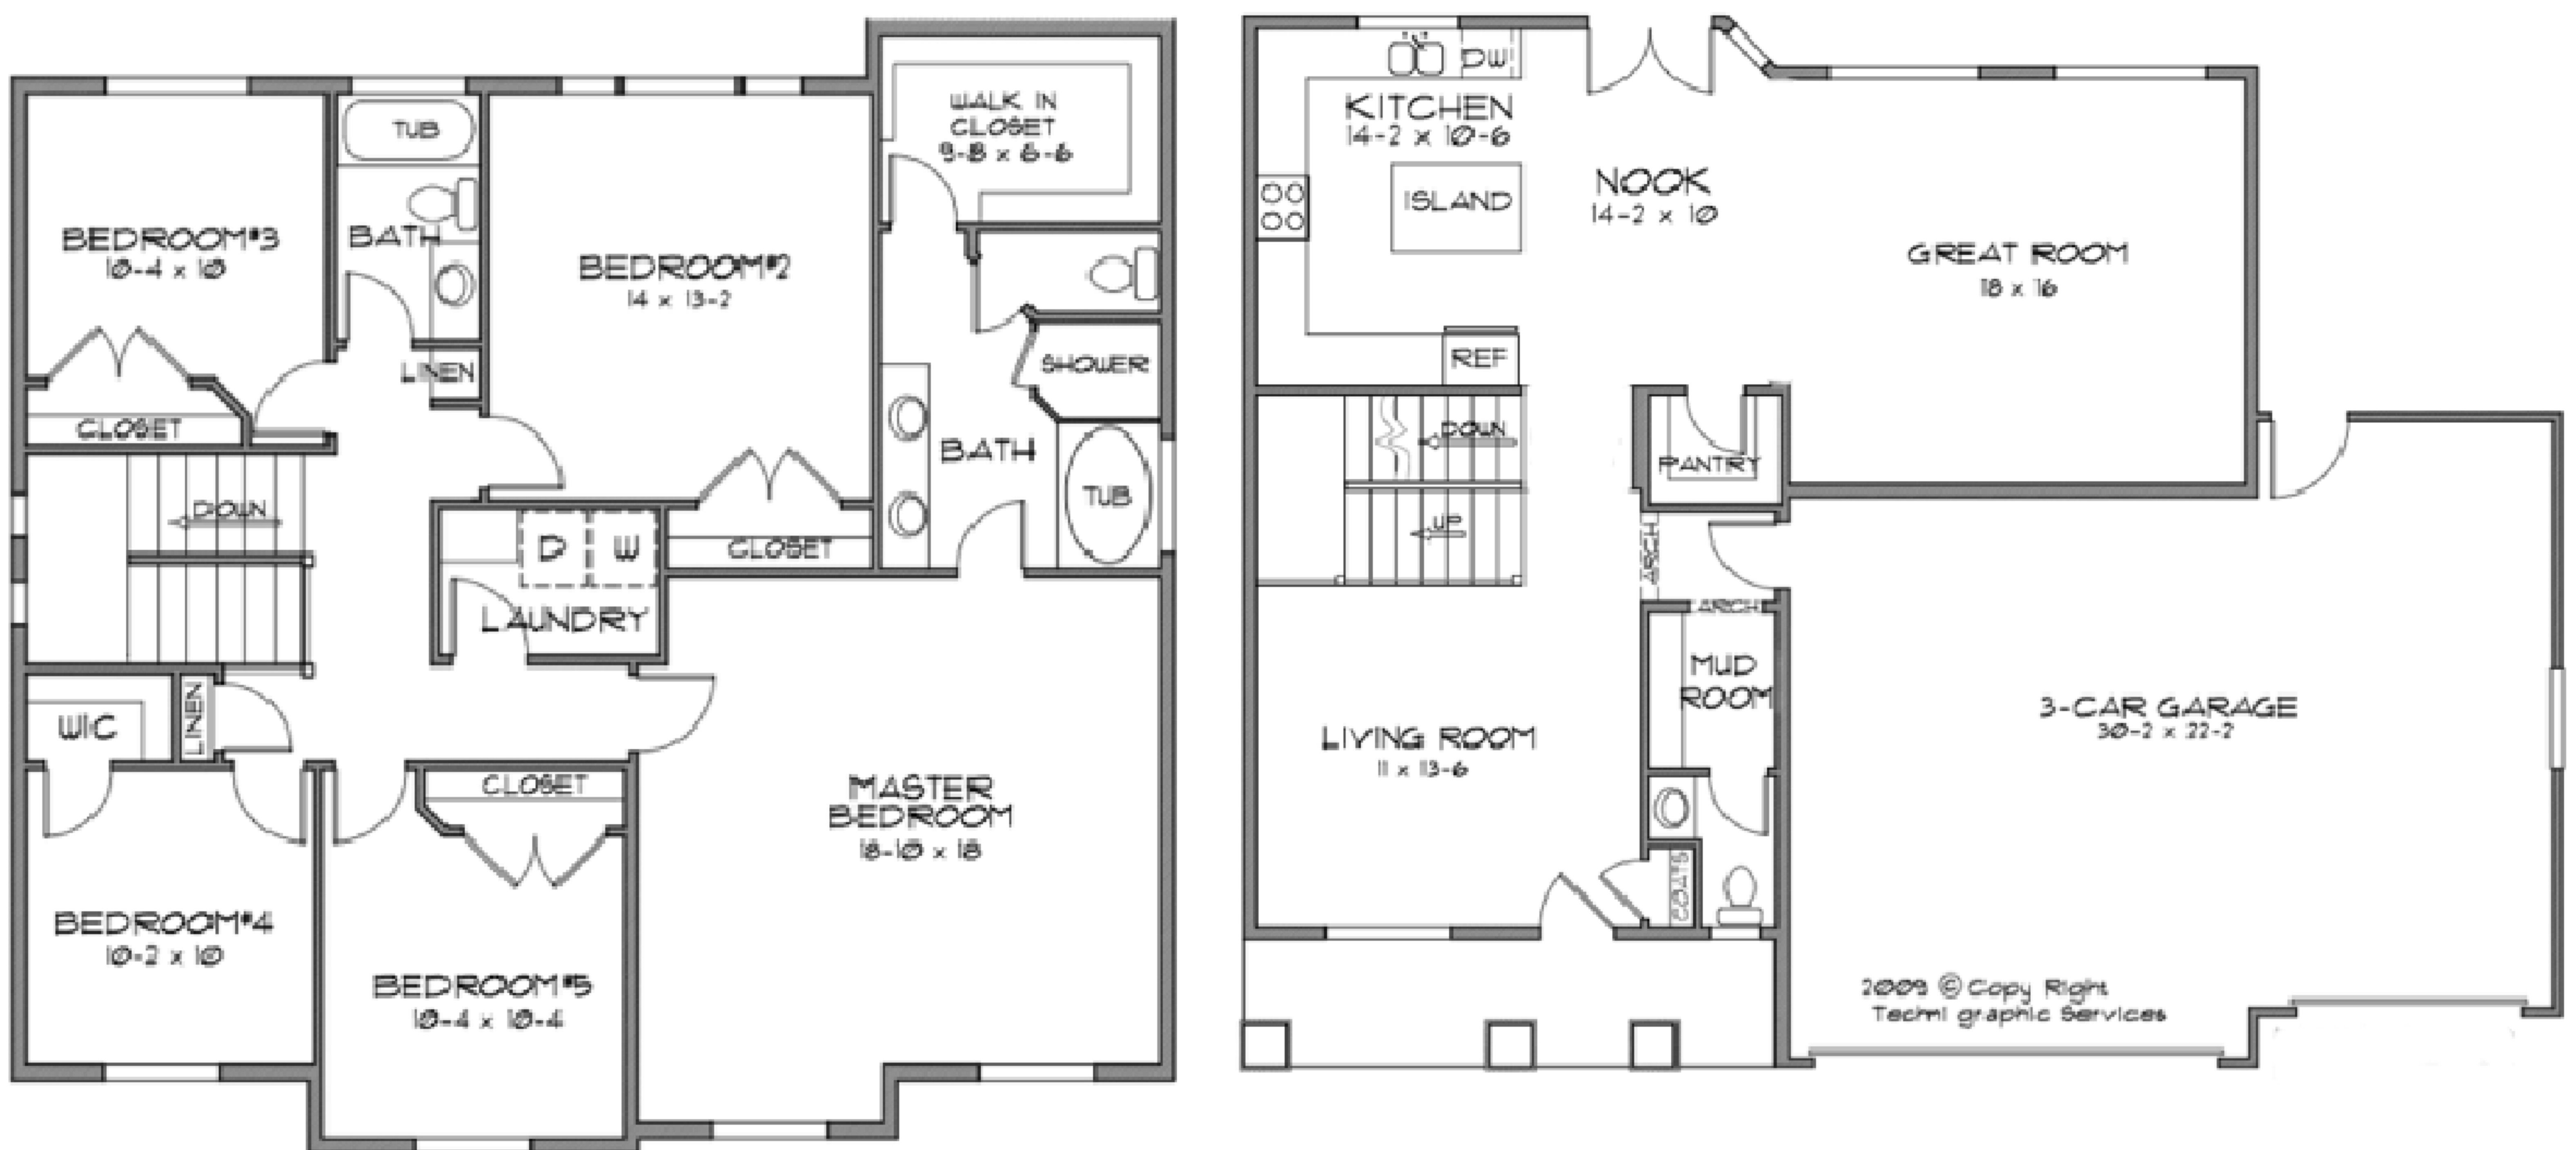

# The Mia Plan

TWO-STORY - 2454 FINISHED SQ FT - 3623 TOTAL SQ FT- 5 BED - 2.5 BATH- 3 CAR GARAGE

Exterior elevation & interior features listed are an artist rendering and may not represent the final standard features. See standard features list