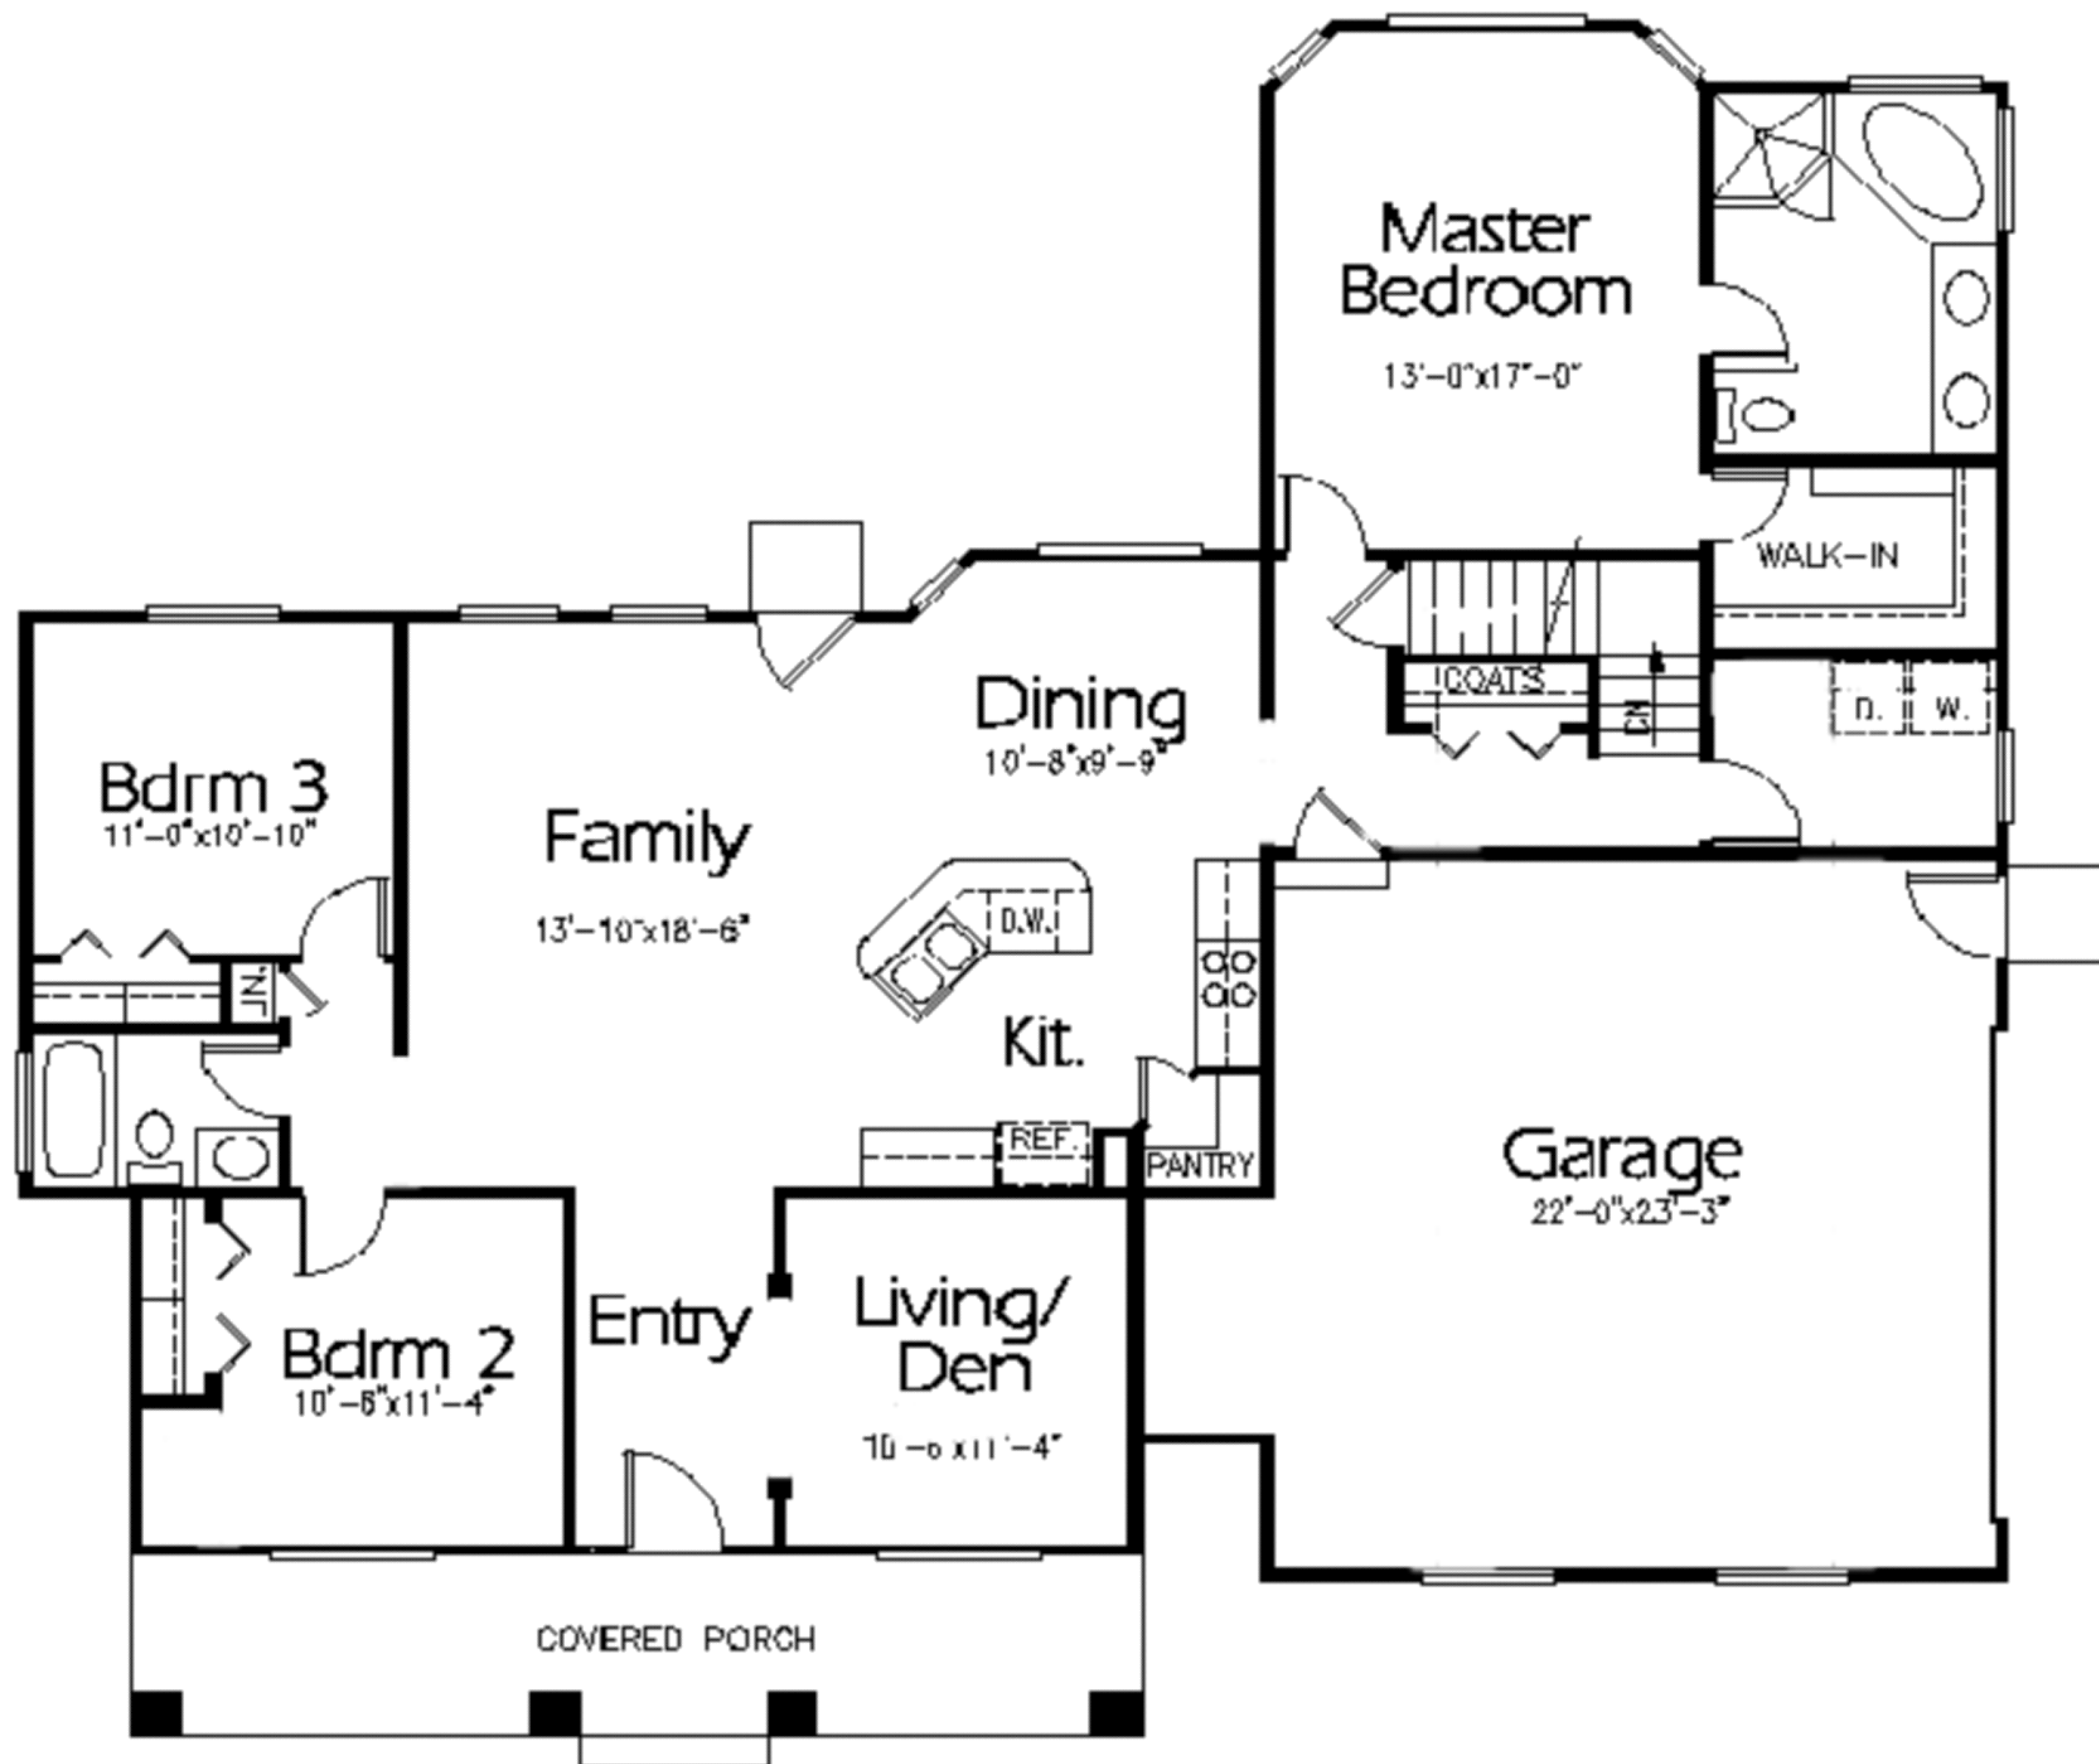

The Jordan Plan

RAMBLER - 1702 FINISHED SQ FT - 3569 TOTAL SQ FT - 3 BED - 2 BATH - 3 CAR GARAGE

Exterior elevation & interior features listed are an artist rendering and may not represent the final standard features. See standard features list