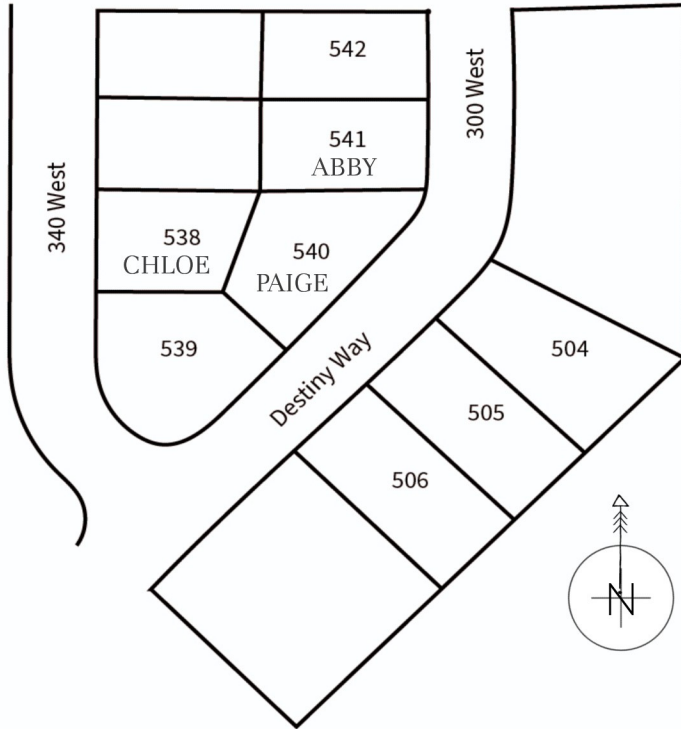

# PRIDE BUILT HOMES

*Providence  
at Overlake*  
IN TOOELE

## PHASE 5

| Lot# | Address             | Acreage |
|------|---------------------|---------|
| 504  | 303 W. Destiny Way  | 0.24    |
| 505  | 305 W. Destiny Way  | 0.22    |
| 506  | 309 W. Destiny Way  | 0.22    |
| 538  | 1096 No. 340 W.     | 0.17    |
| 539  | 1078 No. 340 W.     | 0.24    |
| 540  | 304 W. Destiny Way  | 0.21    |
| 541  | 1107 W. Destiny Way | 0.17    |
| 542  | 1117 W. Destiny Way | 0.17    |