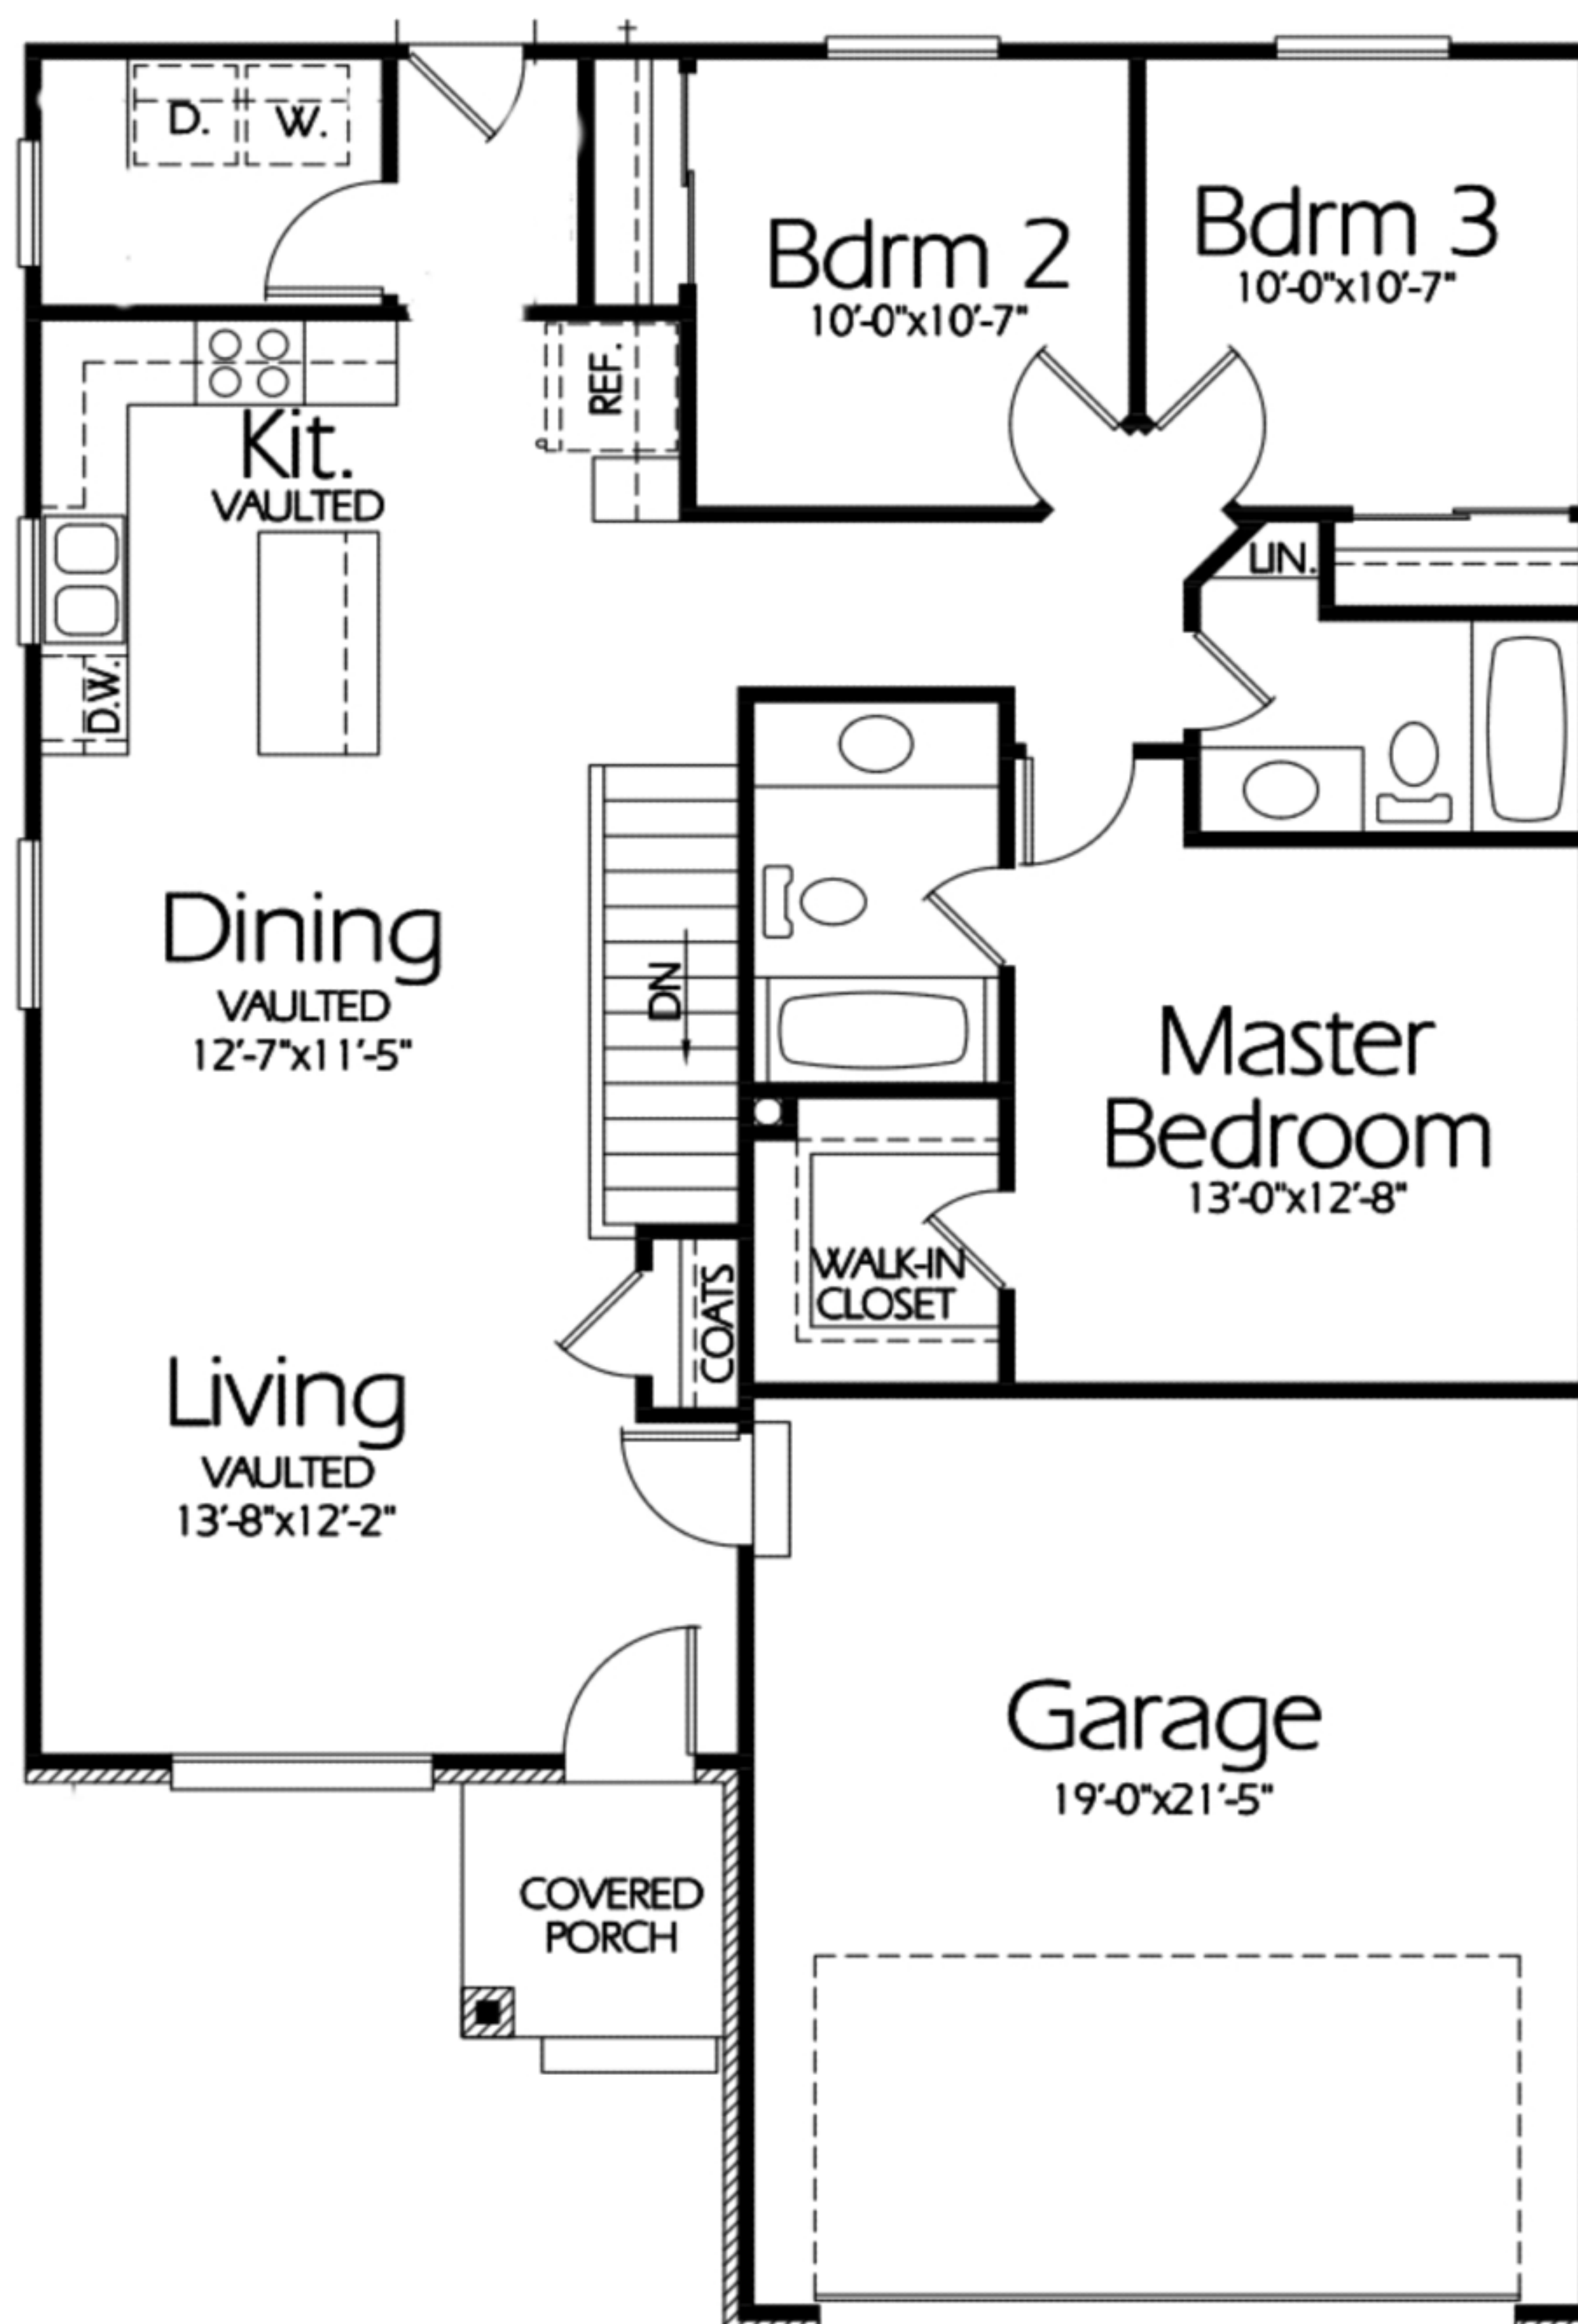

The Abby Plan

RAMBLER - 1299 FINISHED SQ FT - 2598 TOTAL SQ FT - 3 BED - 2 BATH - 2 CAR GARAGE

Exterior elevation is an artist rendering and may not represent the final exterior finishes SEE FEATURES LIST