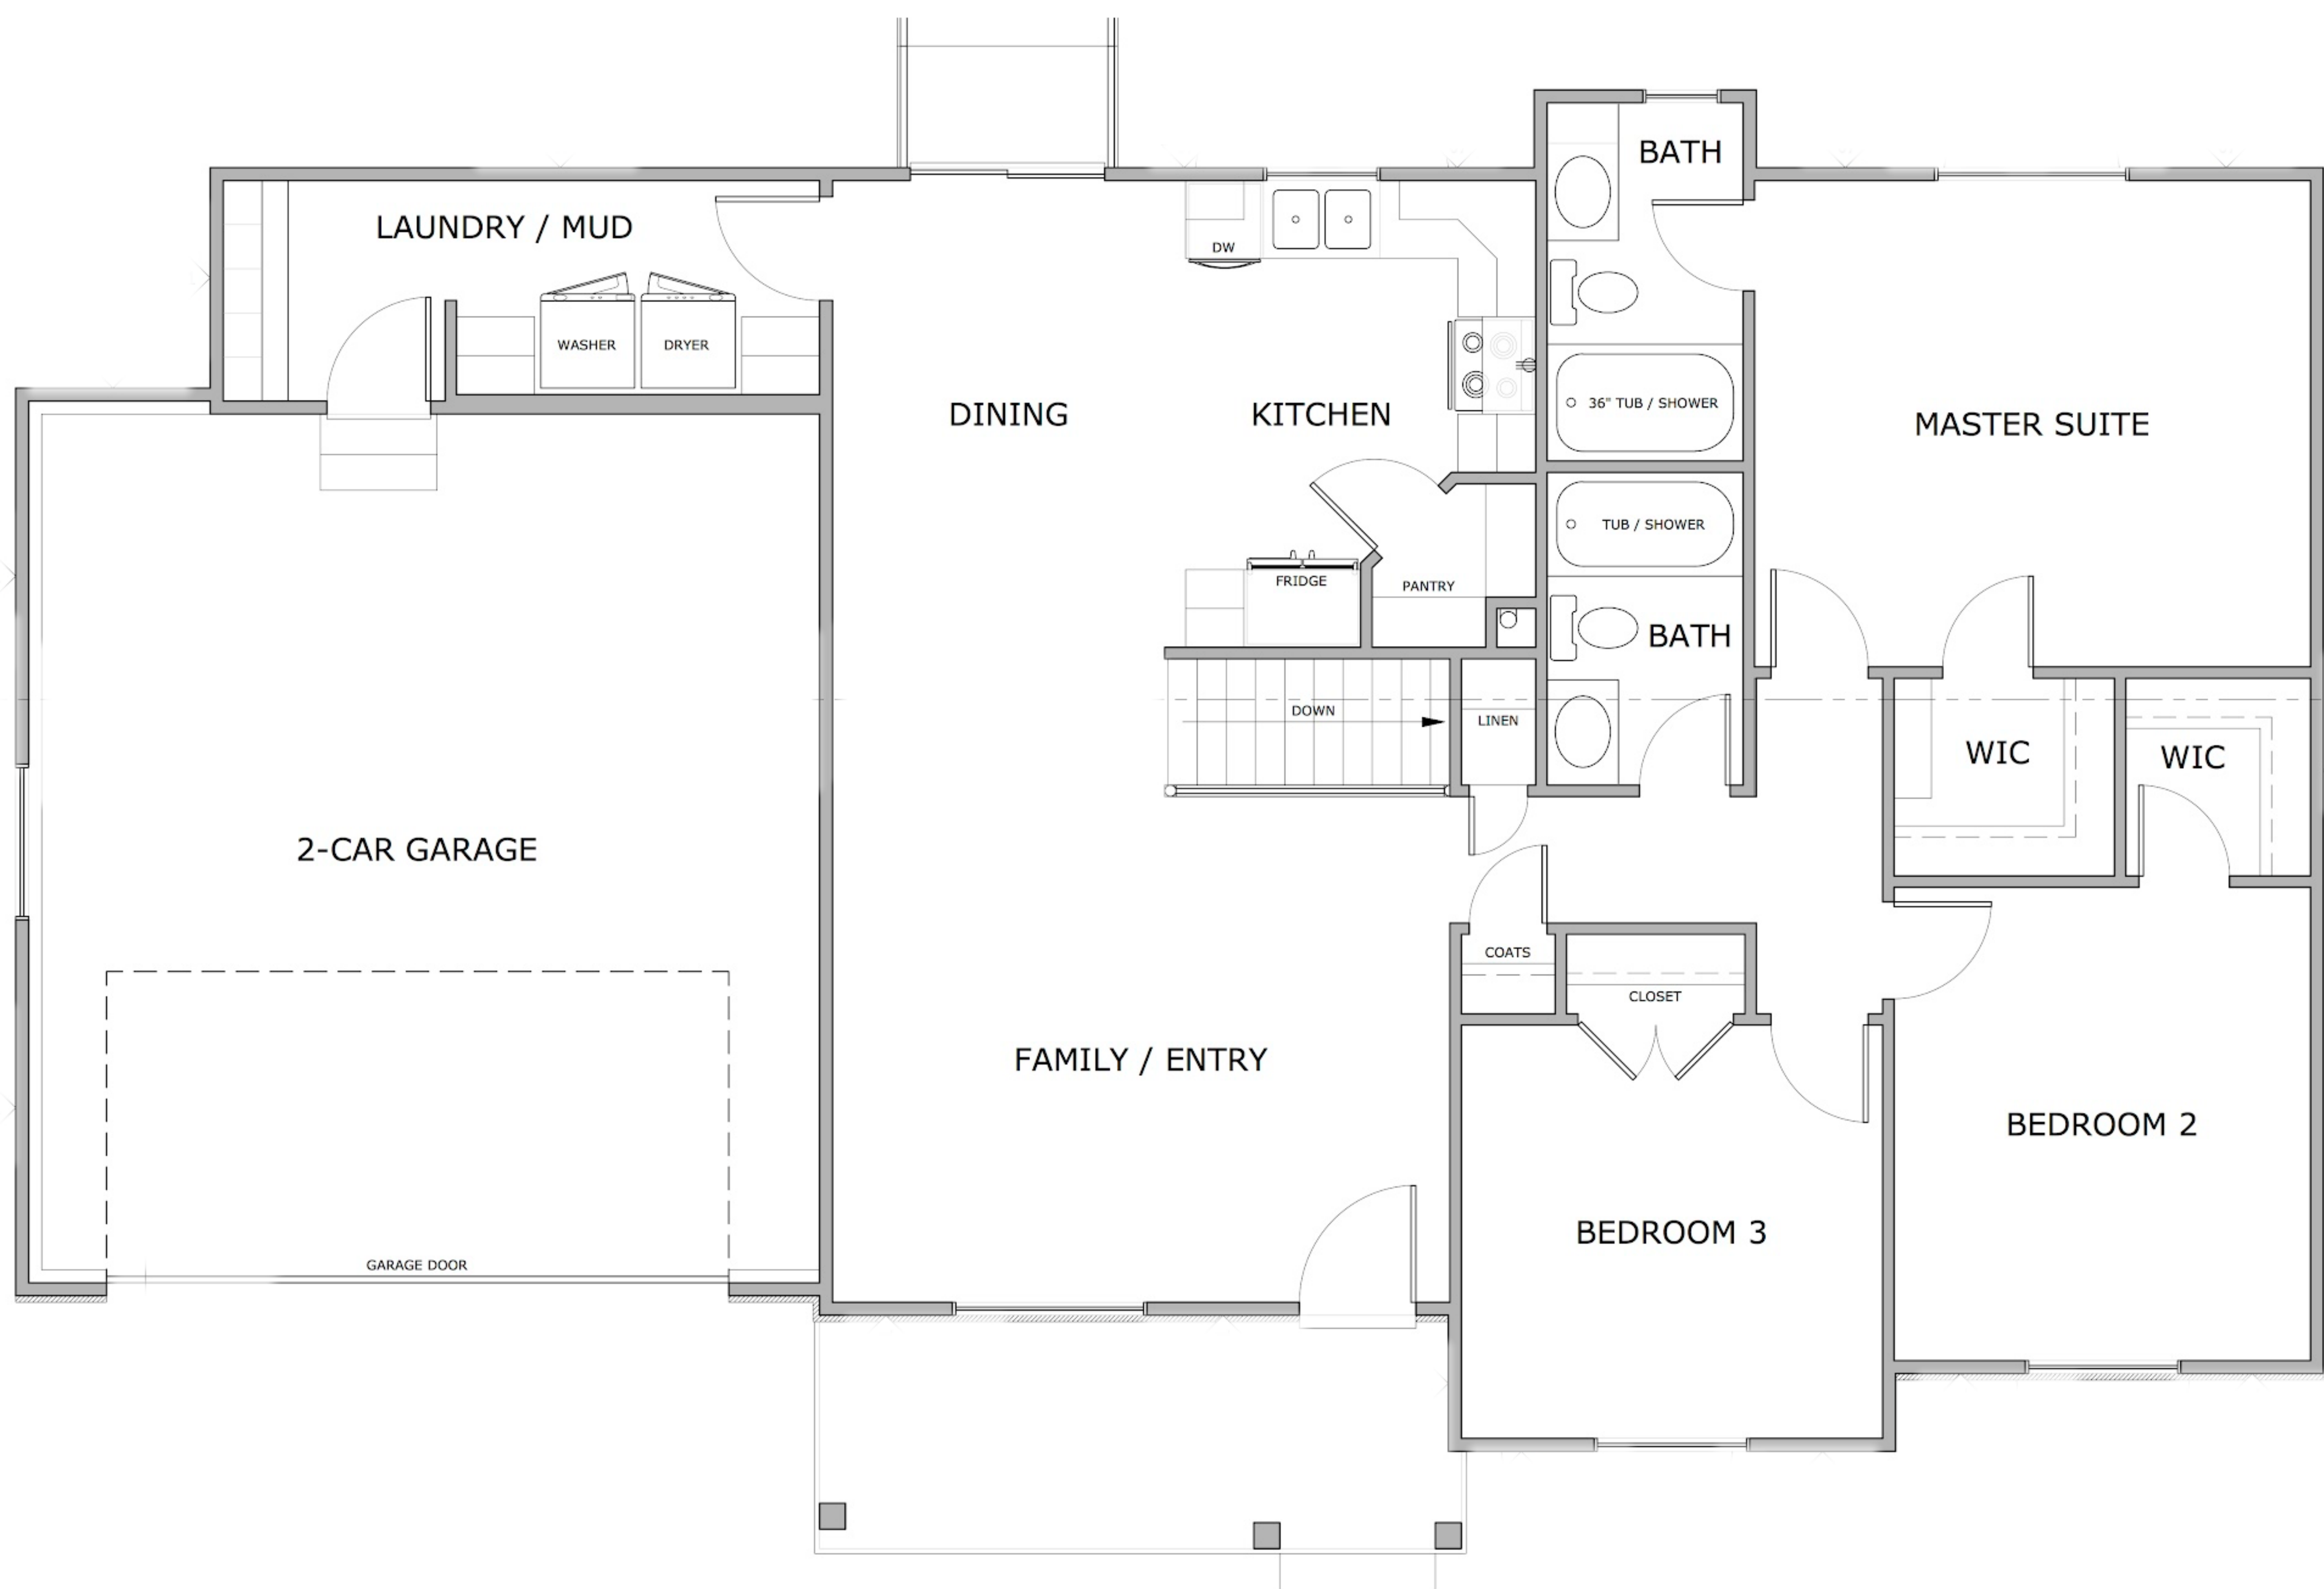

The Sophie Plan

RAMBLER - 1308 FINISHED SQ FT - 2682 TOTAL SQ FT - 3 BED - 2 BATH - 2 CAR GARAGE

Exterior elevation & interior features listed are an artist rendering and may not represent the final standard features. See standard features list