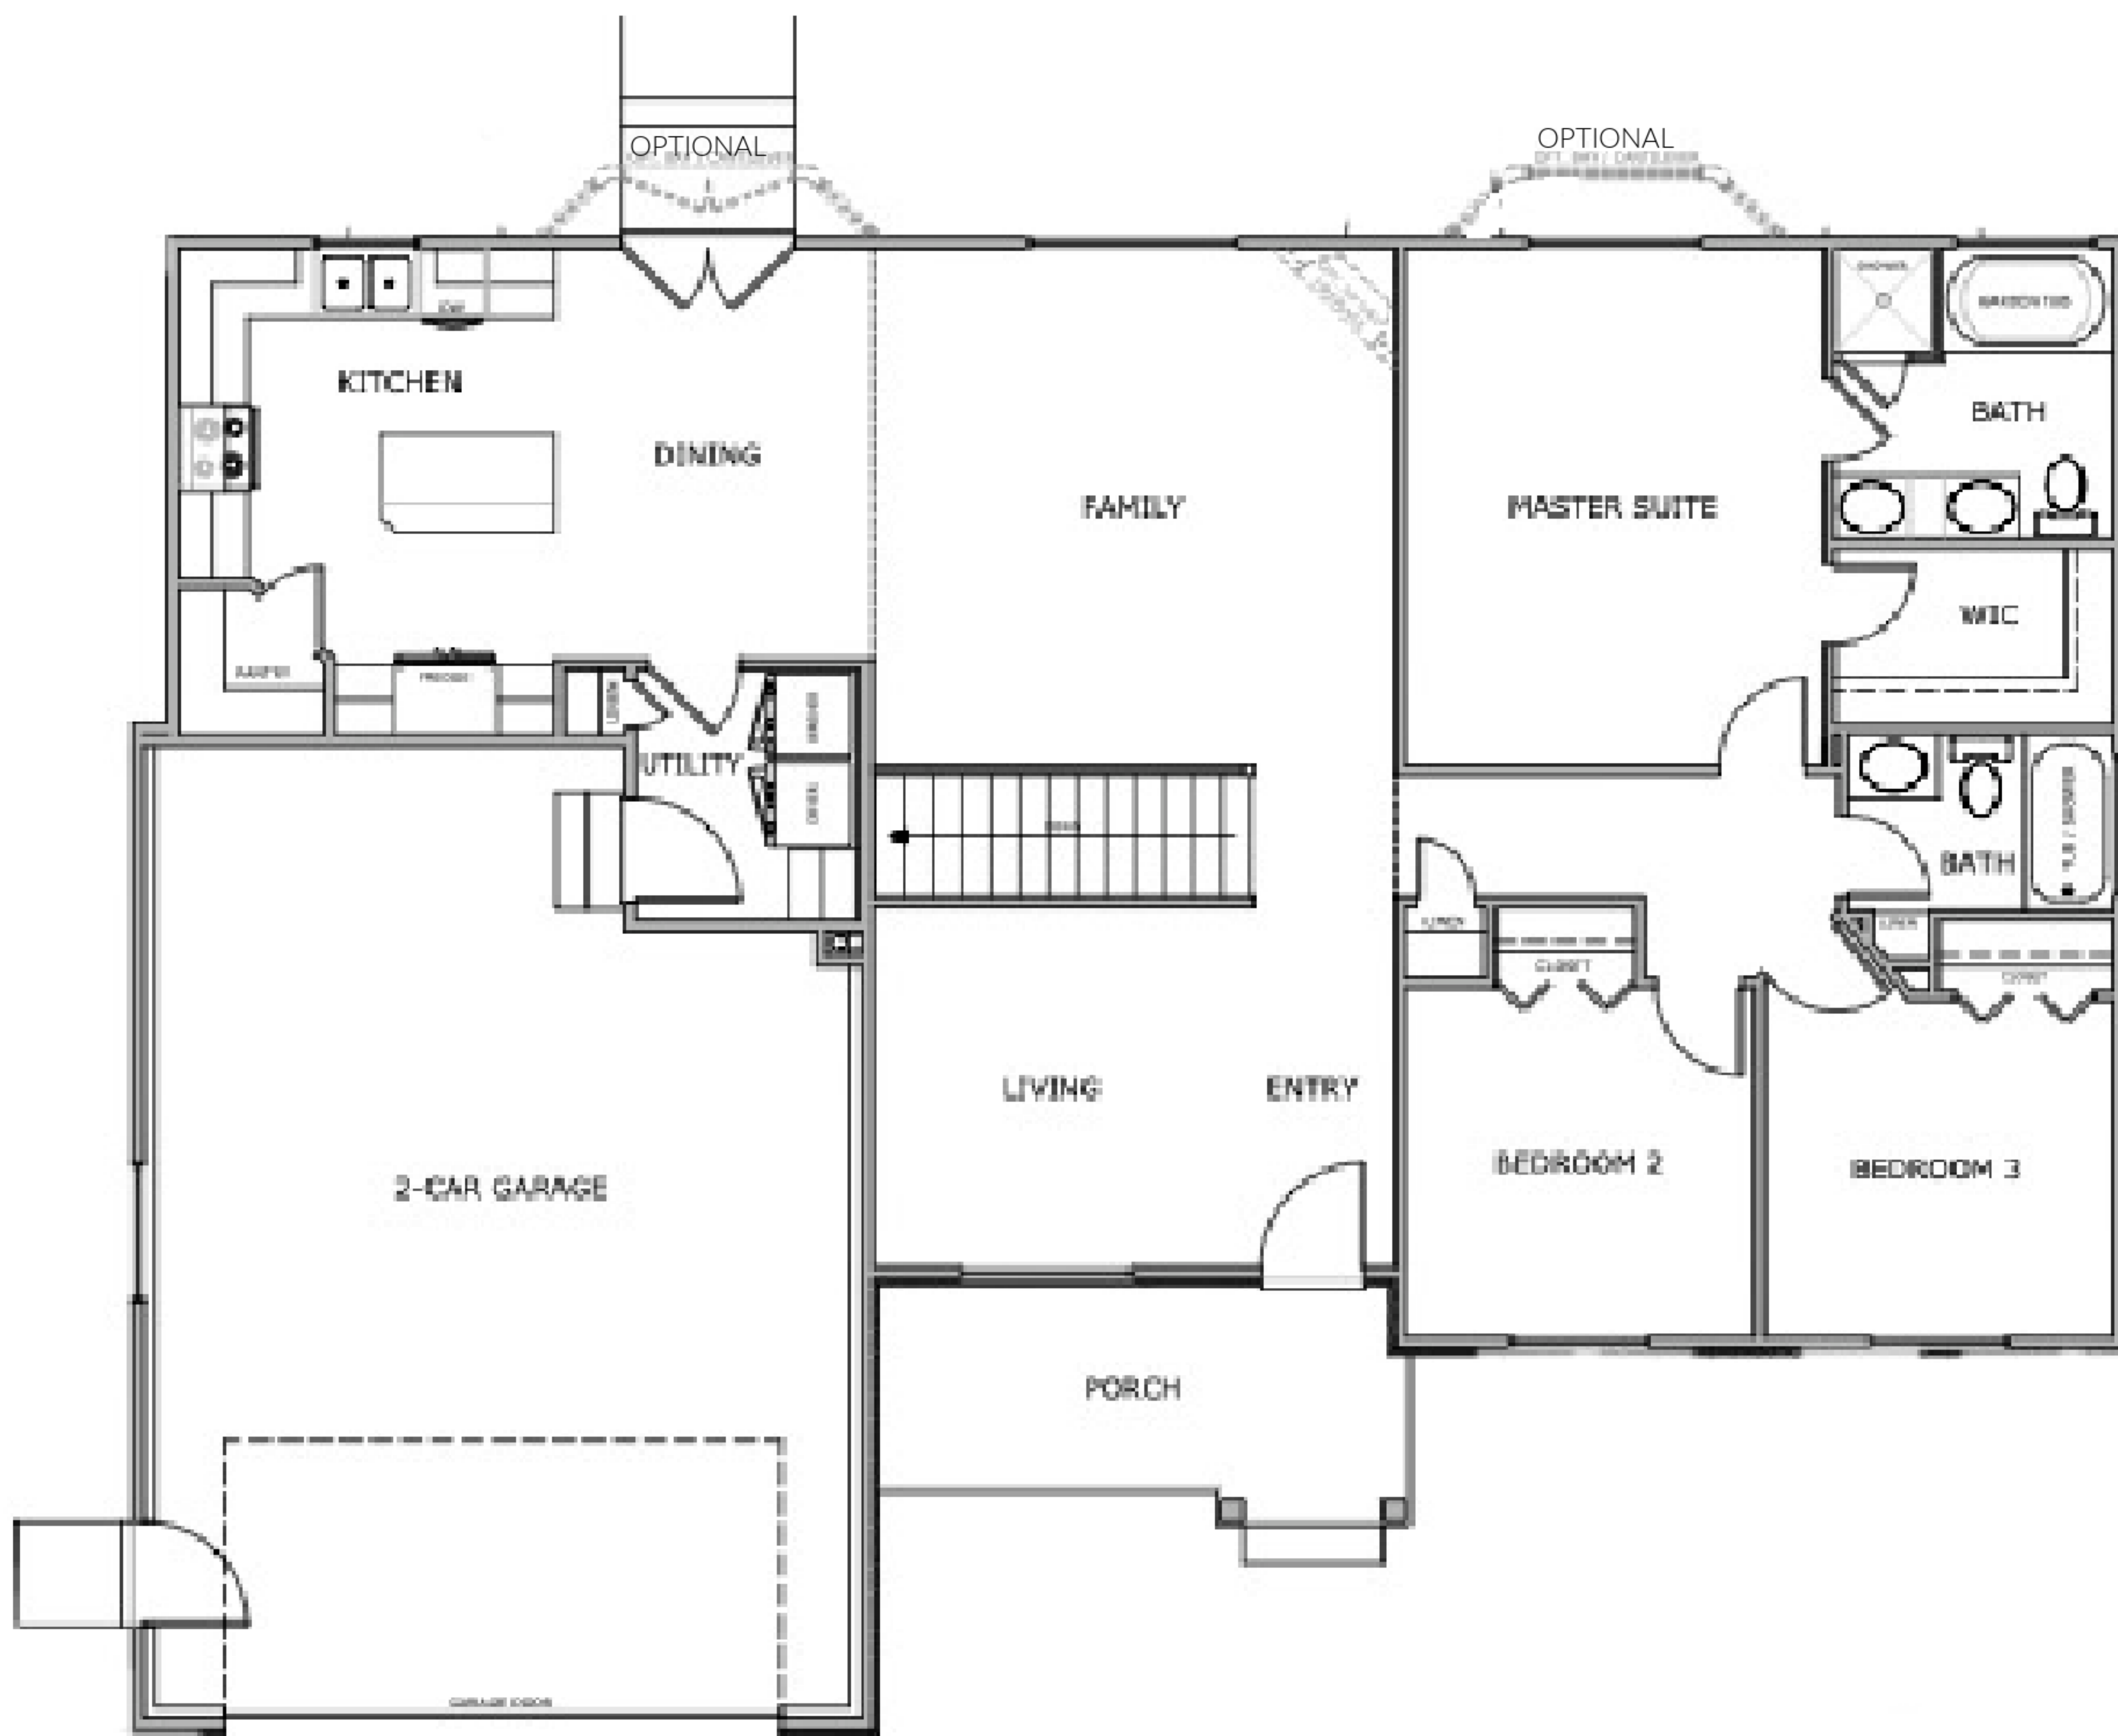

The Madison Plan

RAMBLER - 1672 SQ FT - 3408 TOTAL SQ FT - 3 BED - 2 BATH - 2 CAR GARAGE

Exterior elevation is an artist rendering and may not represent the final exterior finishes. SEE STANDARD FEATURES LIST