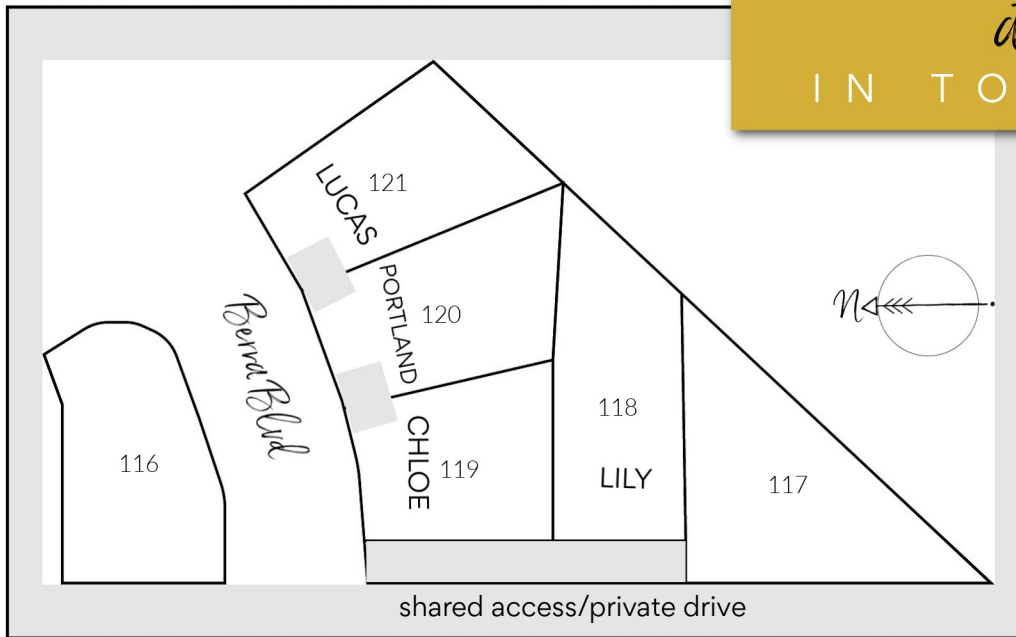

PRIDE BUILT HOMES

*Prosperity
at Overlake*
IN TOOELE

LOT#	ADDRESS	ACREAGE
116	1171 NORTH CLEMENTE WAY	.25
117	275 WEST BERRA BLVD	.39
118	271 WEST BERRA BLVD	.26
119	261 WEST BERRA BLVD	.21 *
120	245 WEST BERRA BLVD	.23 *
121	237 WEST BERRA BLVD	.25 *