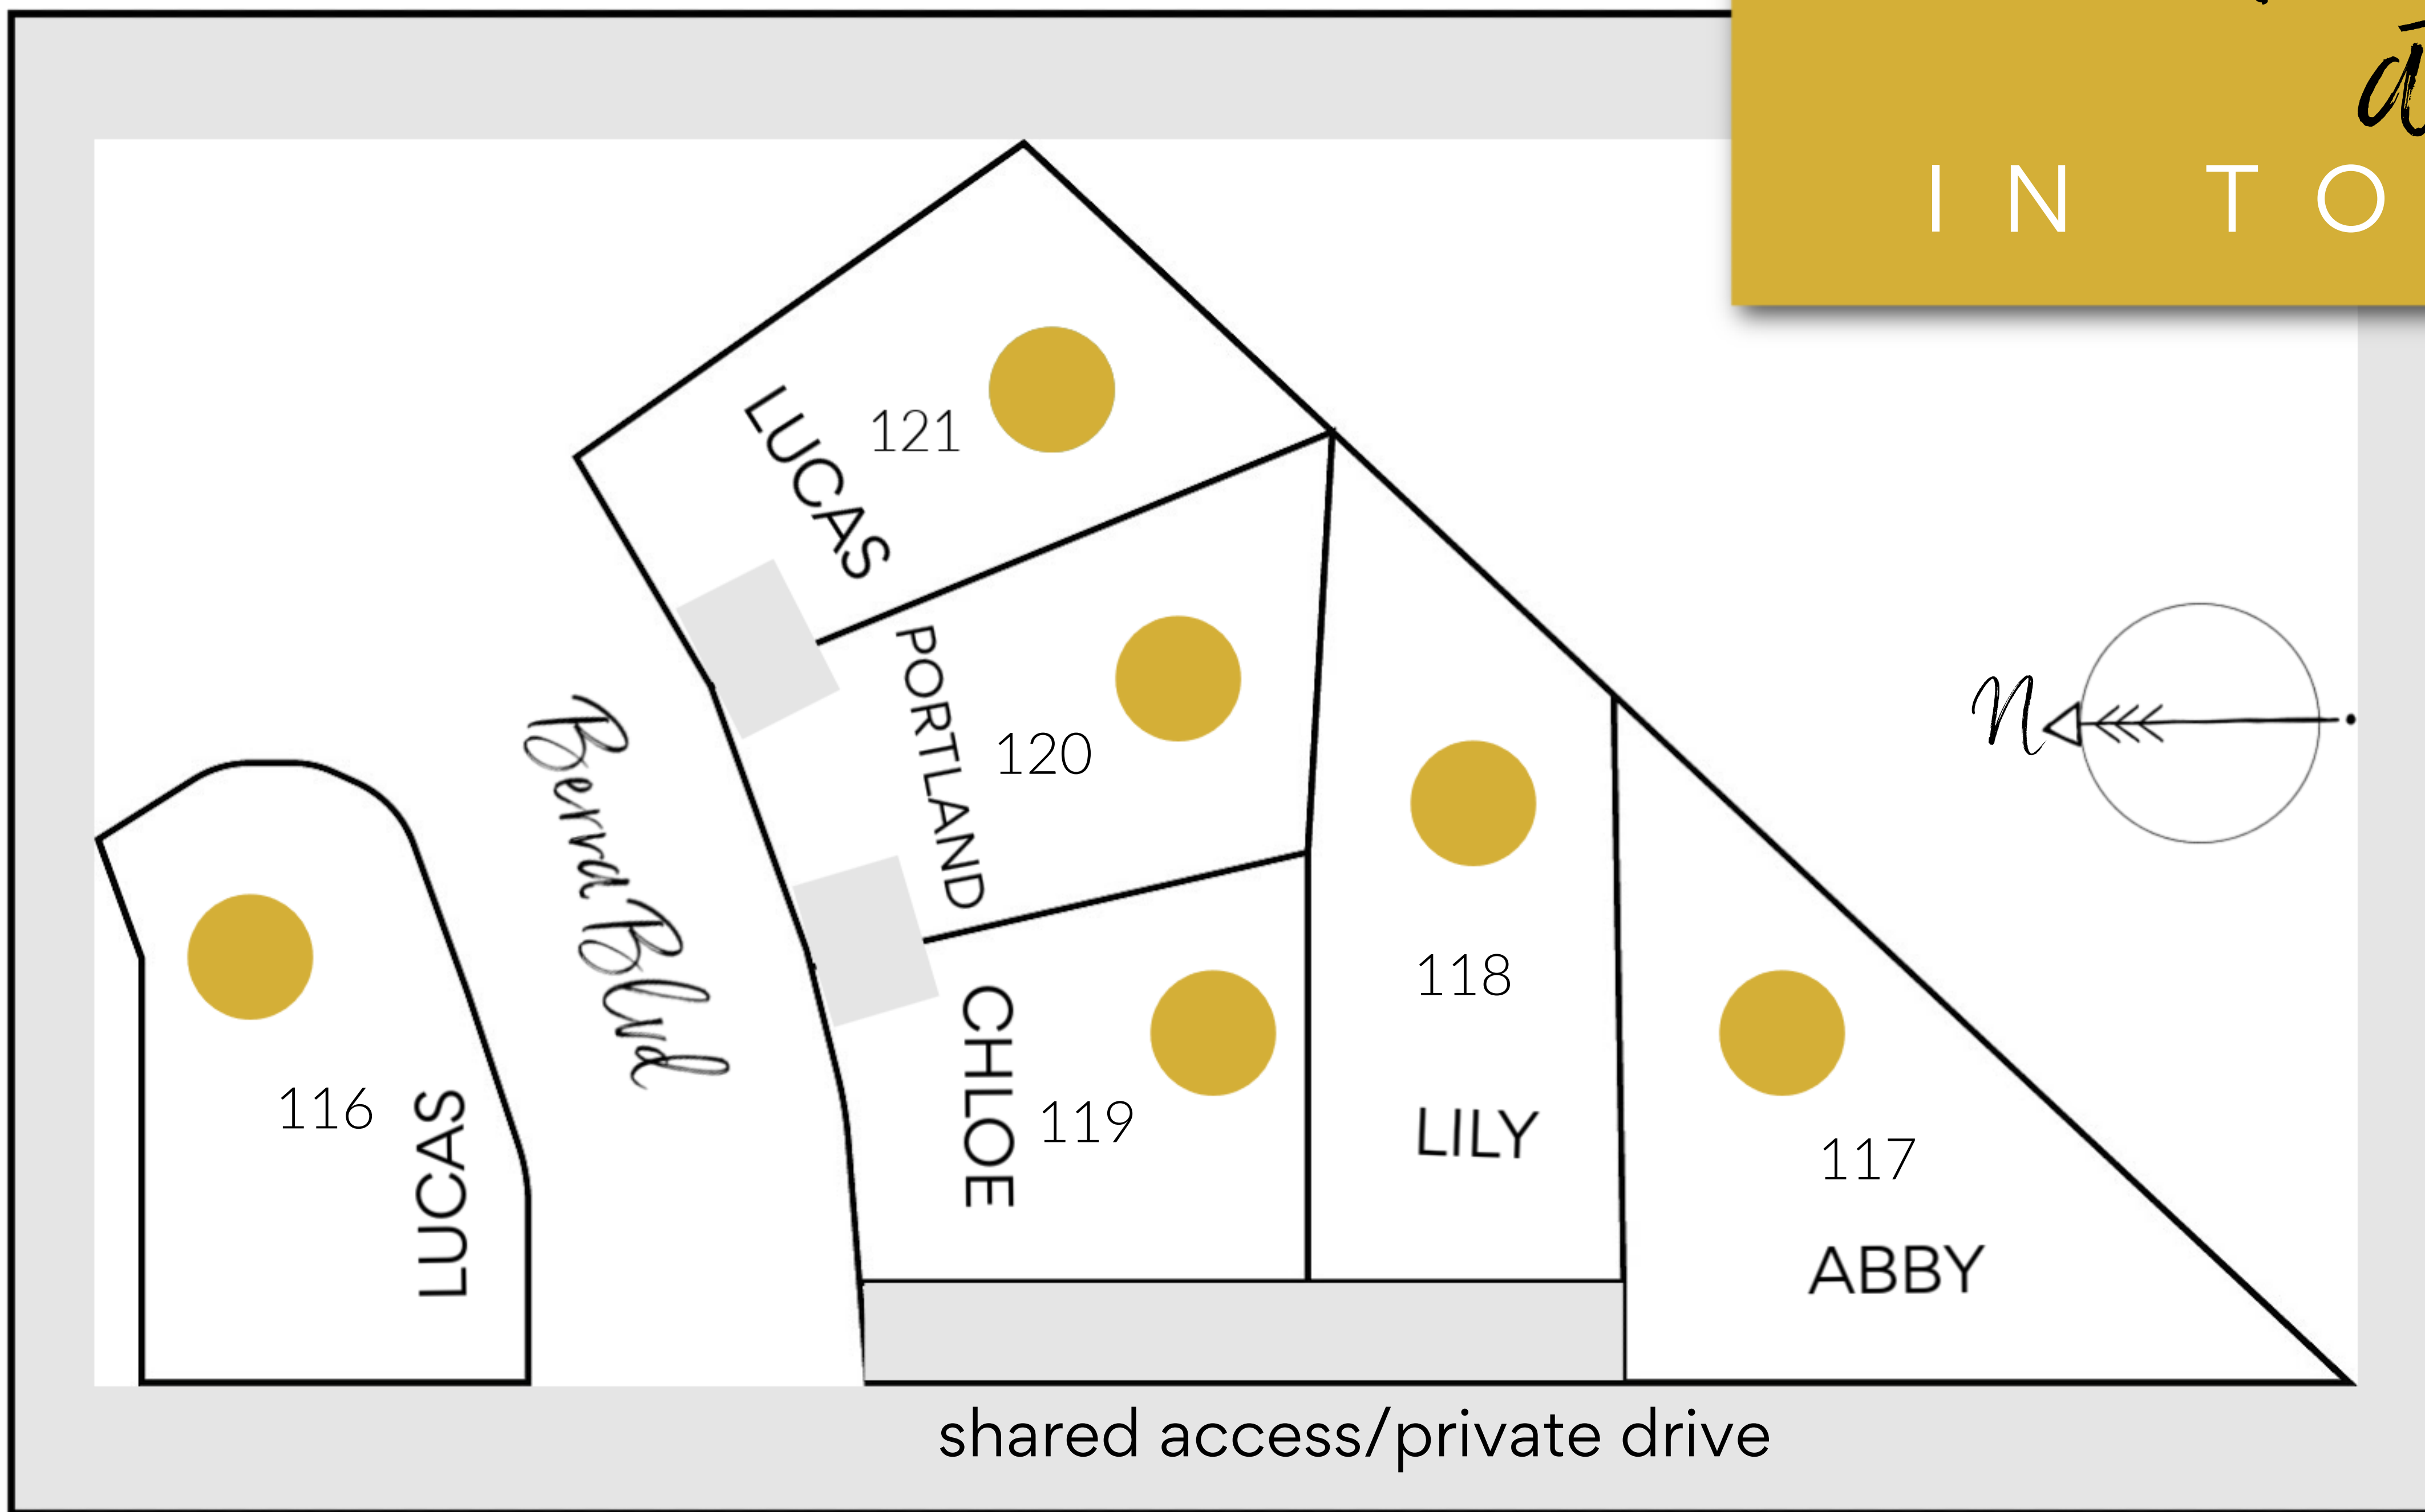

PRIDE BUILT HOMES

Prosperity at Overlake IN TOOELE

- Sold
- Available
- Under Contract

Sold Out

LOT#	ADDRESS	ACREAGE
116	1171 NORTH CLEMENTE WAY	.25
117	275 WEST BERRA BLVD	.39
118	271 WEST BERRA BLVD	.26
119	261 WEST BERRA BLVD	.21 *
120	245 WEST BERRA BLVD	.23 *
121	237 WEST BERRA BLVD	.25 *

*shared drive & side entry garage required

HIEDI PURVIS 435-830-6700/ LAURA HOGAN 435-840-2966
WWW.PRIDEBUILTHOMES.COM