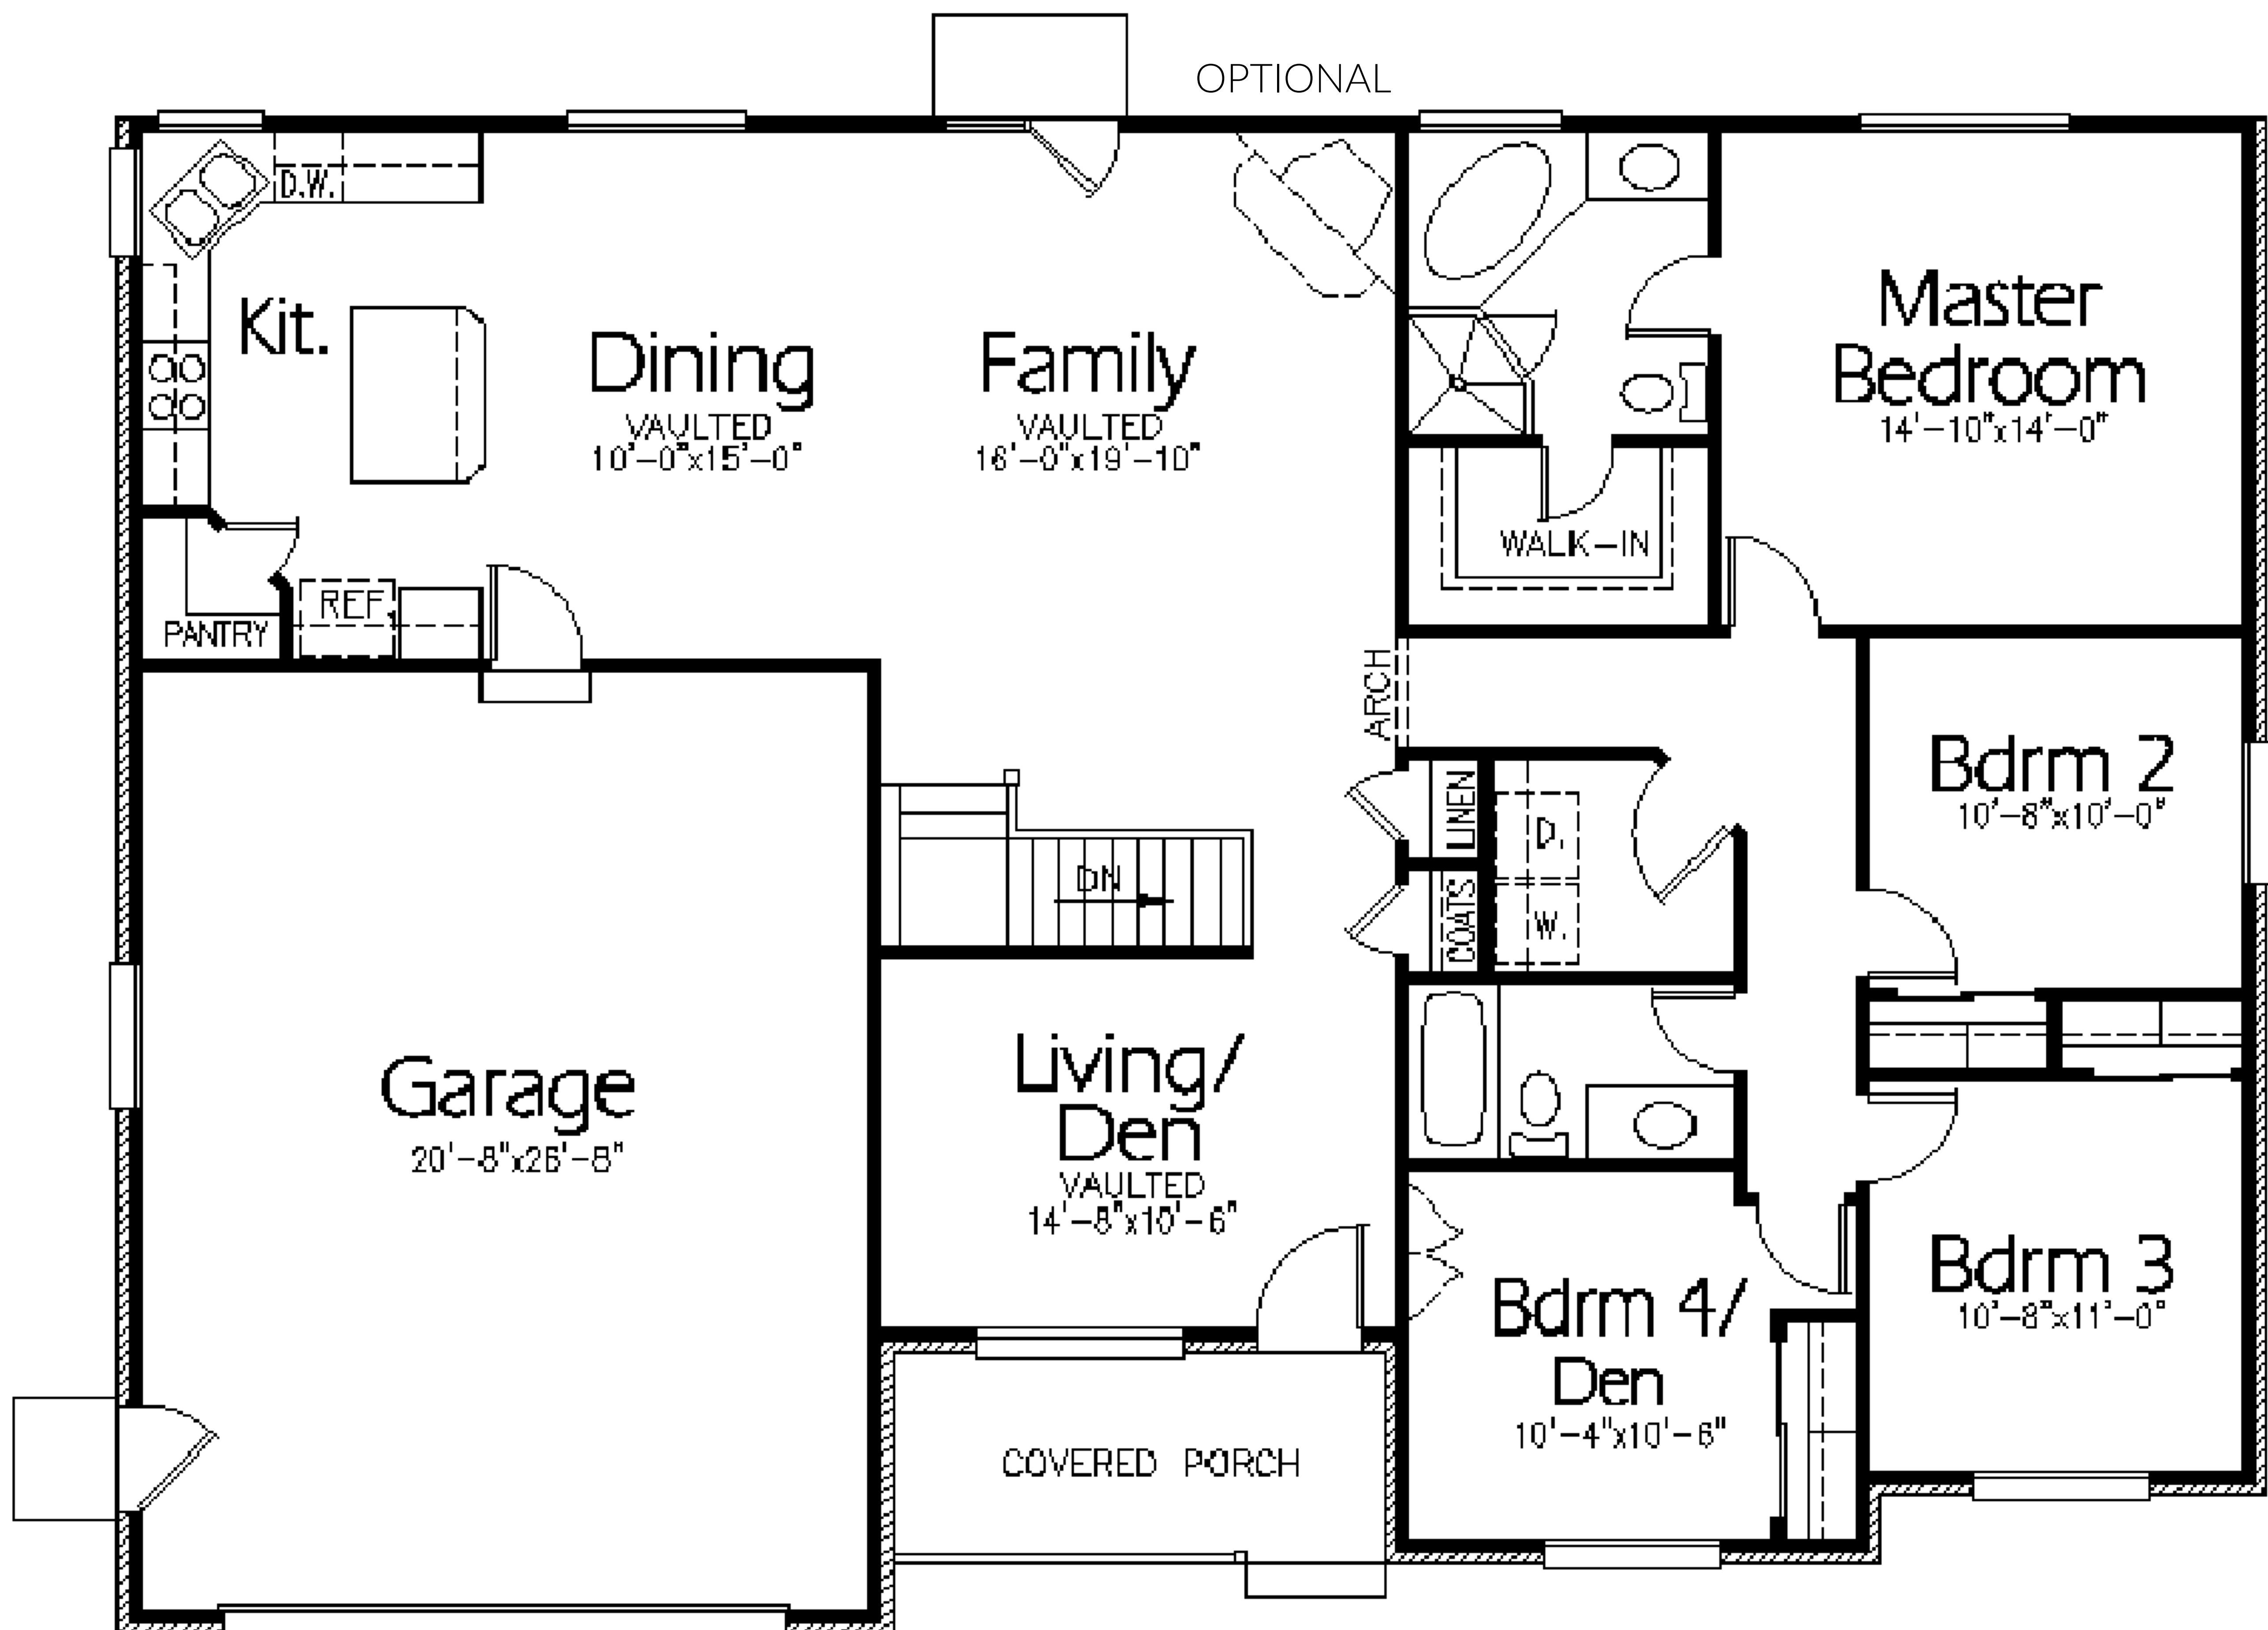

The Fisher Plan

RAMBLER - 1850 FINISHED SQ FT - 3789 TOTAL SQ FT - 4 BEDS - 2 BATHS 3 CAR GARAGE

Exterior & interior elevation is an artist rendering and may not represent the final exterior finishes.. see features sheet

PRIDE BUILT HOMES