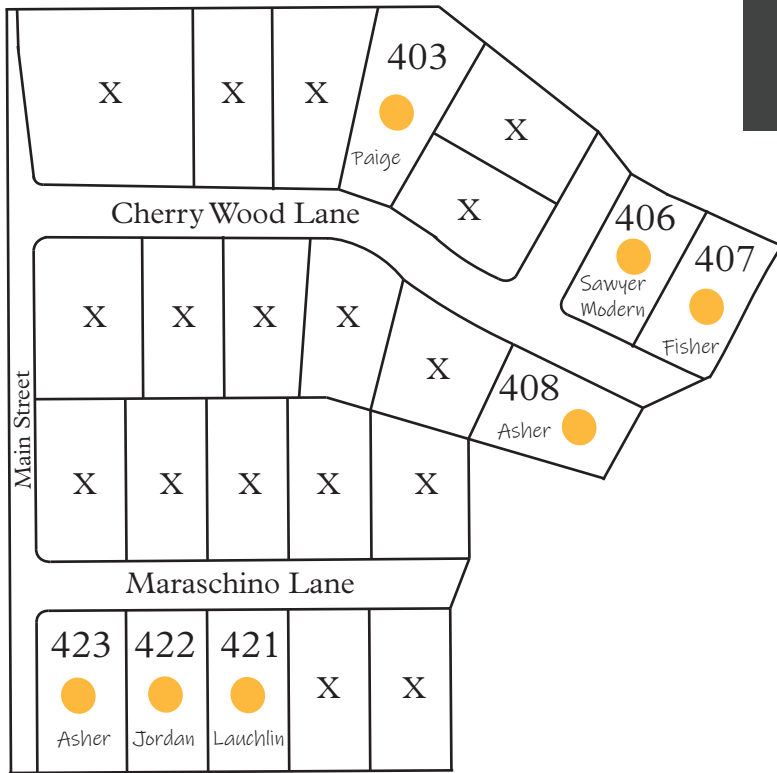

PRIDE BUILT HOMES

Cherry Grove IN GRANTSVILLE

- Available
- Sold
- X Unavailable

Lot#	Address	Acreage	Premium
SOLD 403	45 South Cherry Wood Ln.	0.63	5,000
SOLD 406	71 South Cherry Wood Ln.	0.50	2,000
SOLD 407	77 South Cherry Wood Ln.	0.50	4,000
SOLD 408	72 South Cherry Wood Ln.	0.50	
SOLD 421	32 Maraschino Ln.	0.50	
SOLD 422	18 Maraschino Ln.	0.50	
SOLD 423	6 Maraschino Ln.	0.55	