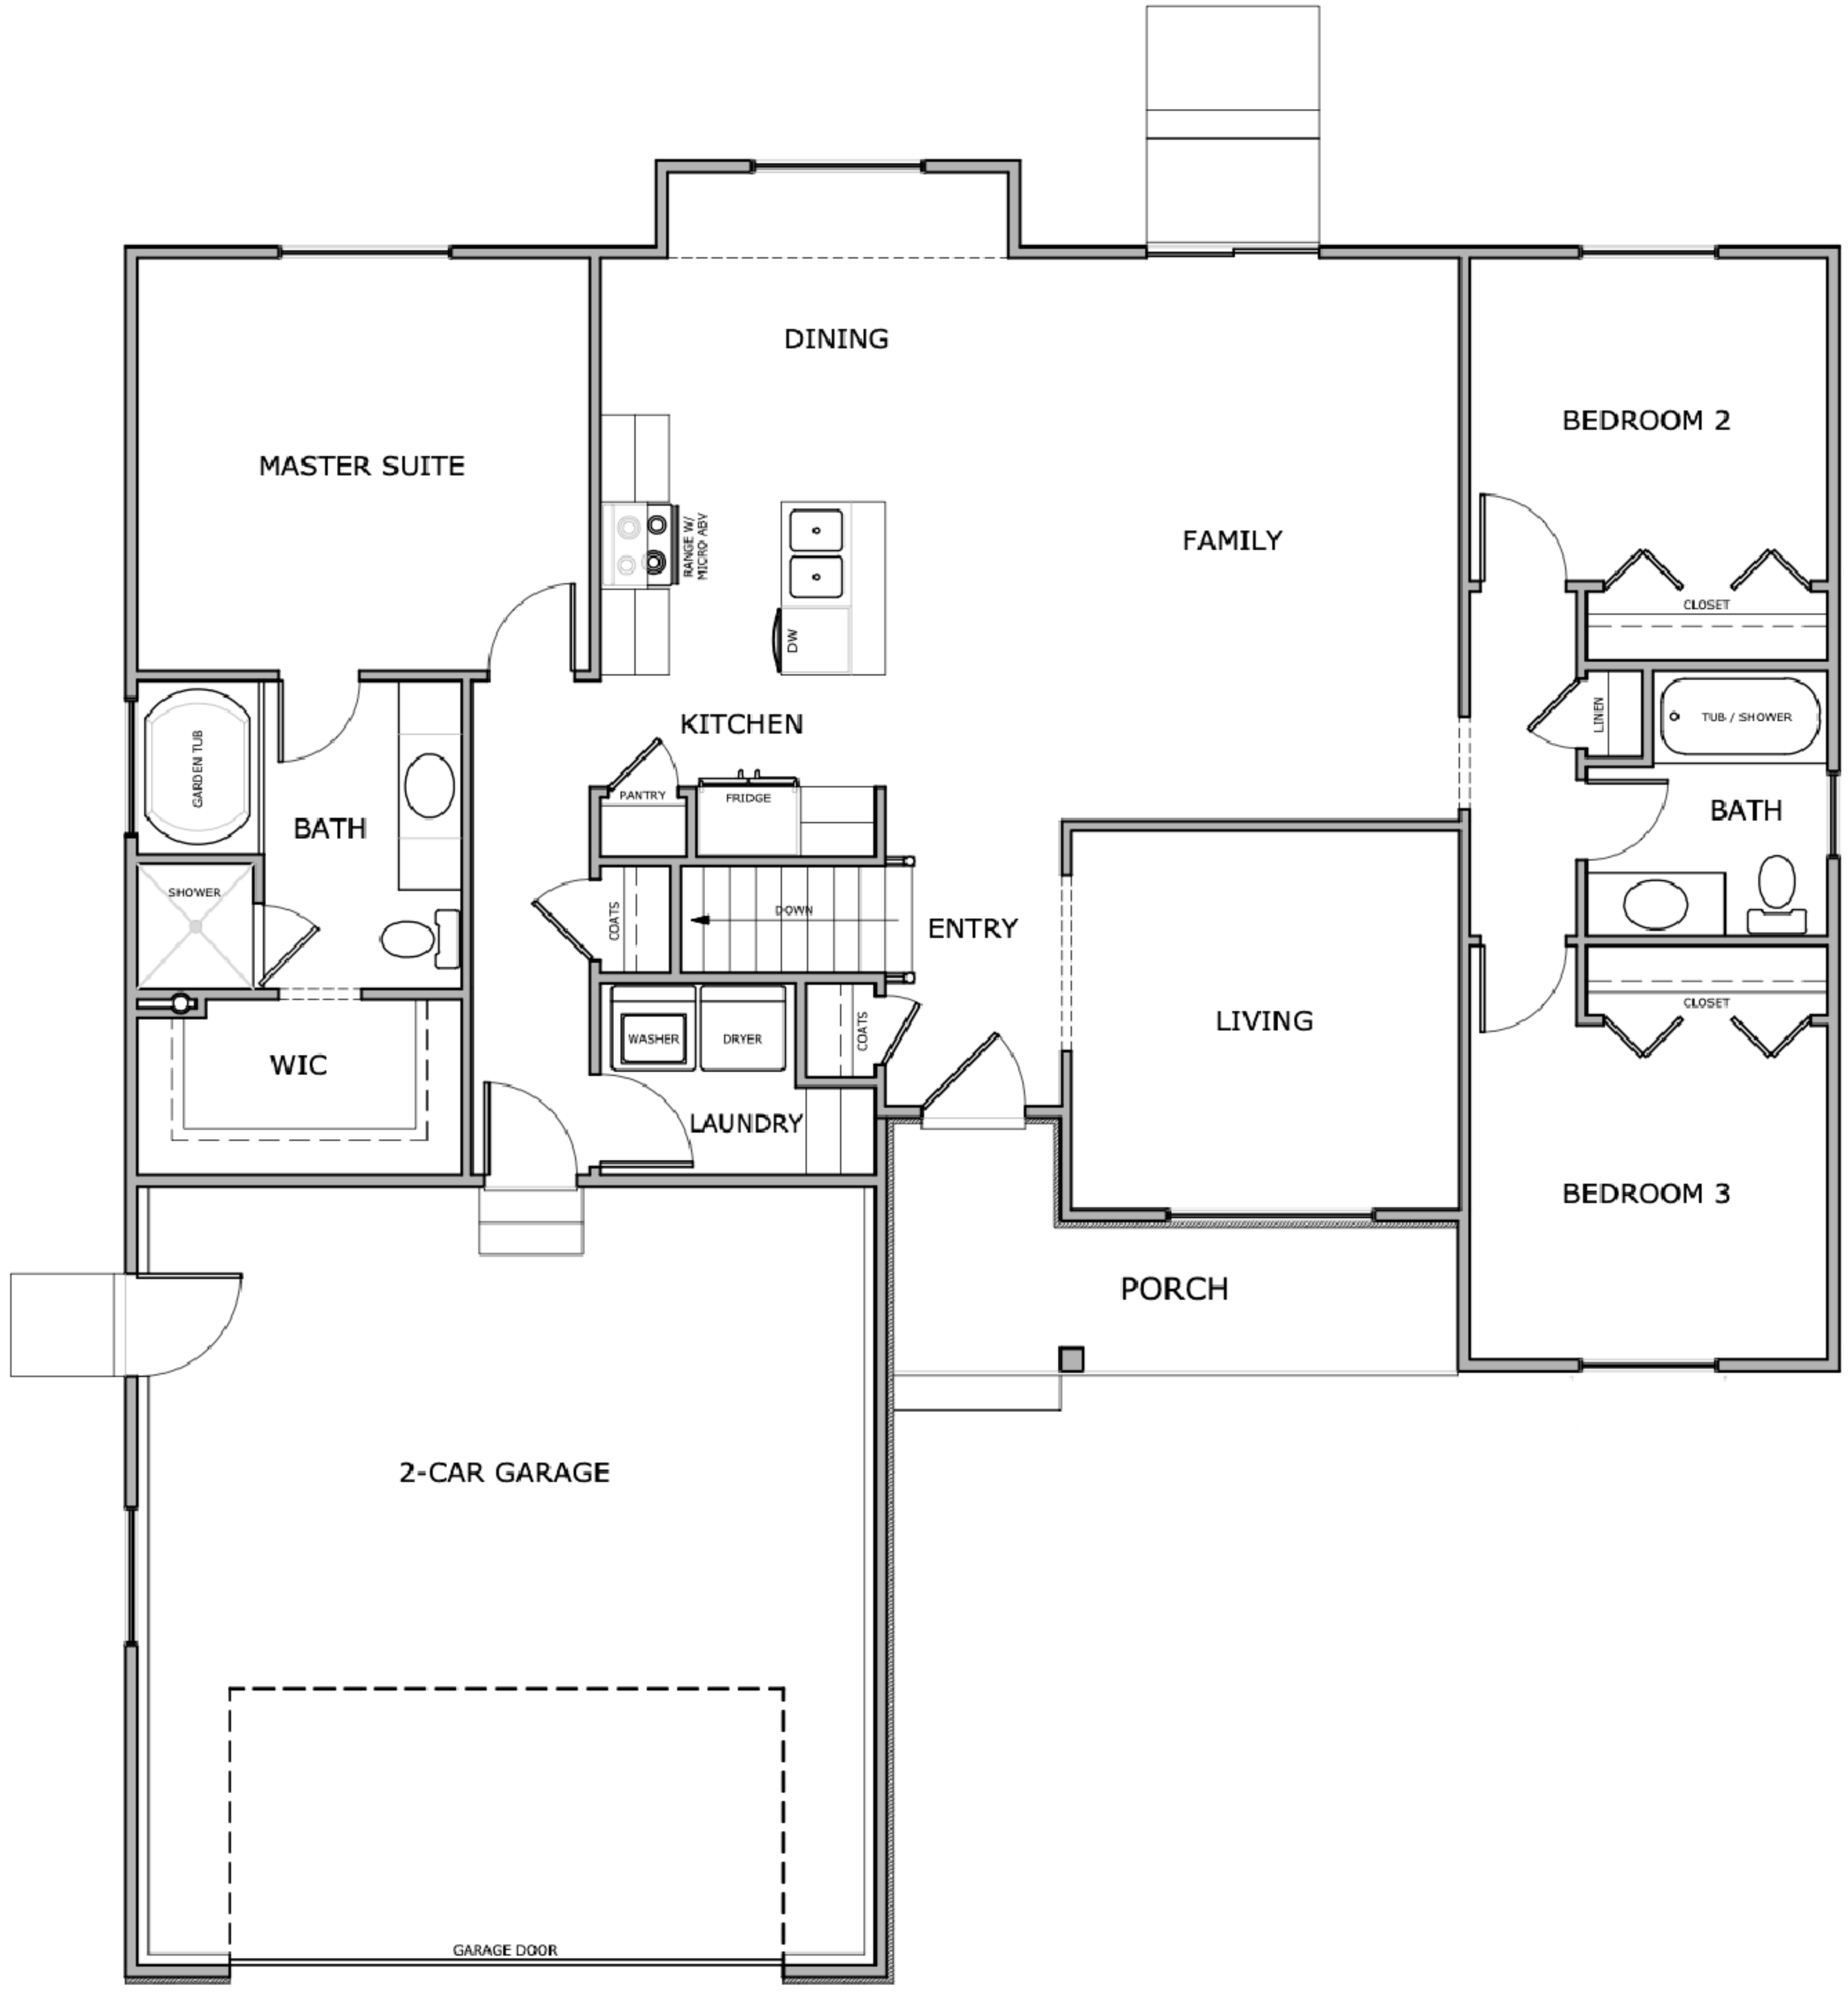

# The Portland Plan

RAMBLER - 1432 SQ FT - 2884 TOTAL SQ FT - 3 BED - 2 BATH 2 CAR

Exterior & interior elevation are an artist rendering and may not represent the final finishes