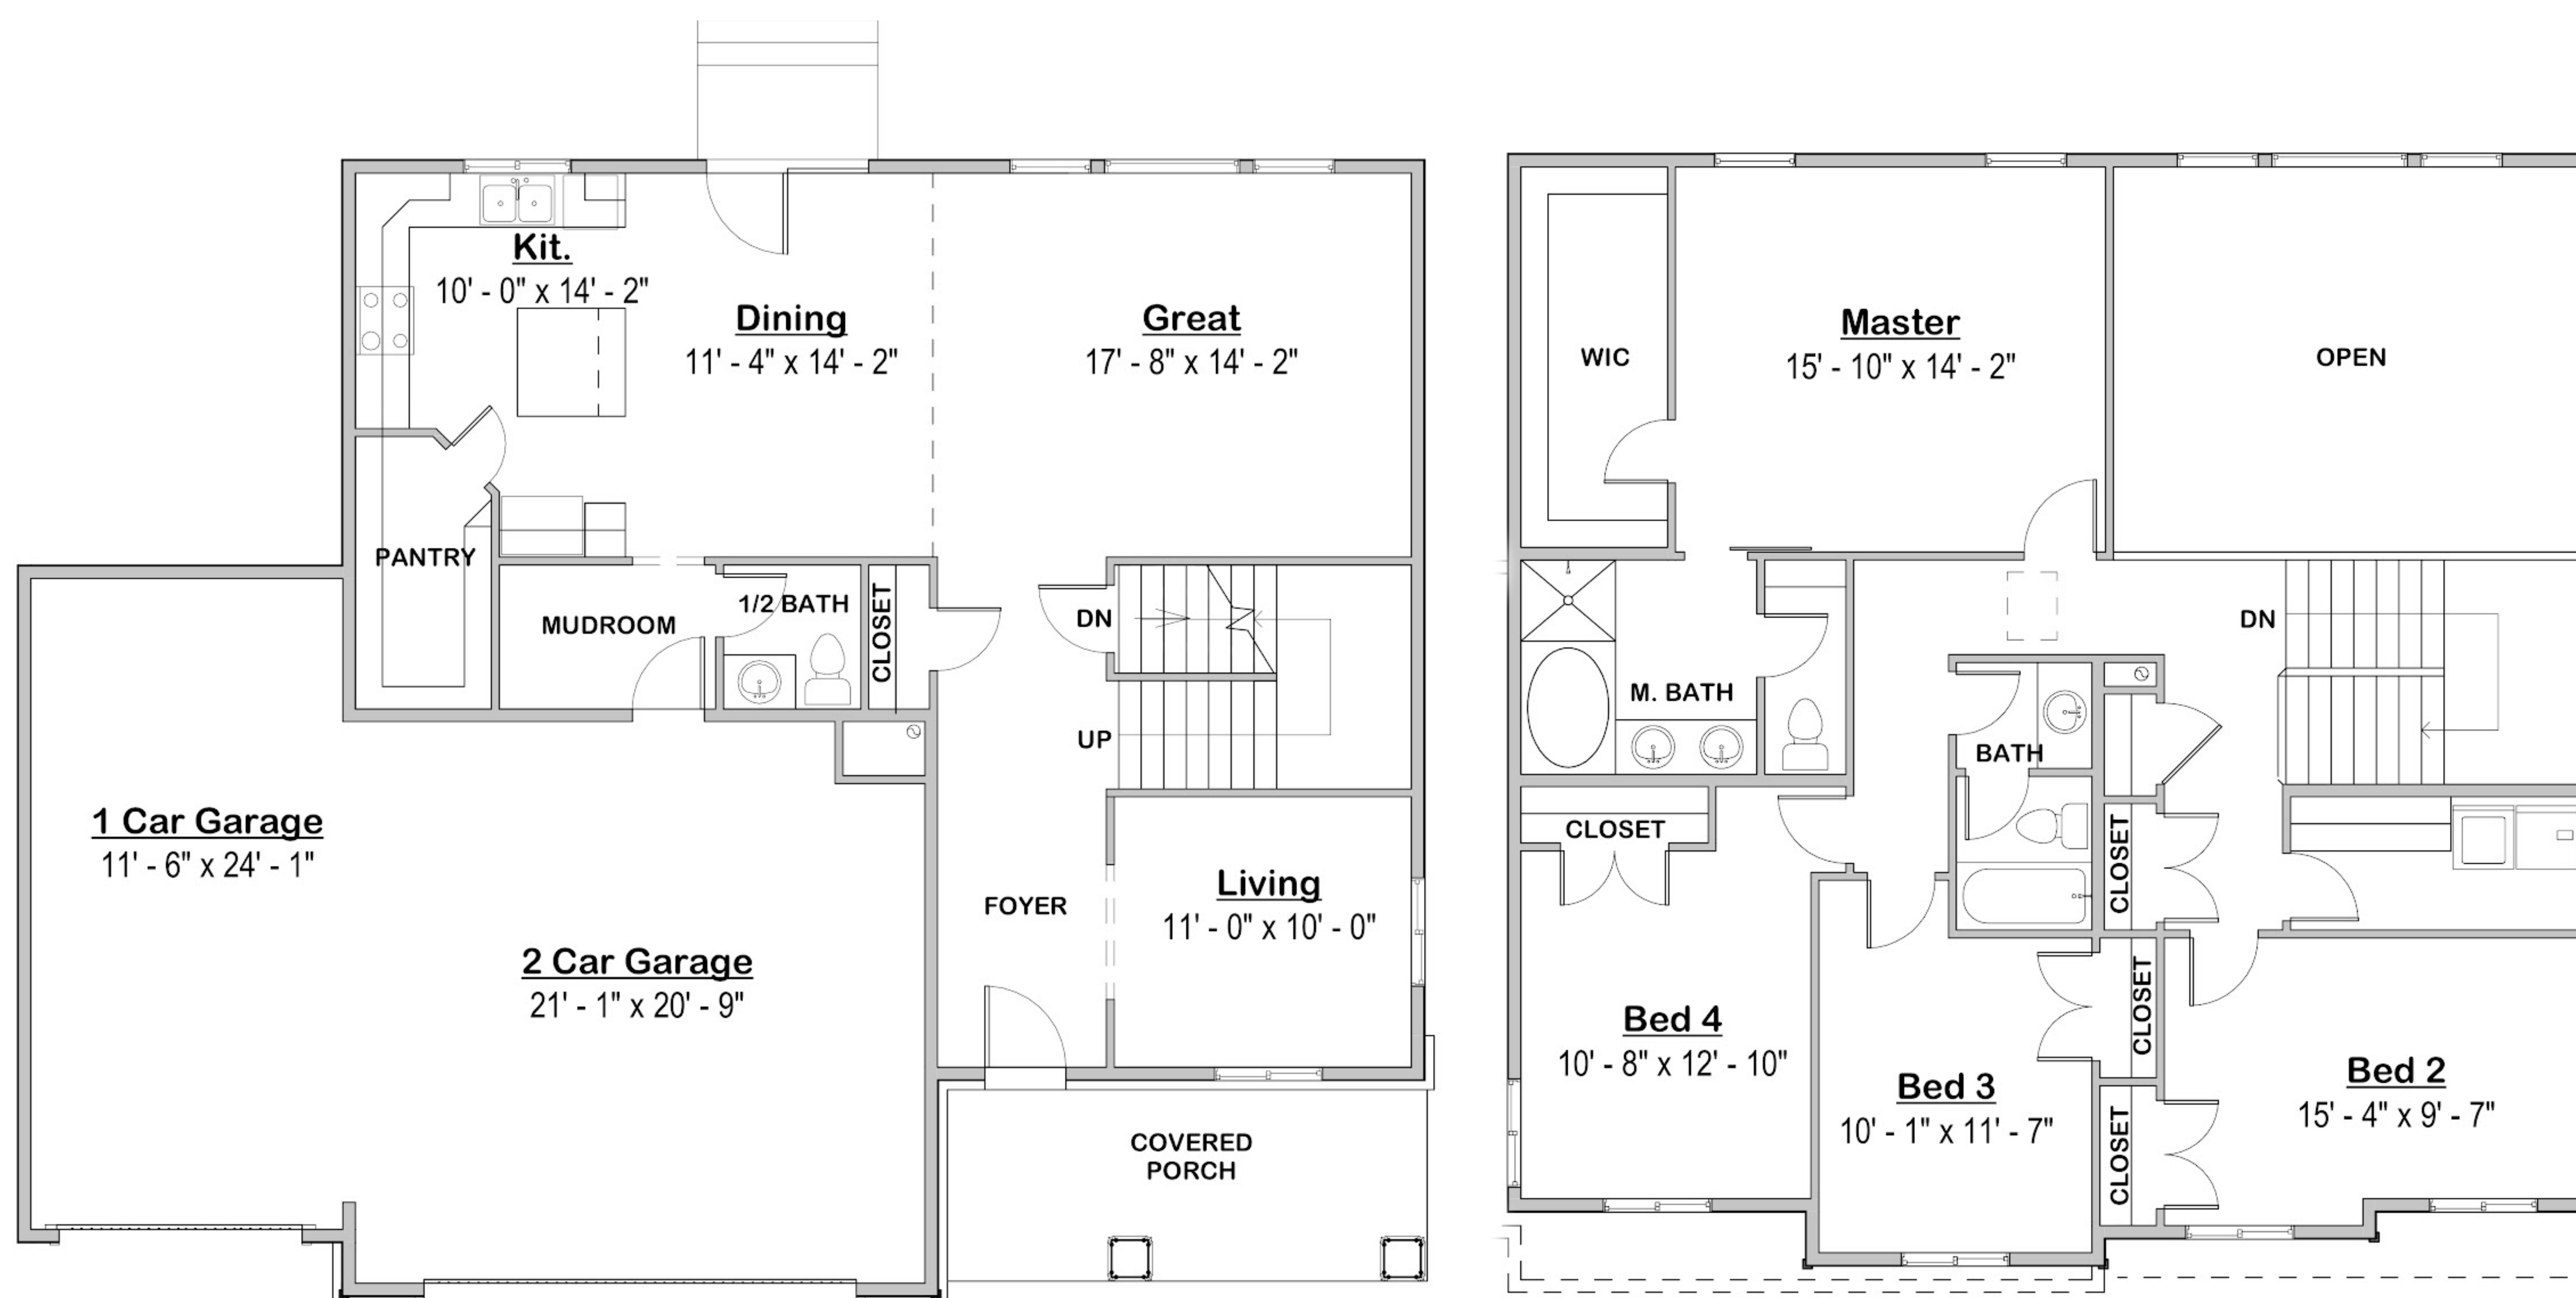

The Brooklyn Plan

TWO-STORY - 2573 FINISHED SQ FT - 3680 TOTAL SQ FT - 4 BED - 2.5 BATHS - 3 CAR GARAGE

Exterior elevation & interior features listed are an artist rendering and may not represent the final standard features. See standard features list