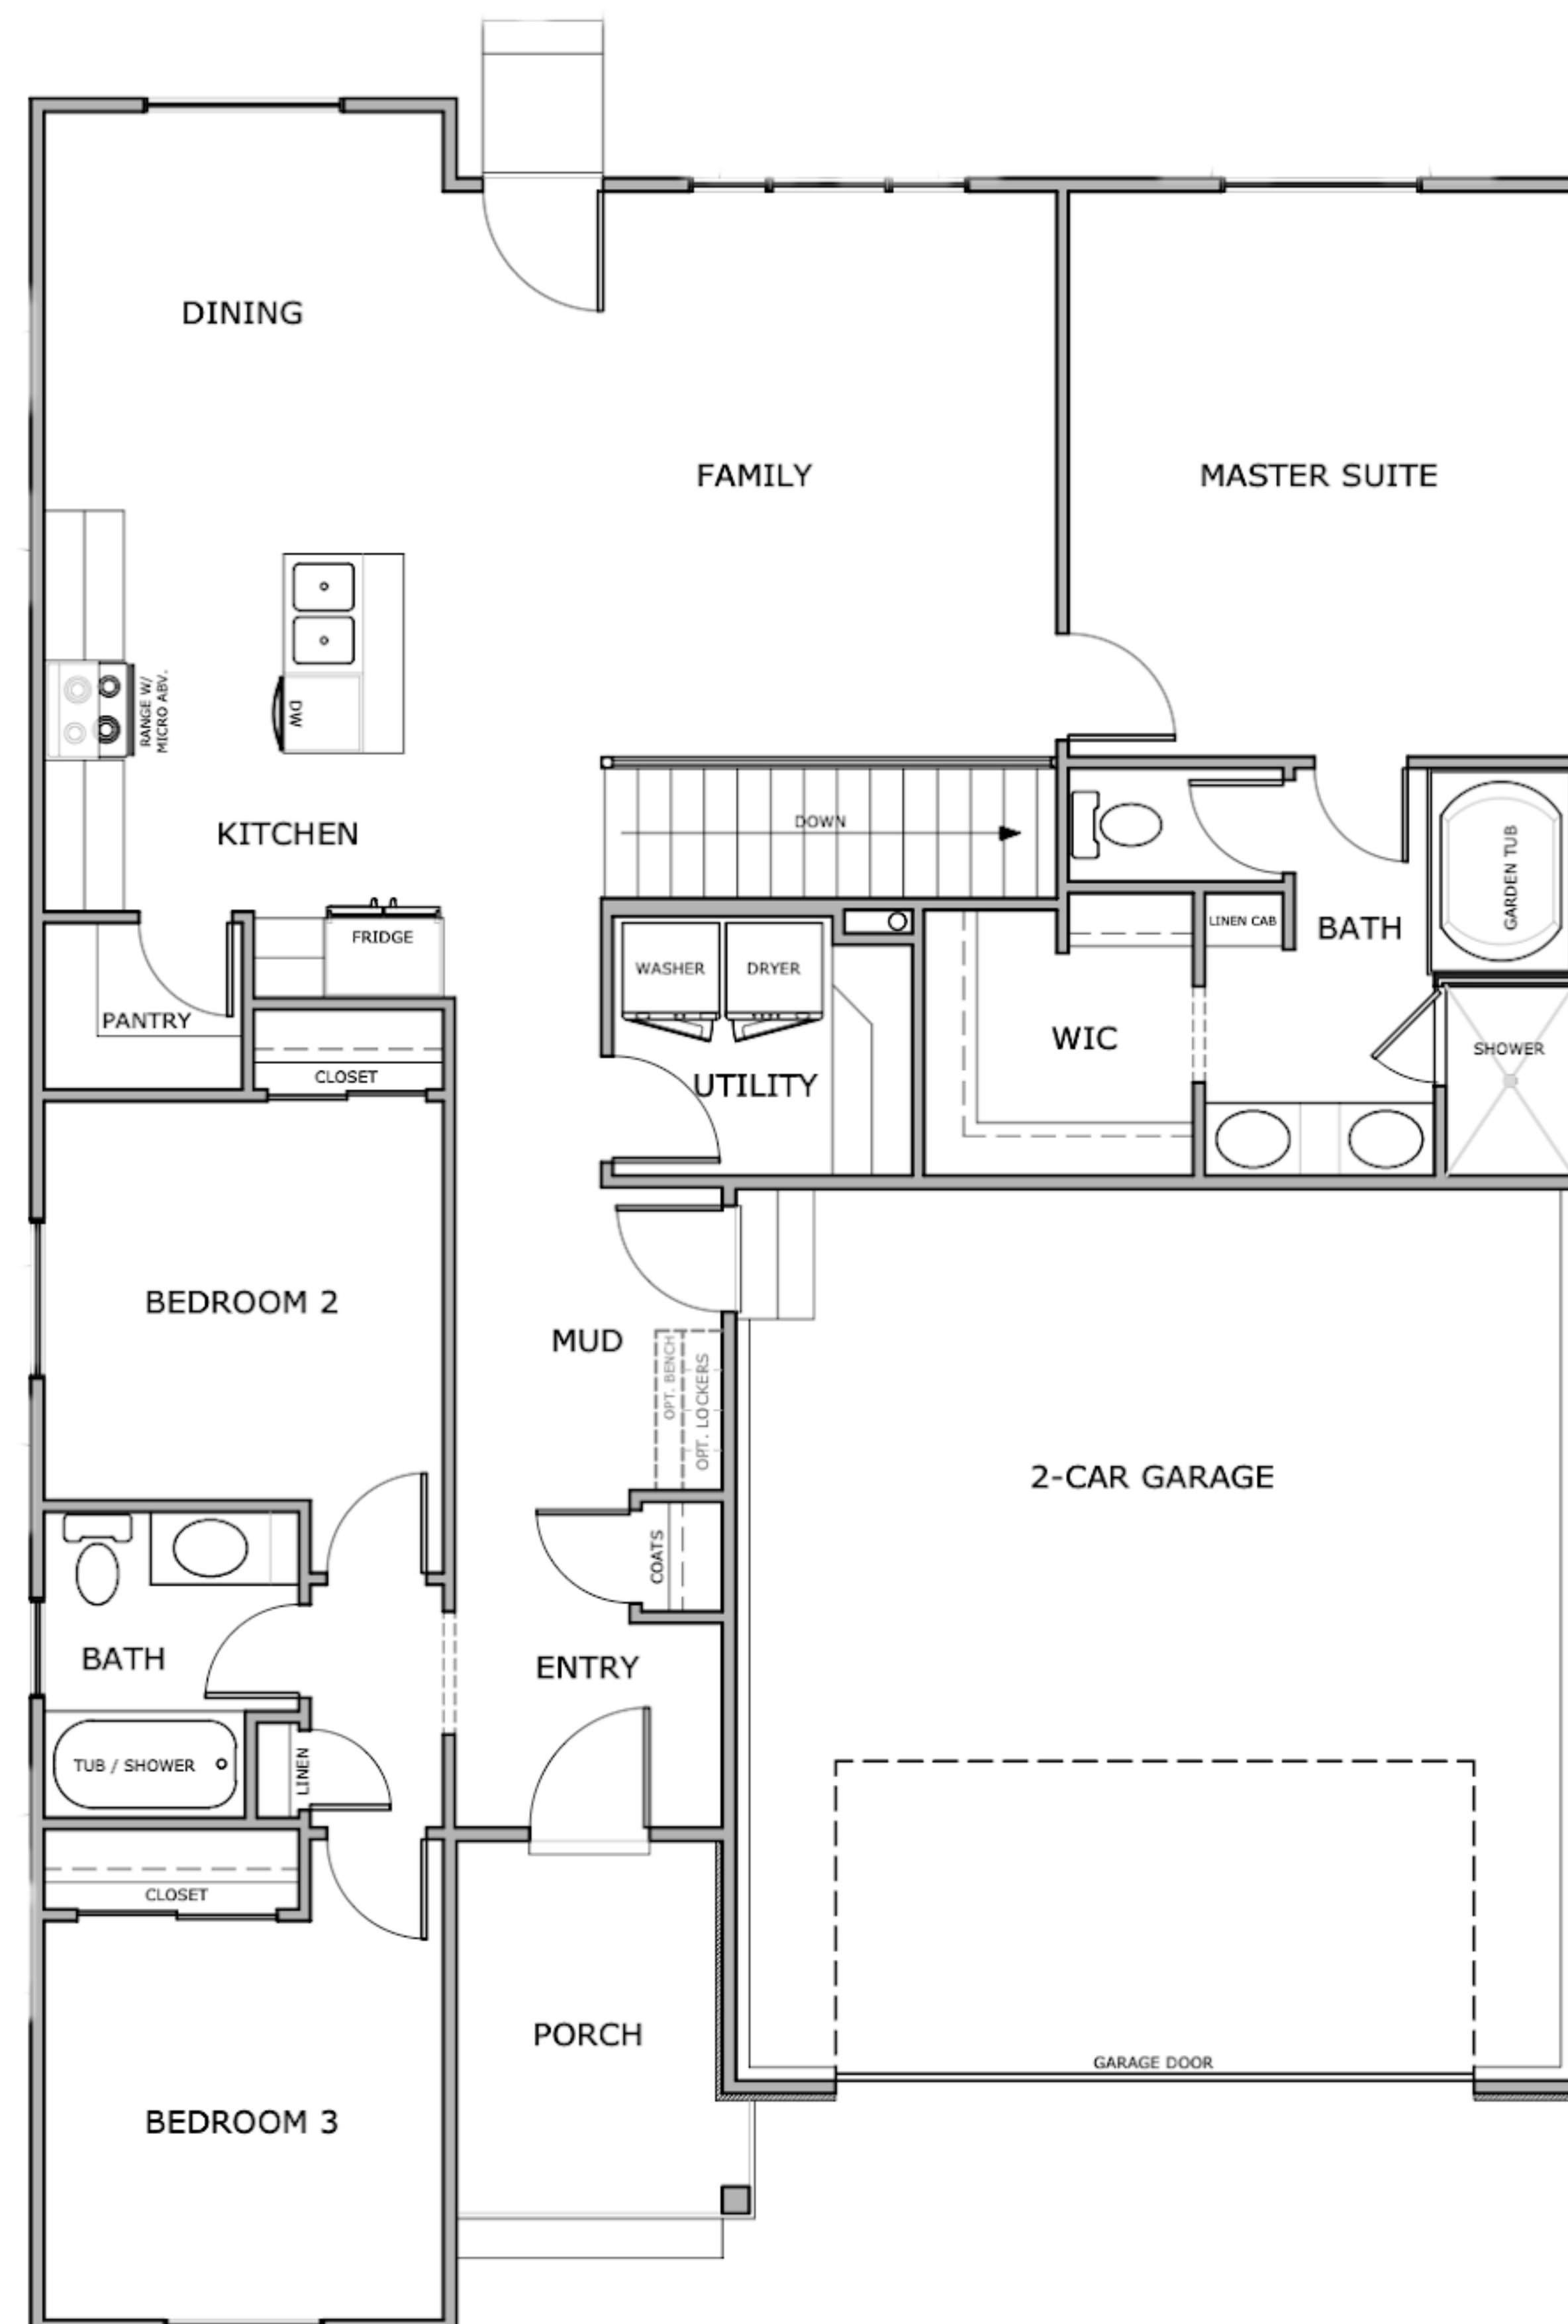

The Lily Plan

RAMBLER - 1408 FINISHED SQ FT - 2827 TOTAL SQ FT - 3 BEDS - 2 BATHS - 2 CAR GARAGE

Exterior & interior elevation are an artist rendering and may not represent the final exterior finishes. see standard features sheet