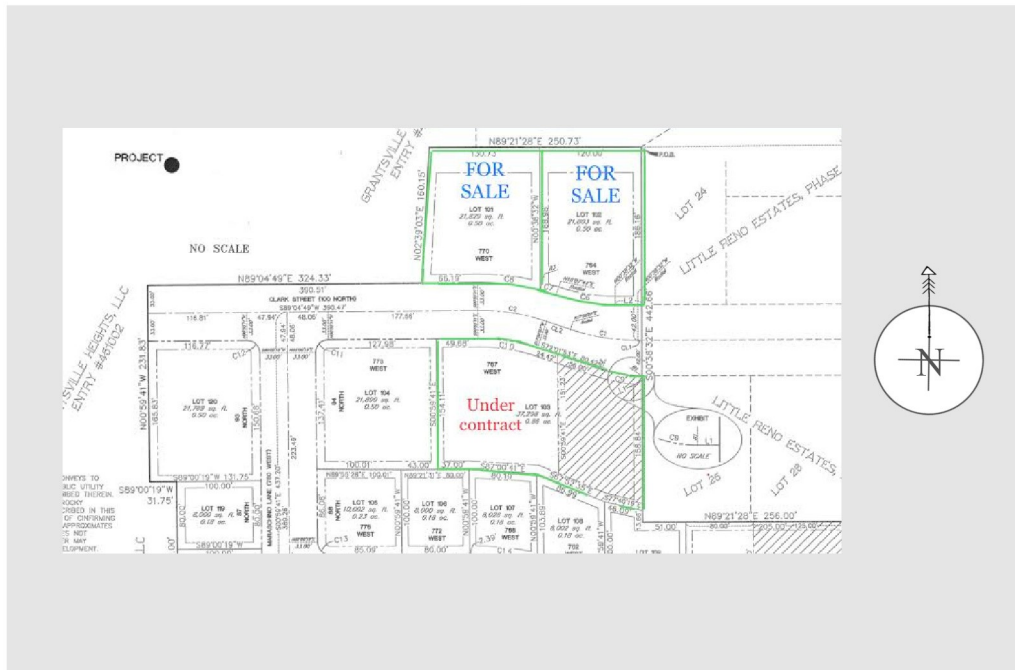

PRIDE BUILT HOMES

Hawthorne Estates
IN GRANTSVILLE

PHASE 1

AVAILABLE LOTS

LOT#	ADDRESS	ACREAGE
101	770 W CLARK ST	.50
102	764 W CLARK ST	.50
103	767 W CLARK ST	.86