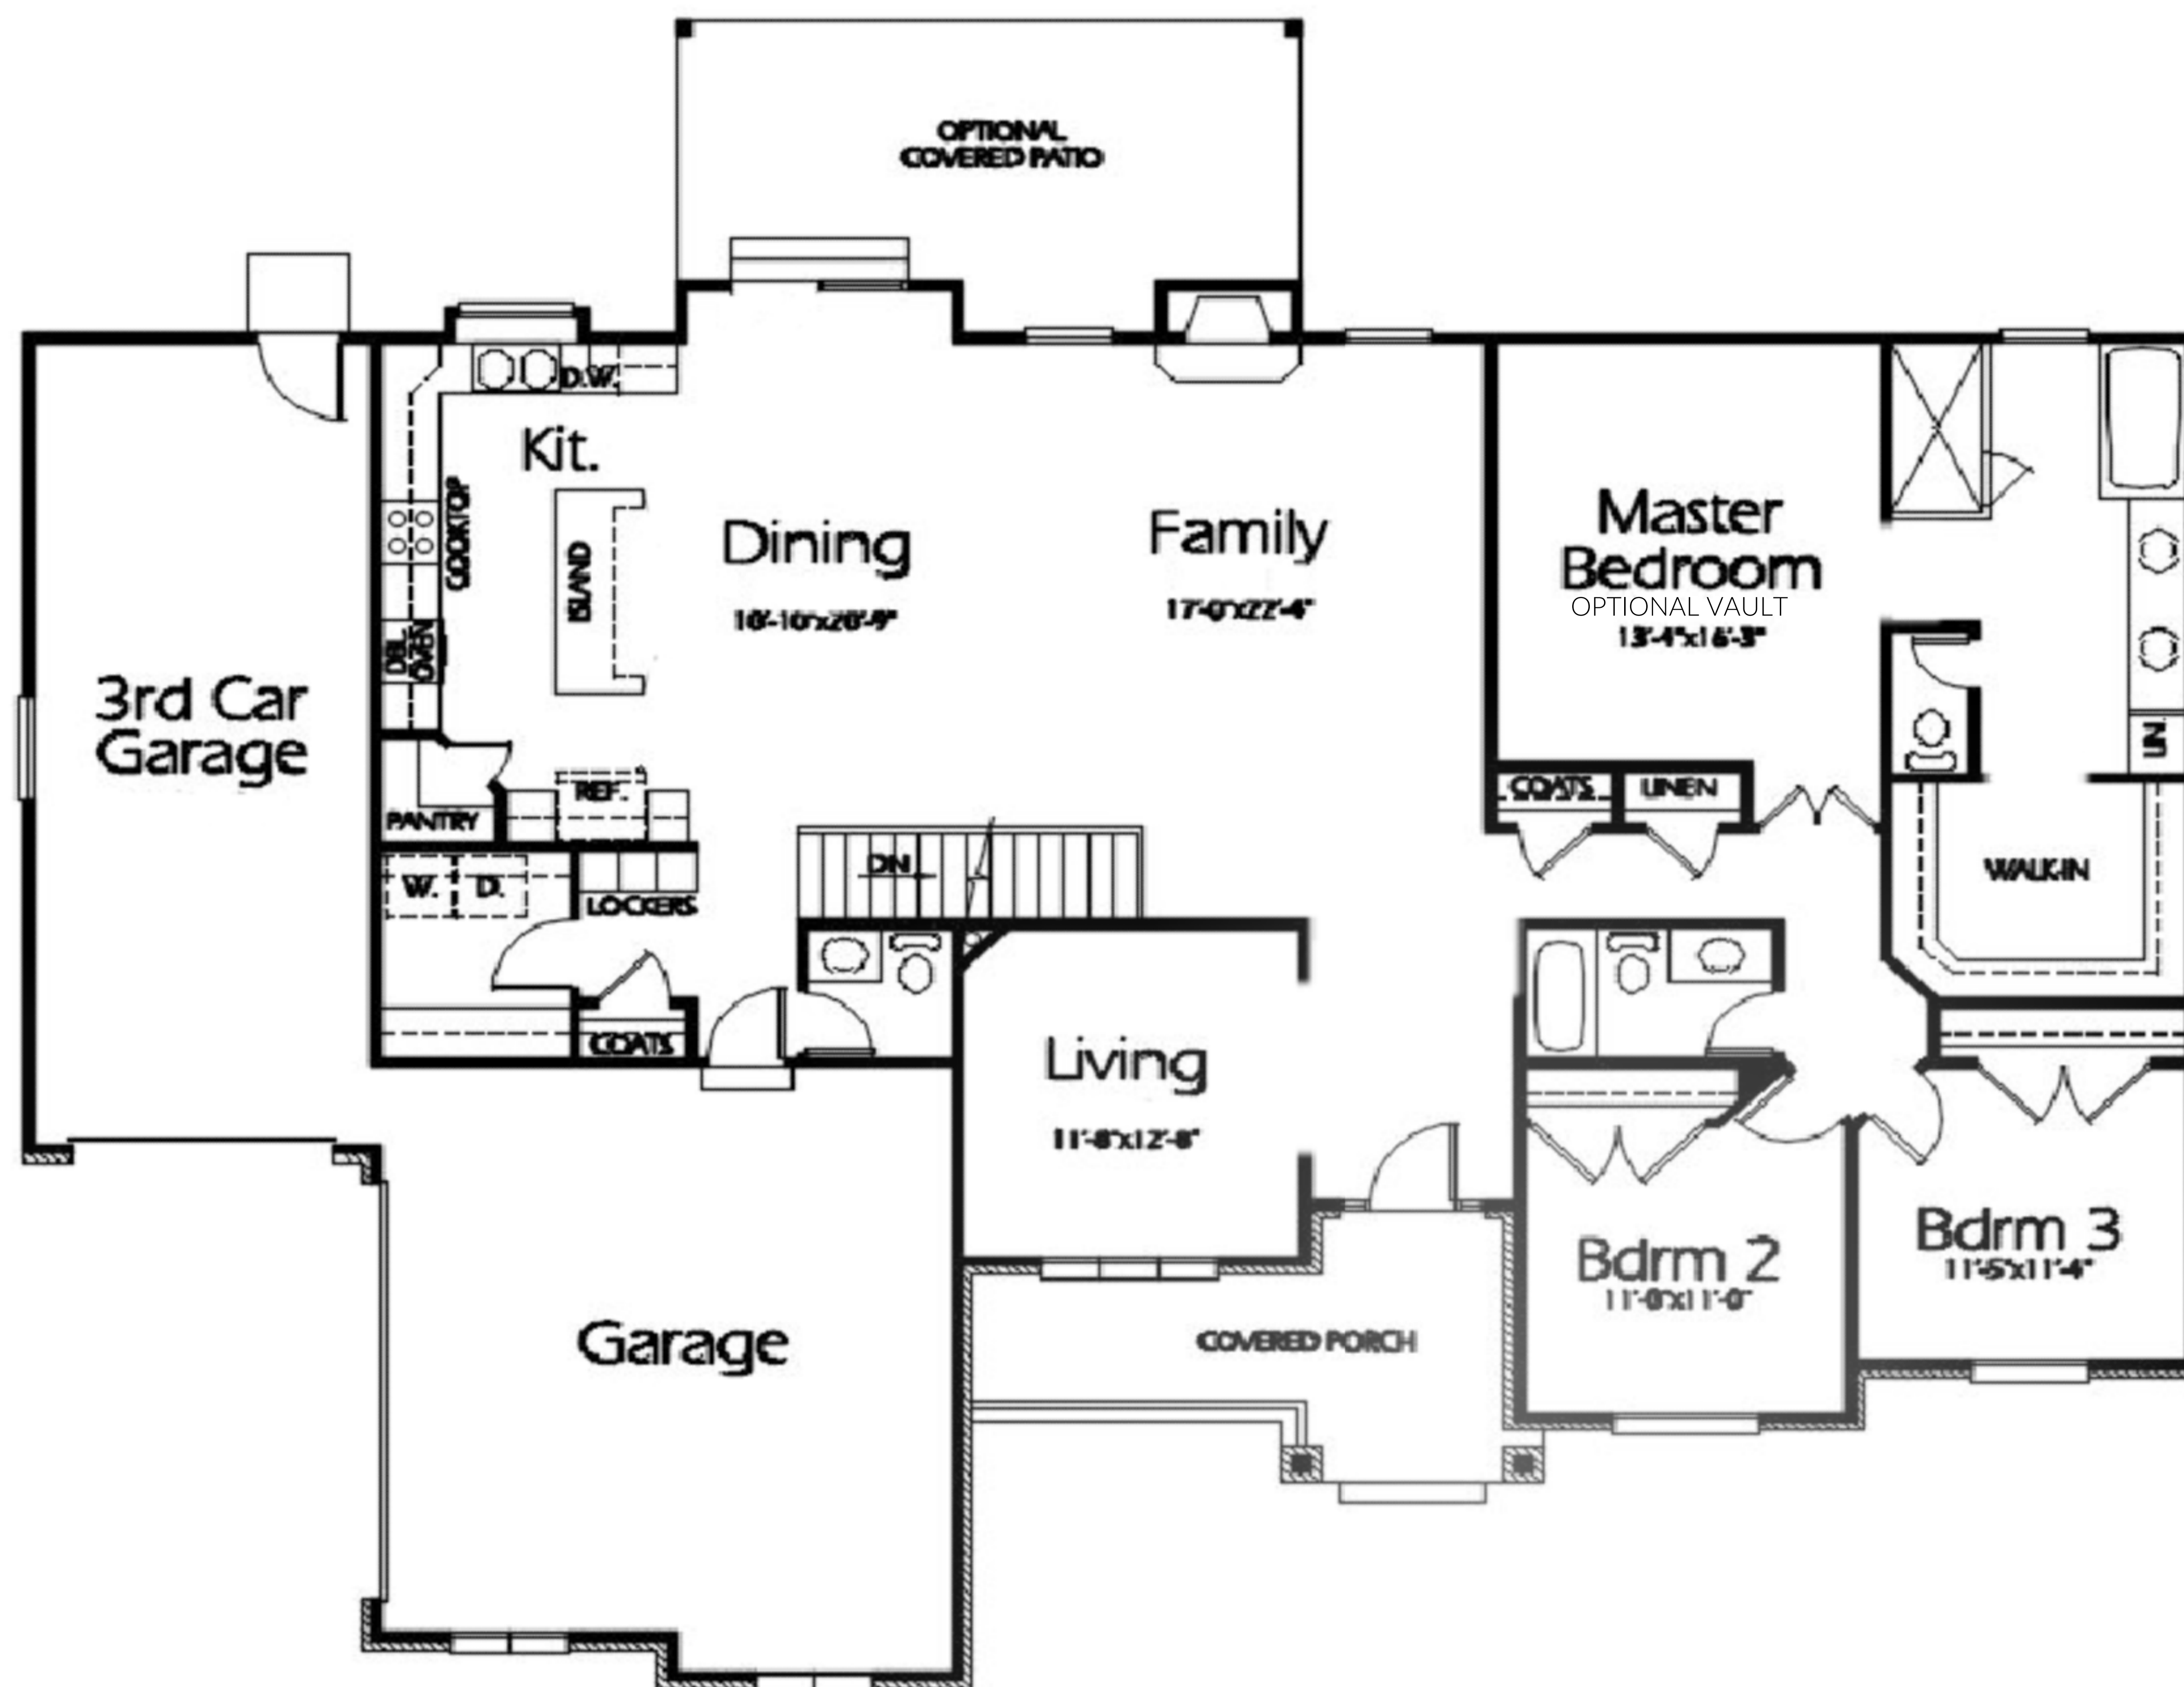

CRAFTSMAN *The Kingston Plan*

RAMBLER - 2273 FINISHED SQ FT - 4662 TOTAL SQ FT - 3 BED - 2.5 BATH - 3 CAR GARAGE

Exterior & interior elevation is an artist rendering and may not represent the final exterior finishes. SEE STANDARD FEATURES LIST