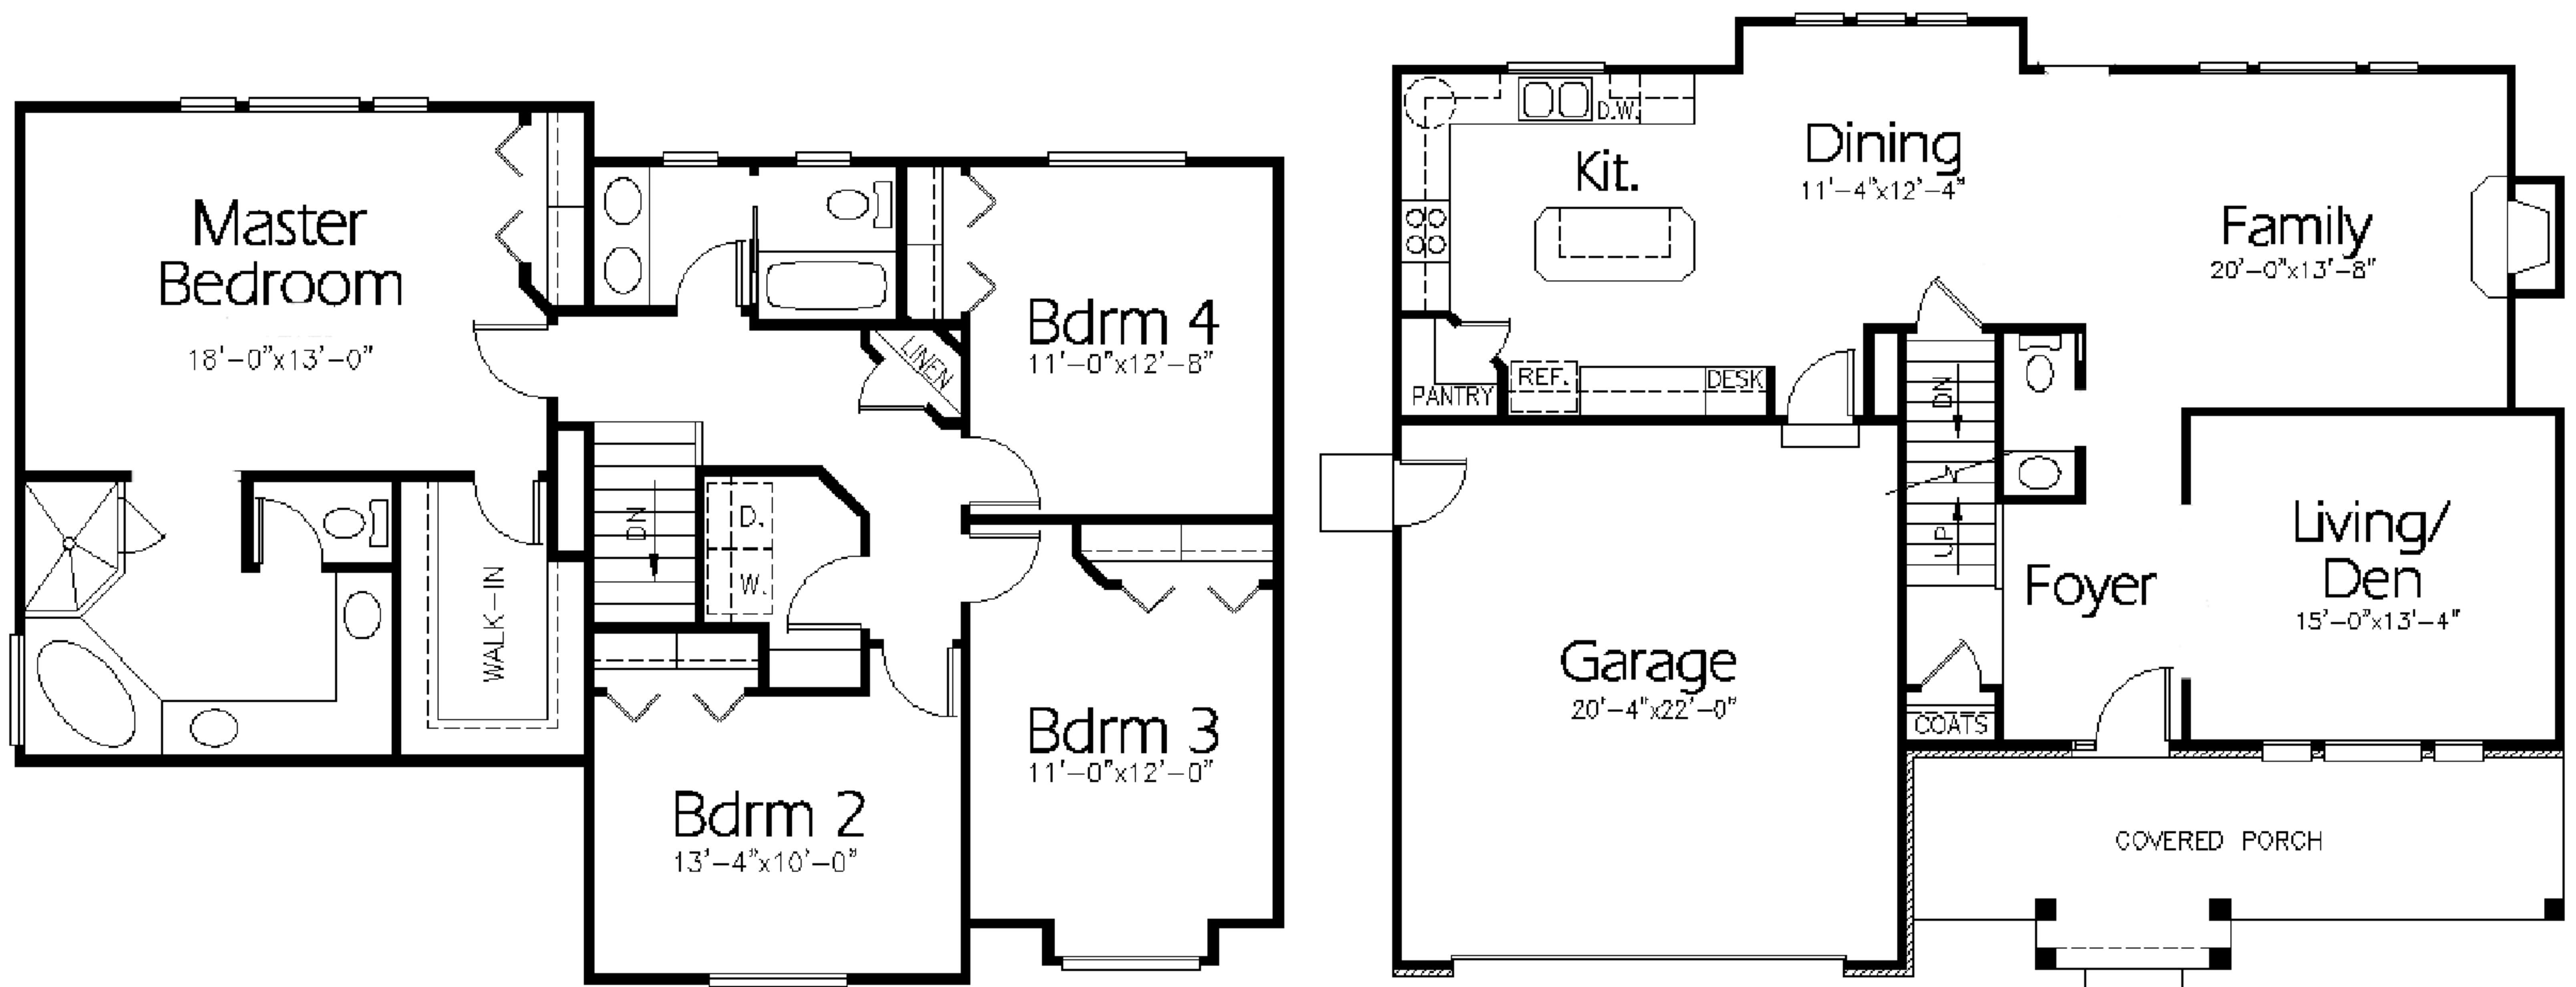

The Savannah Plan

TWO-STORY - 2302 SQ FT - 3581 TOTAL SQ FT - 4 BEDS - 2.5 BATHS

Exterior & interior elevation are an artist rendering and may not represent the final finishes.. see features sheet.

PRIDE BUILT HOMES