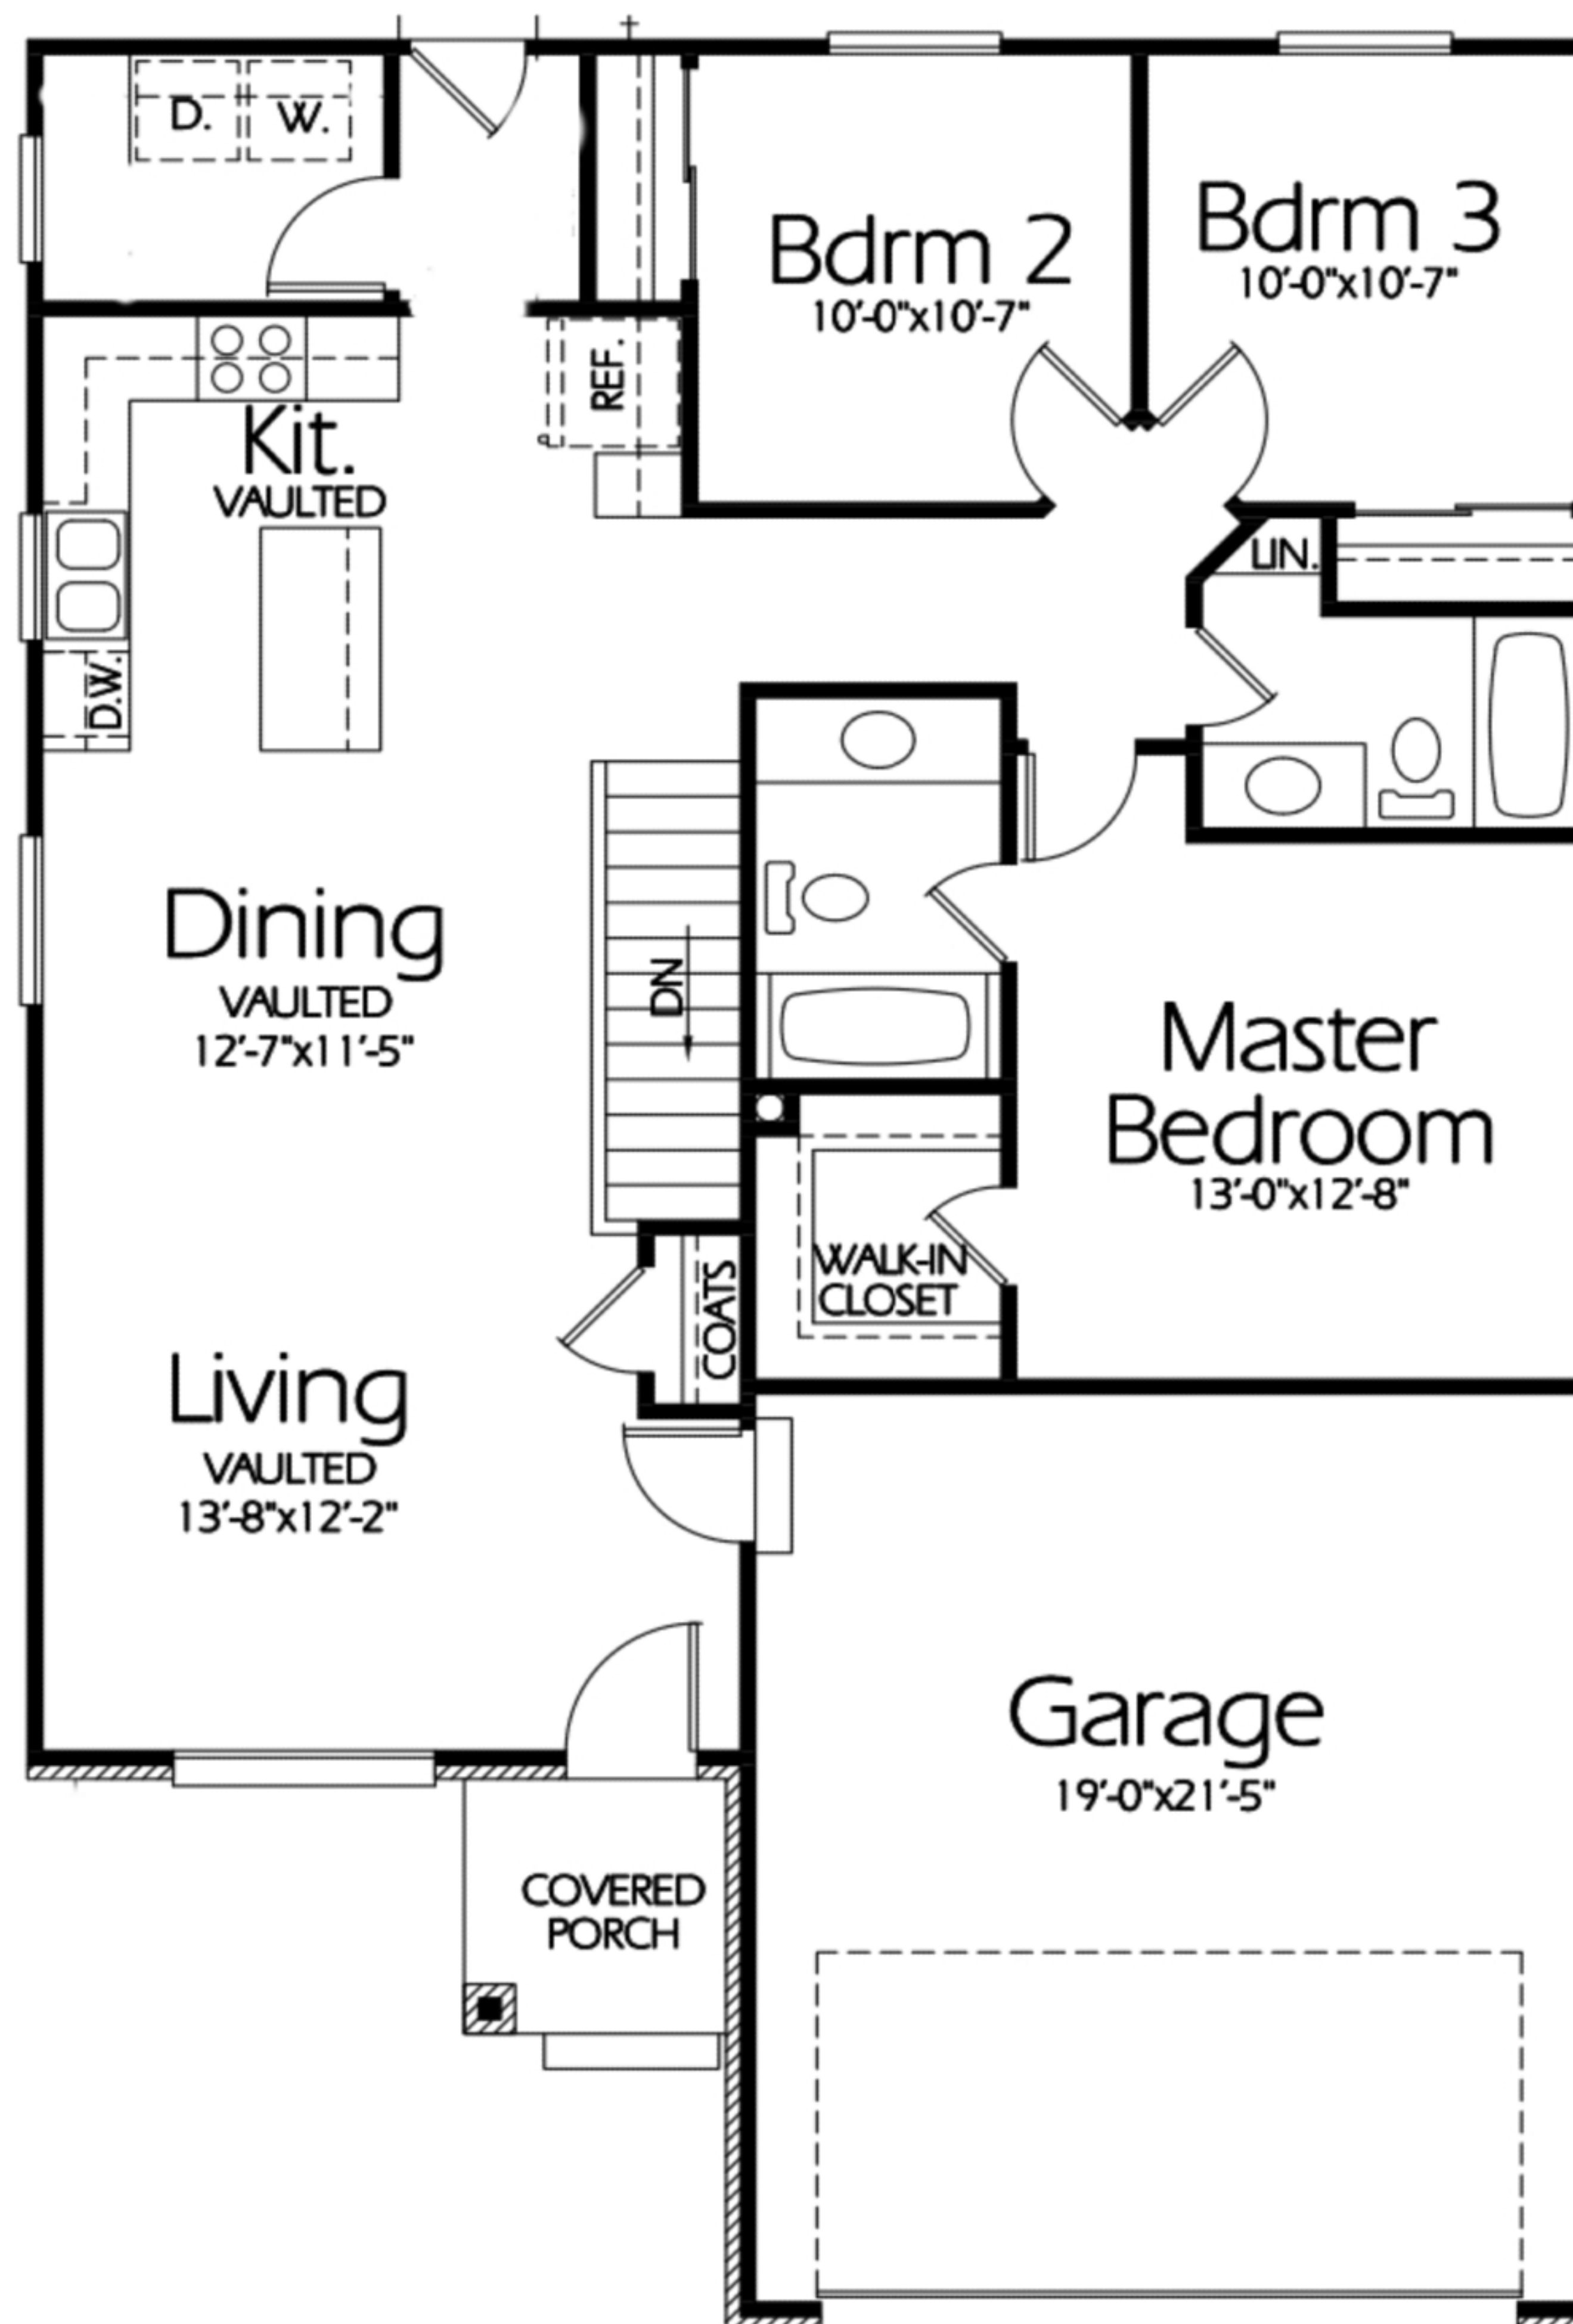

# The Abbey Plan

RAMBLER - 1299 SQ FT - 2598 TOTAL SQ FT - 3 BED - 2 BATH - 2 CAR GARAGE

Exterior elevation is an artist rendering and may not represent the final exterior finishes SEE FEATURES LIST