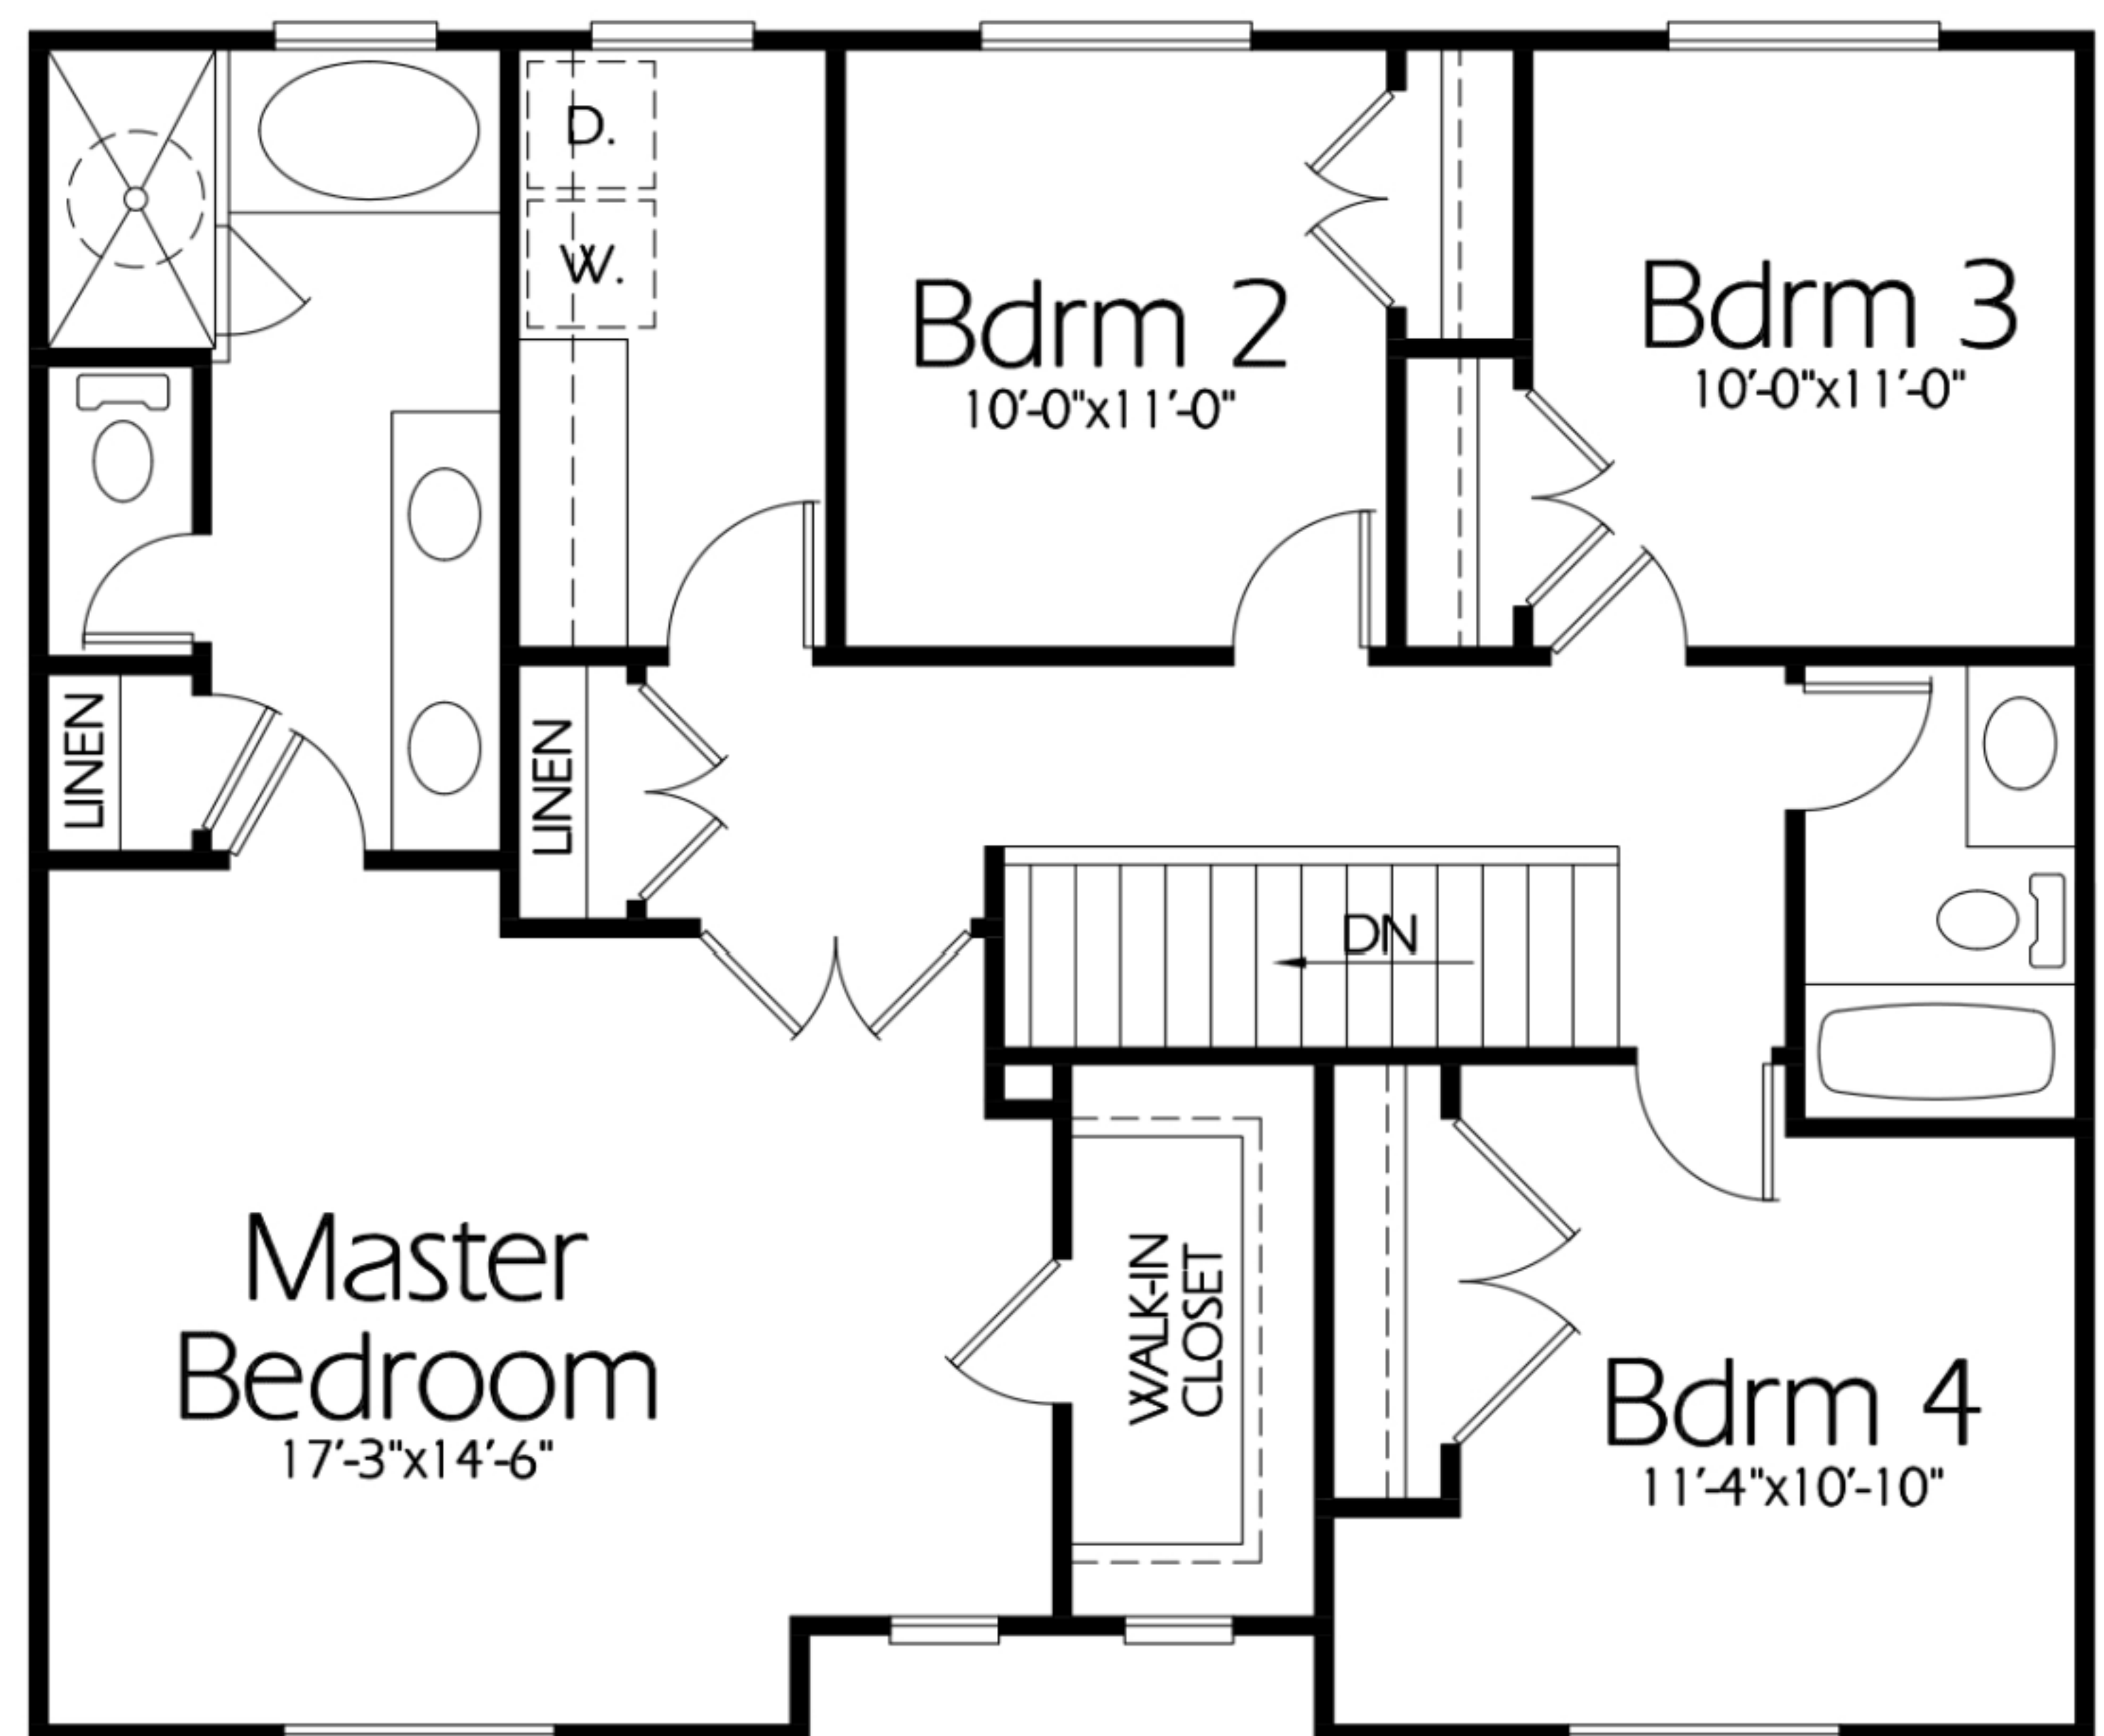

MODERN *The McCade Plan*

TWO-STORY - 2062 SQ FT - 3030 TOTAL SQ FT - 3 BED - 2 BATH - 3 CAR GARAGE

Exterior elevation is an artist rendering and may not represent the final exterior finishes. SEE STANDARD FEATURES LIST