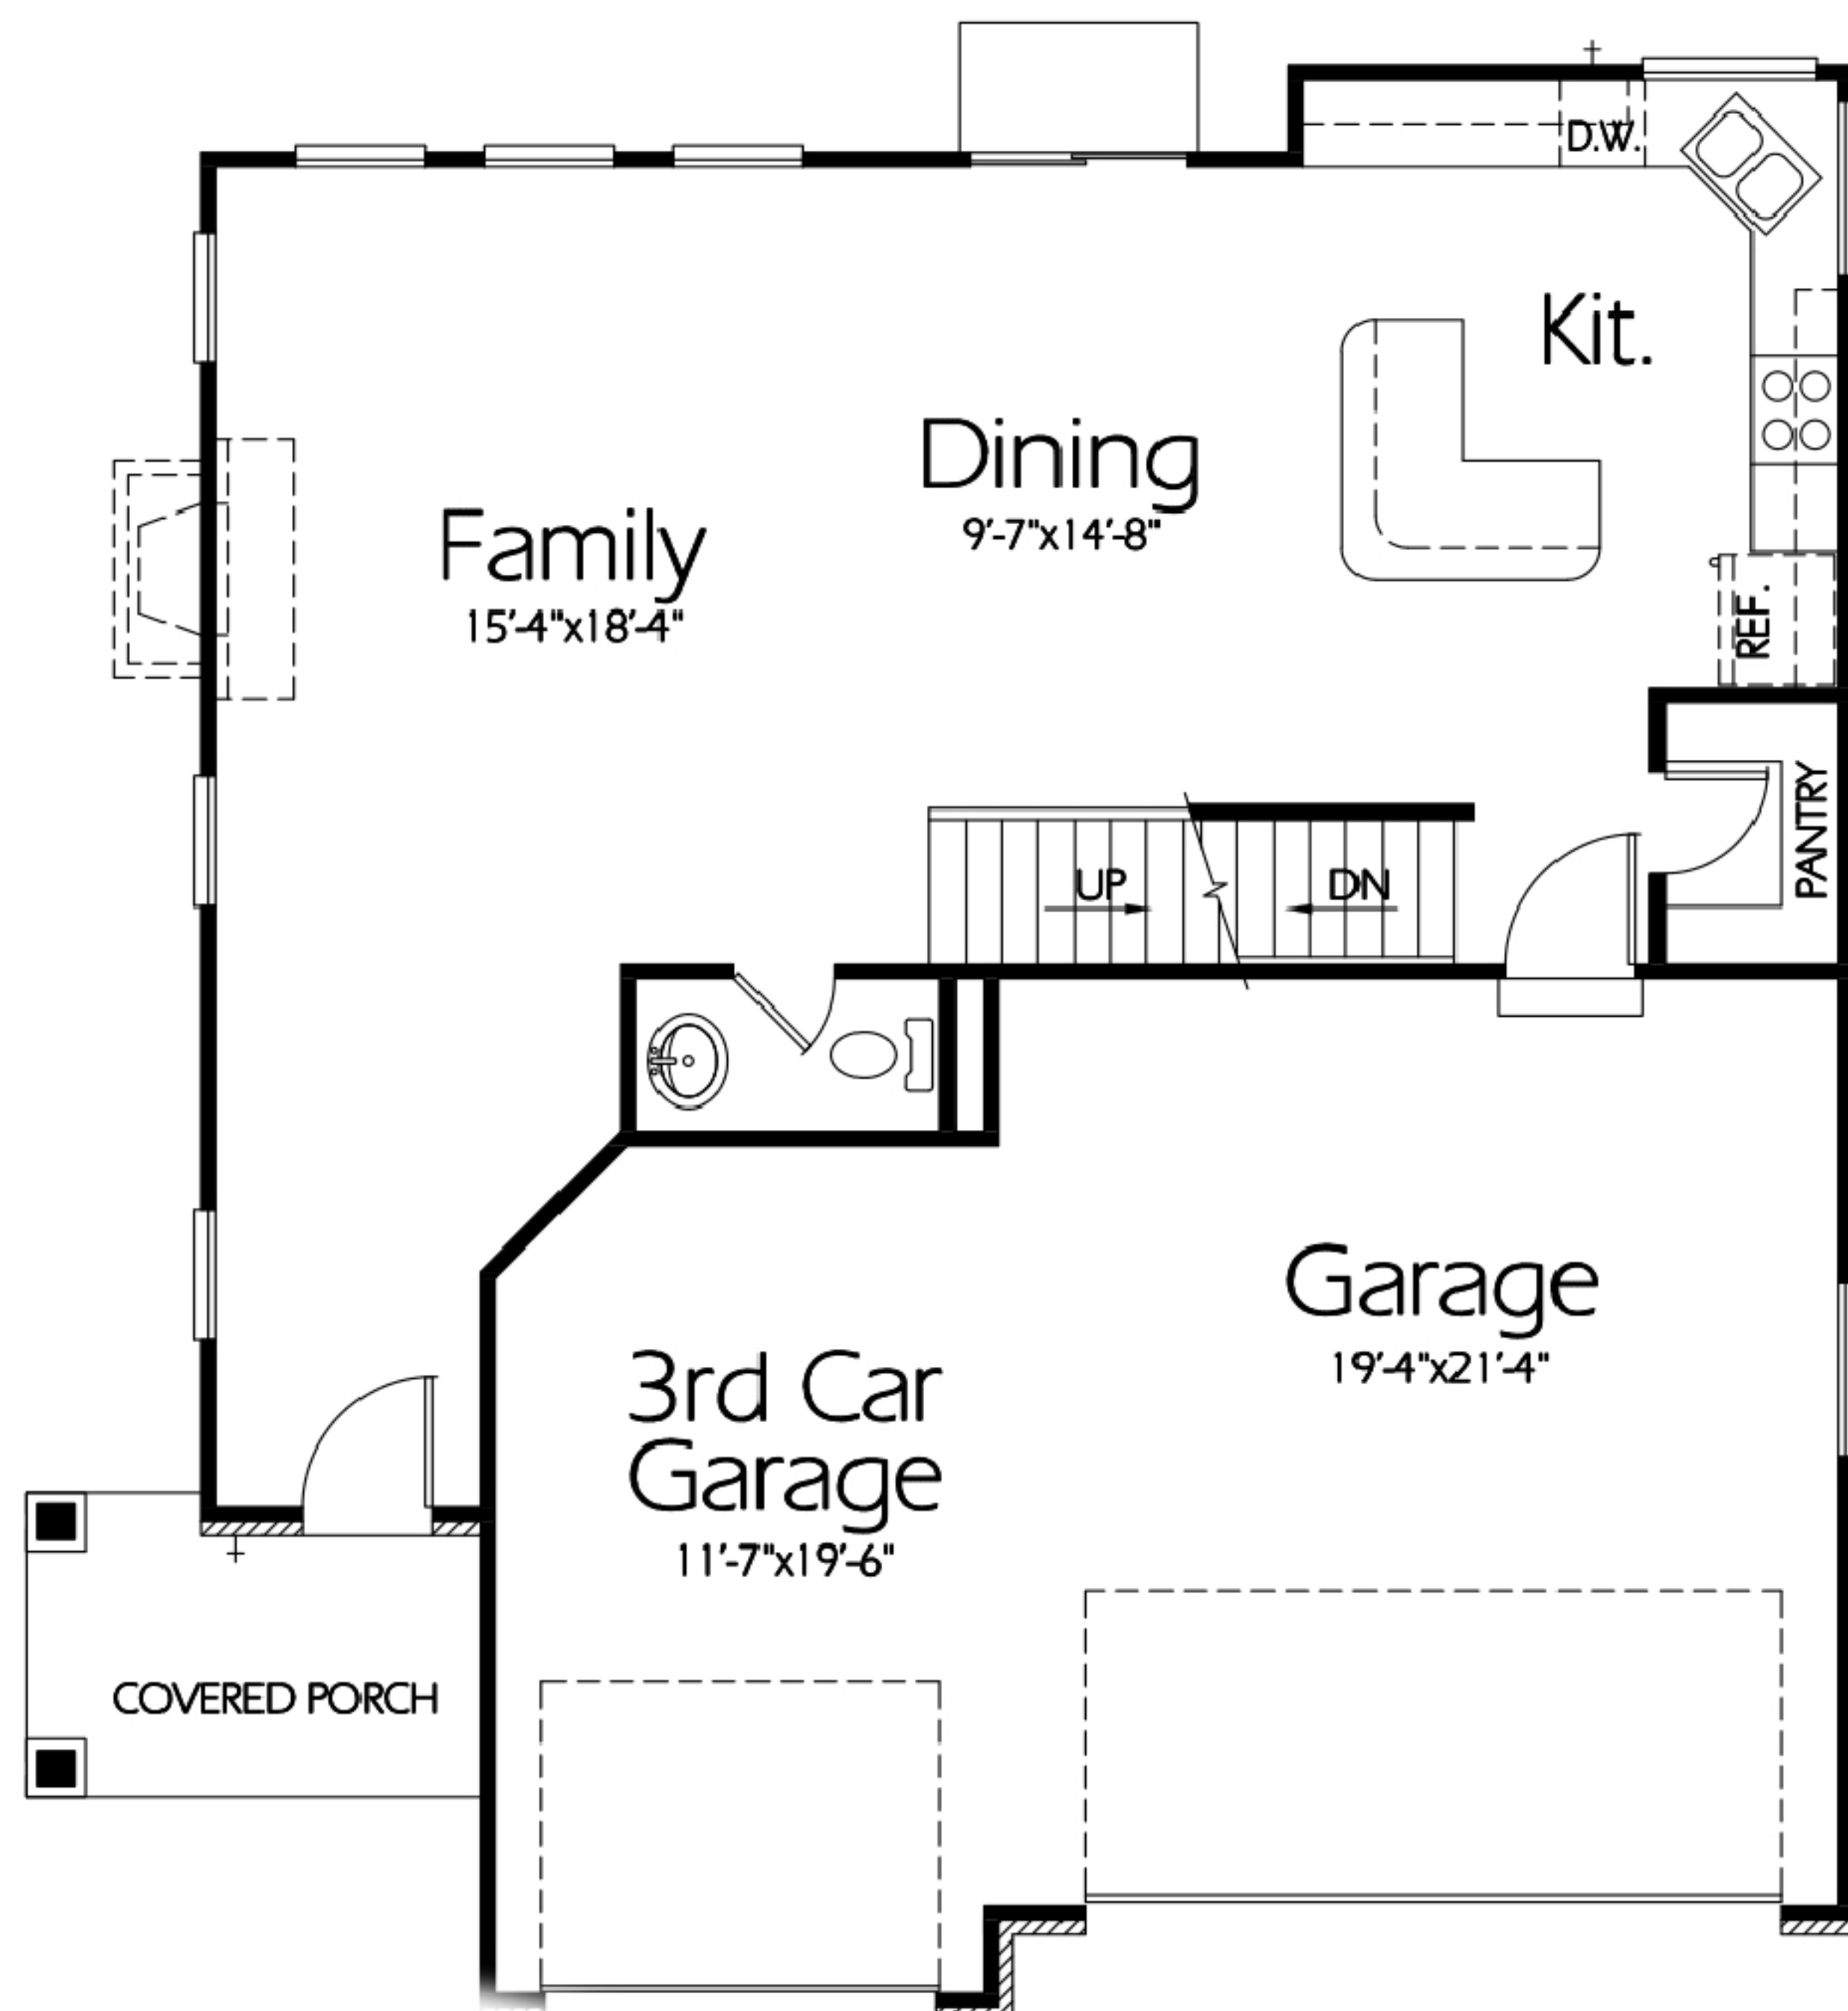

MODERN *The McCade Plan*

TWO-STORY - 2062 SQ FT - 3030 TOTAL SQ FT - 3 BED - 2 BATH - 3 CAR GARAGE

Exterior elevation is an artist rendering and may not represent the final exterior finishes. SEE STANDARD FEATURES LIST